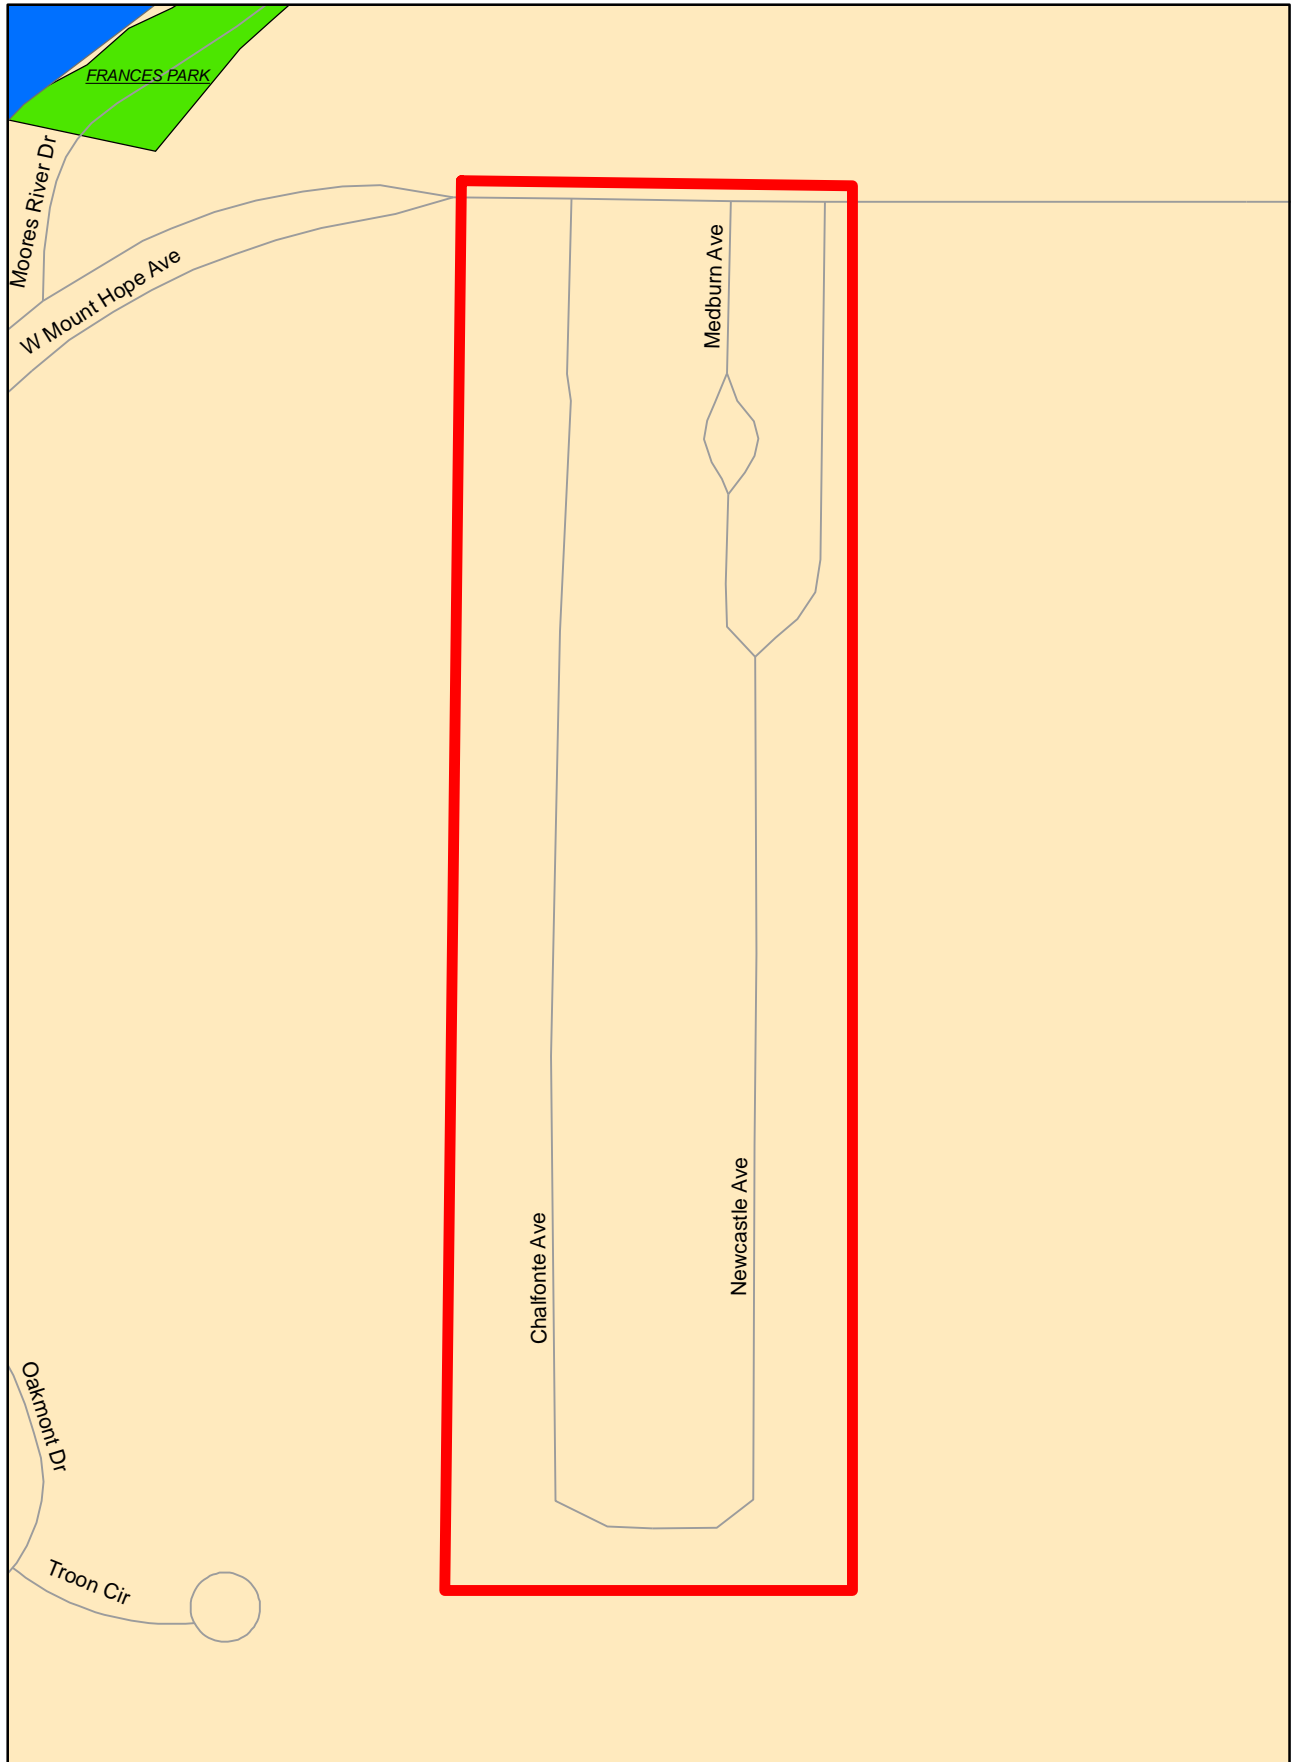

Riverview Estates Neighbors United

[Back to Main Map](#)