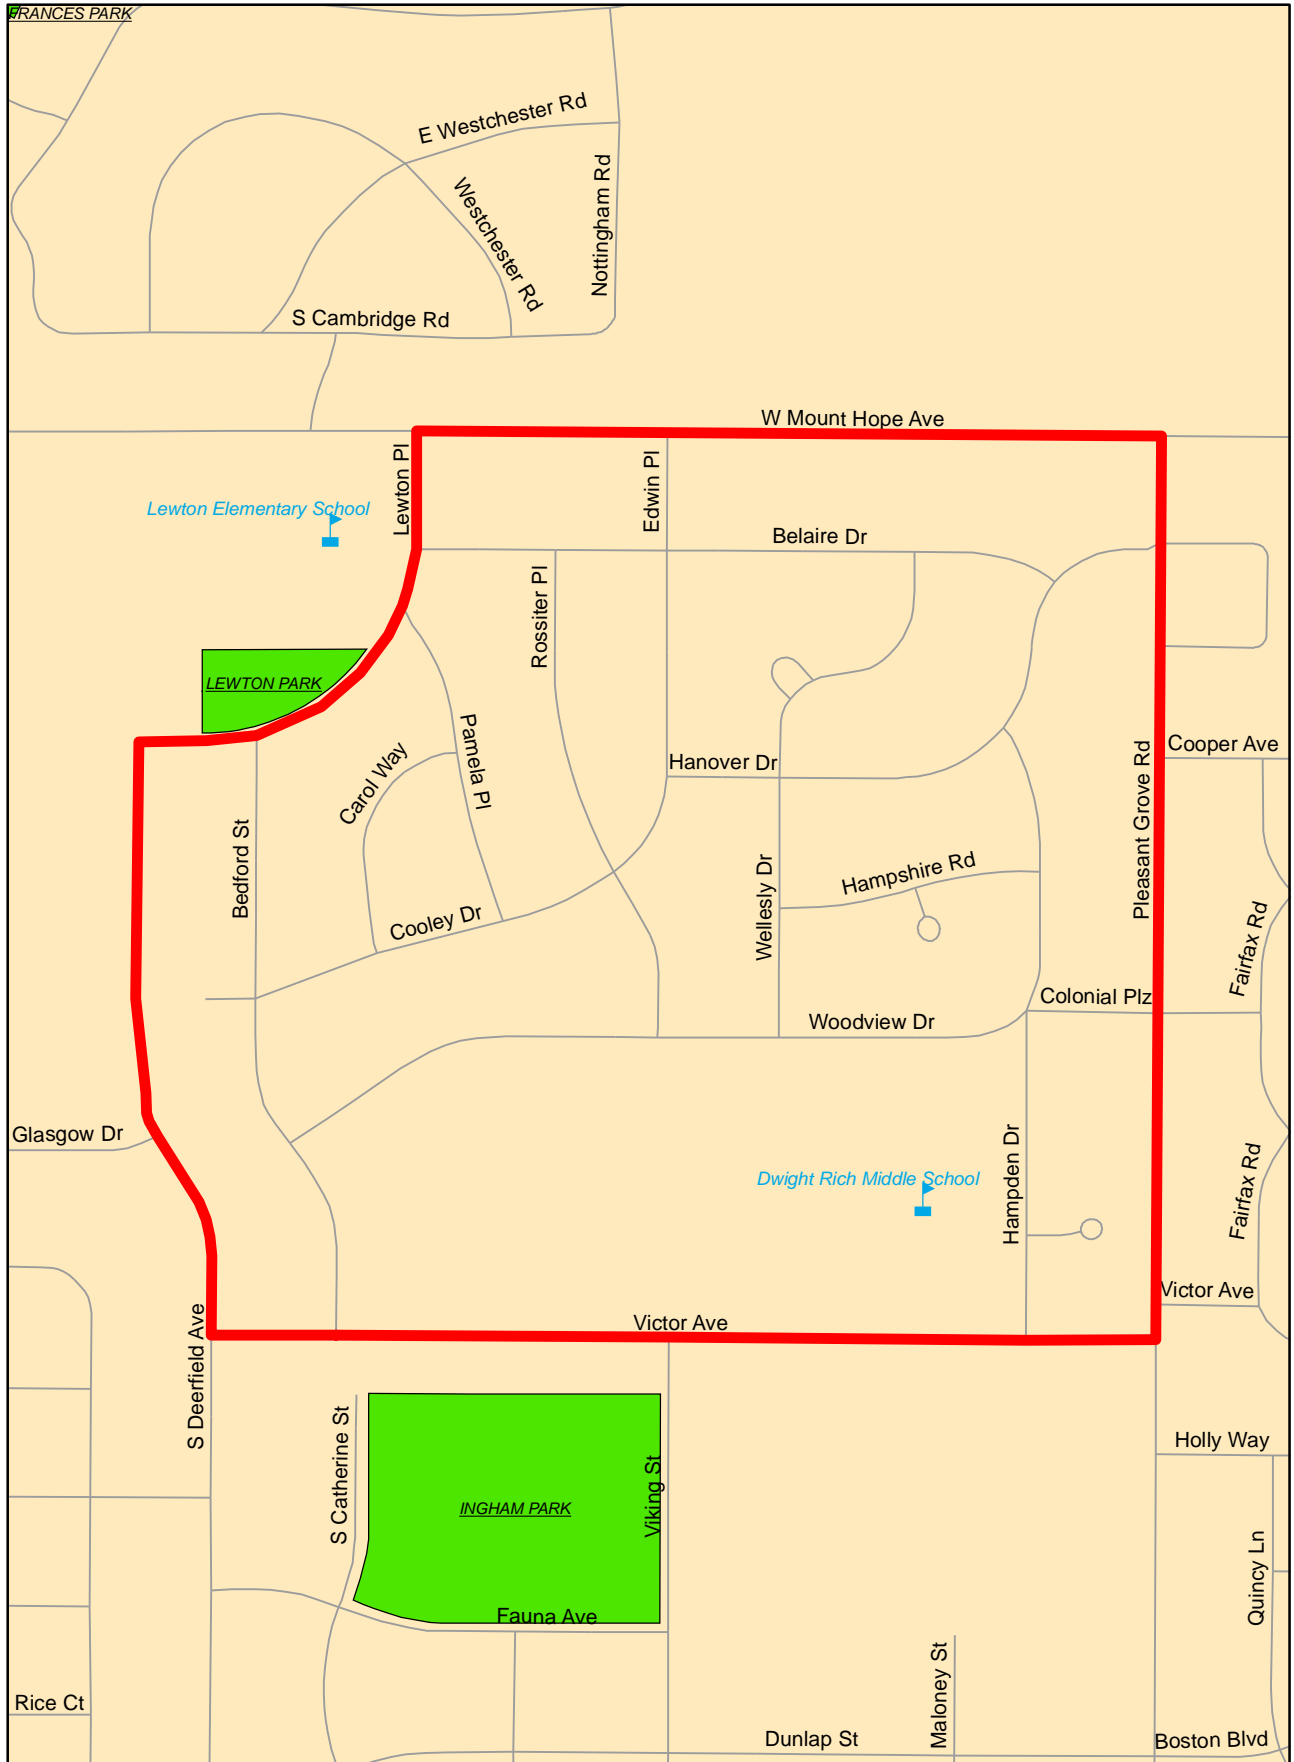

N
NOT TO SCALE

Hunter Park West

Created by City of Lansing GIS-IT 1/04/08

[Back to Main Map](#)

Lansing-Eaton Neighborhood Organization

Created by City of Lansing GIS-IT 1/04/08

[Back to Main Map](#)

Lewton Rich Neighborhood Association