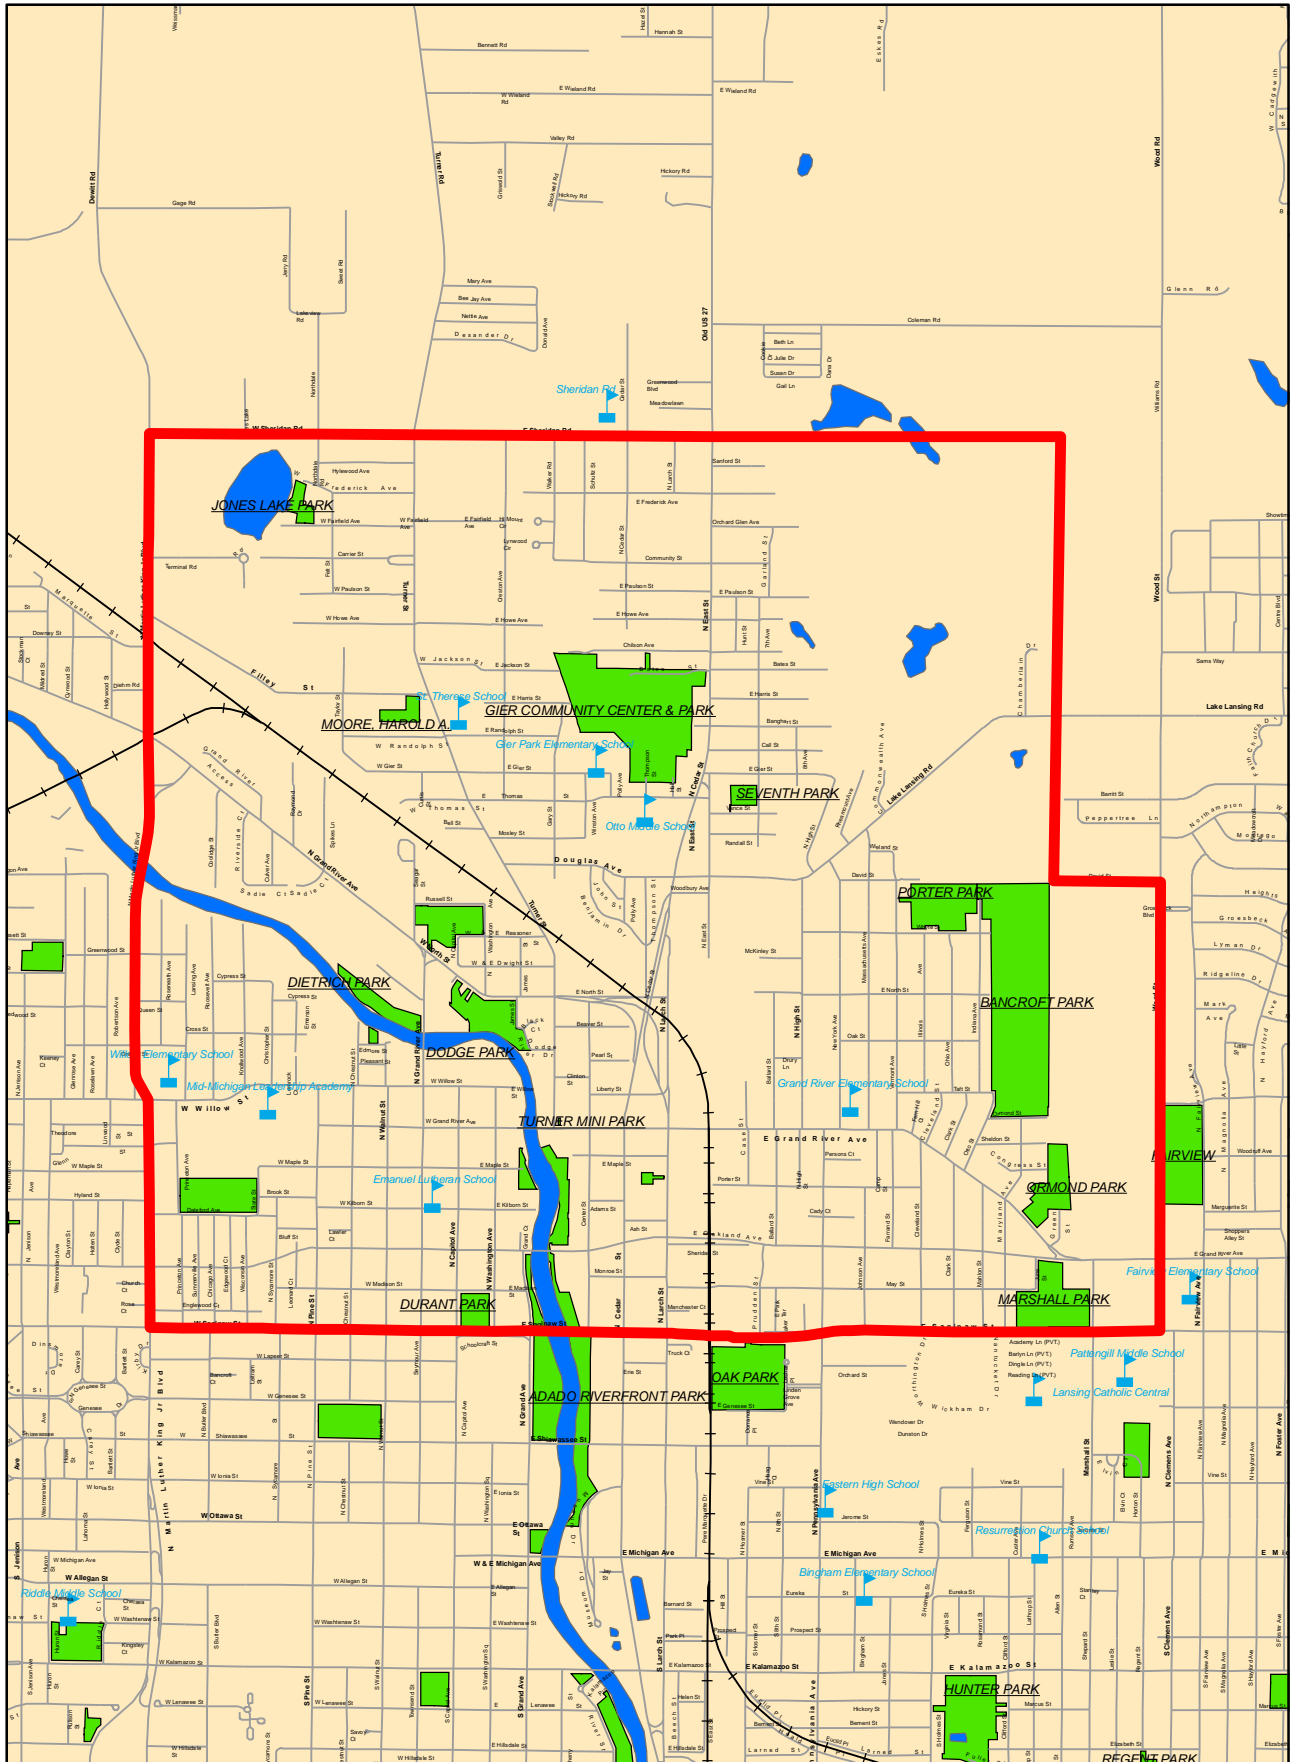

North Lansing Community Association

Created by City of Lansing GIS-IT 1/04/08

[Back to Main Map](#)