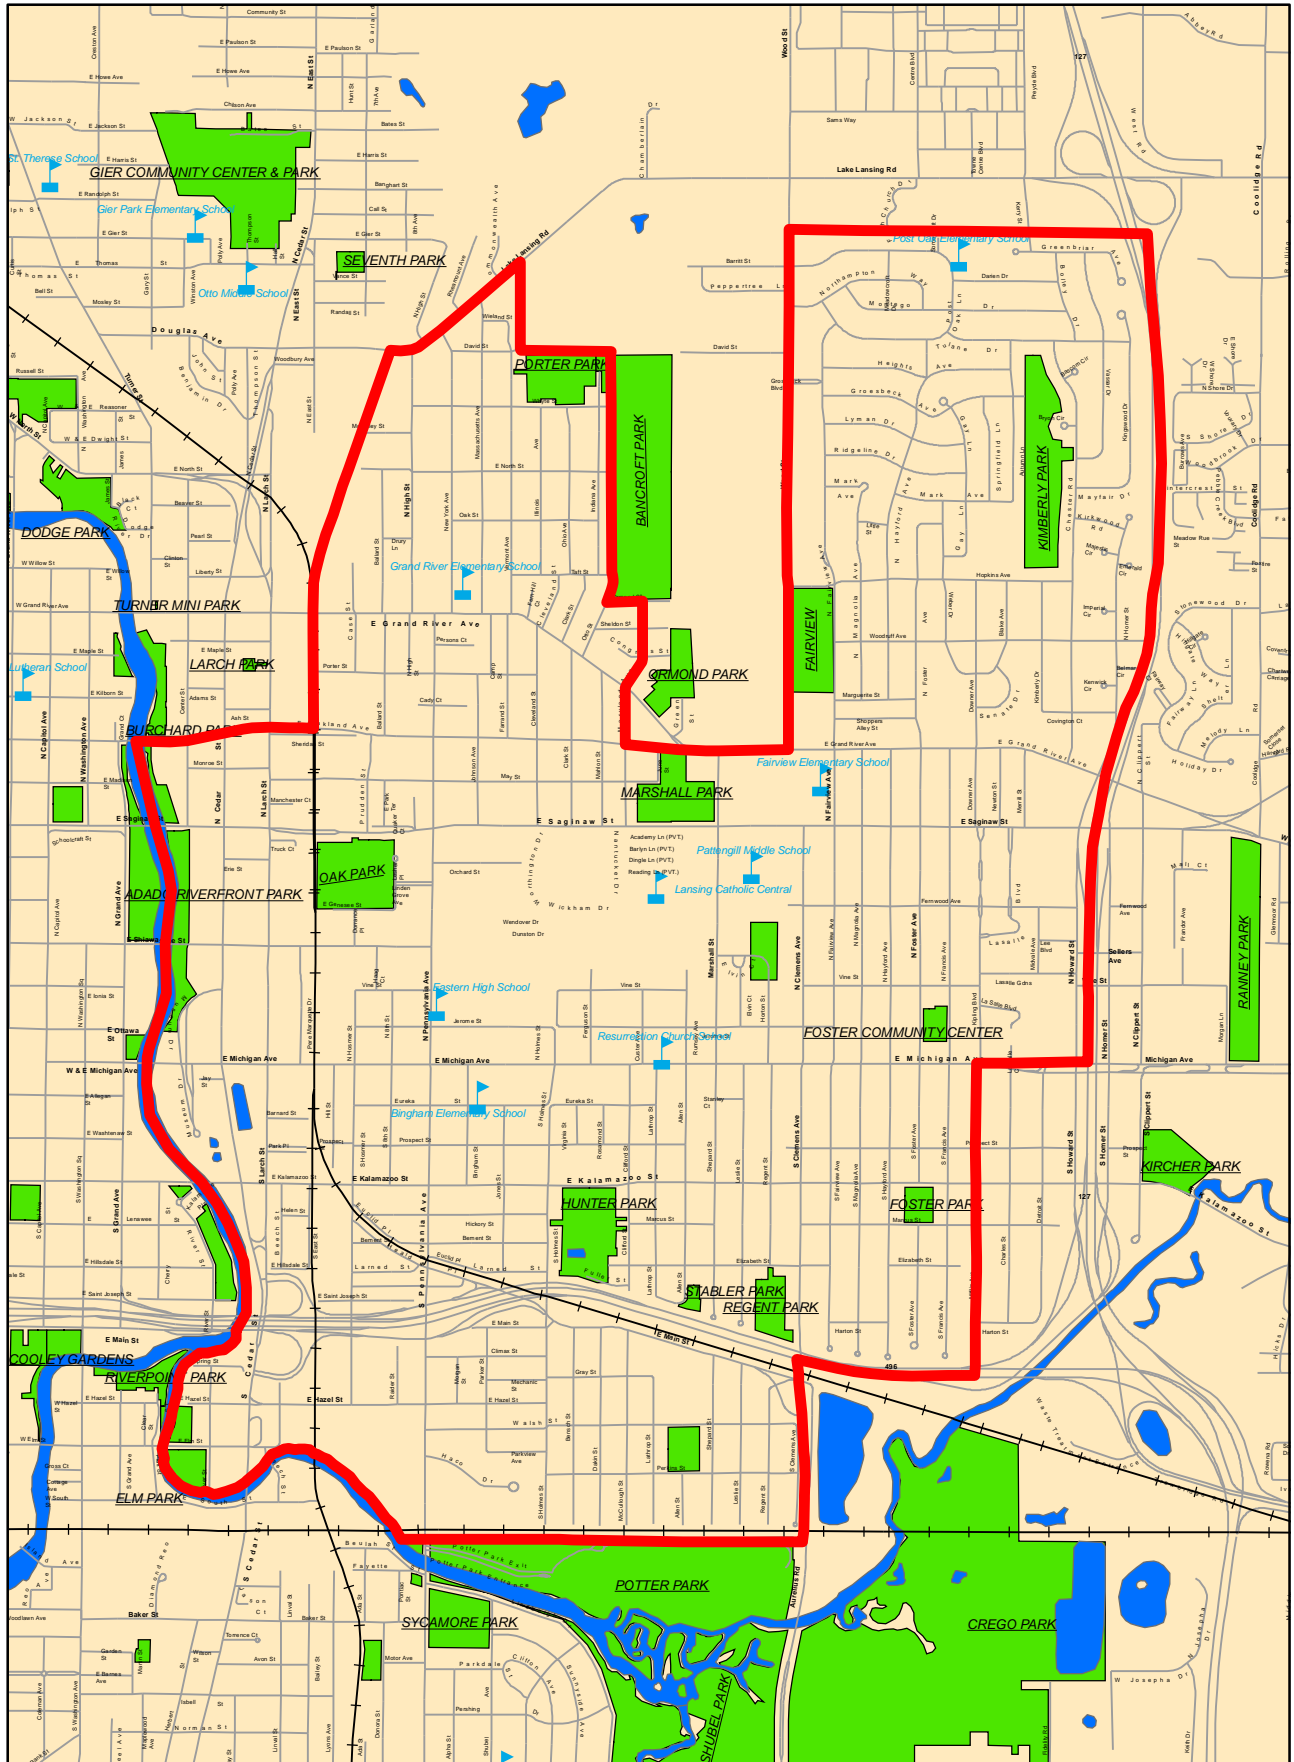

[Back to Main Map](#)

Colonial Village Neighborhood

[Back to Main Map](#)

Creston Area Neighborhood

[Back to Main Map](#)

Downtown Neighborhood Association

Created by City of Lansing GIS-IT 1/04/08

[Back to Main Map](#)

East Battenfield Neighborhood Association & Watch

[Back to Main Map](#)

Eastern Neighbors

Created by City of Lansing GIS-IT 1/04/08

[Back to Main Map](#)

Eastfield Neighborhood Association

Created by City of Lansing GIS-IT 1/04/08

[Back to Main Map](#)

N
NOT TO SCALE

Eastside Neighborhood Organization

Created by City of Lansing GIS-IT 1/04/08

[Back to Main Map](#)

NOT TO SCALE

Edmore Park Neighborhood Association

Created by City of Lansing GIS-IT 1/04/08

[Back to Main Map](#)

Fabulous Acres

Created by City of Lansing GIS-IT 1/04/08

[Back to Main Map](#)

Fairview Area Interested Residents

[Back to Main Map](#)

Forest View Neighborhood Association

N
NOT TO SCALE