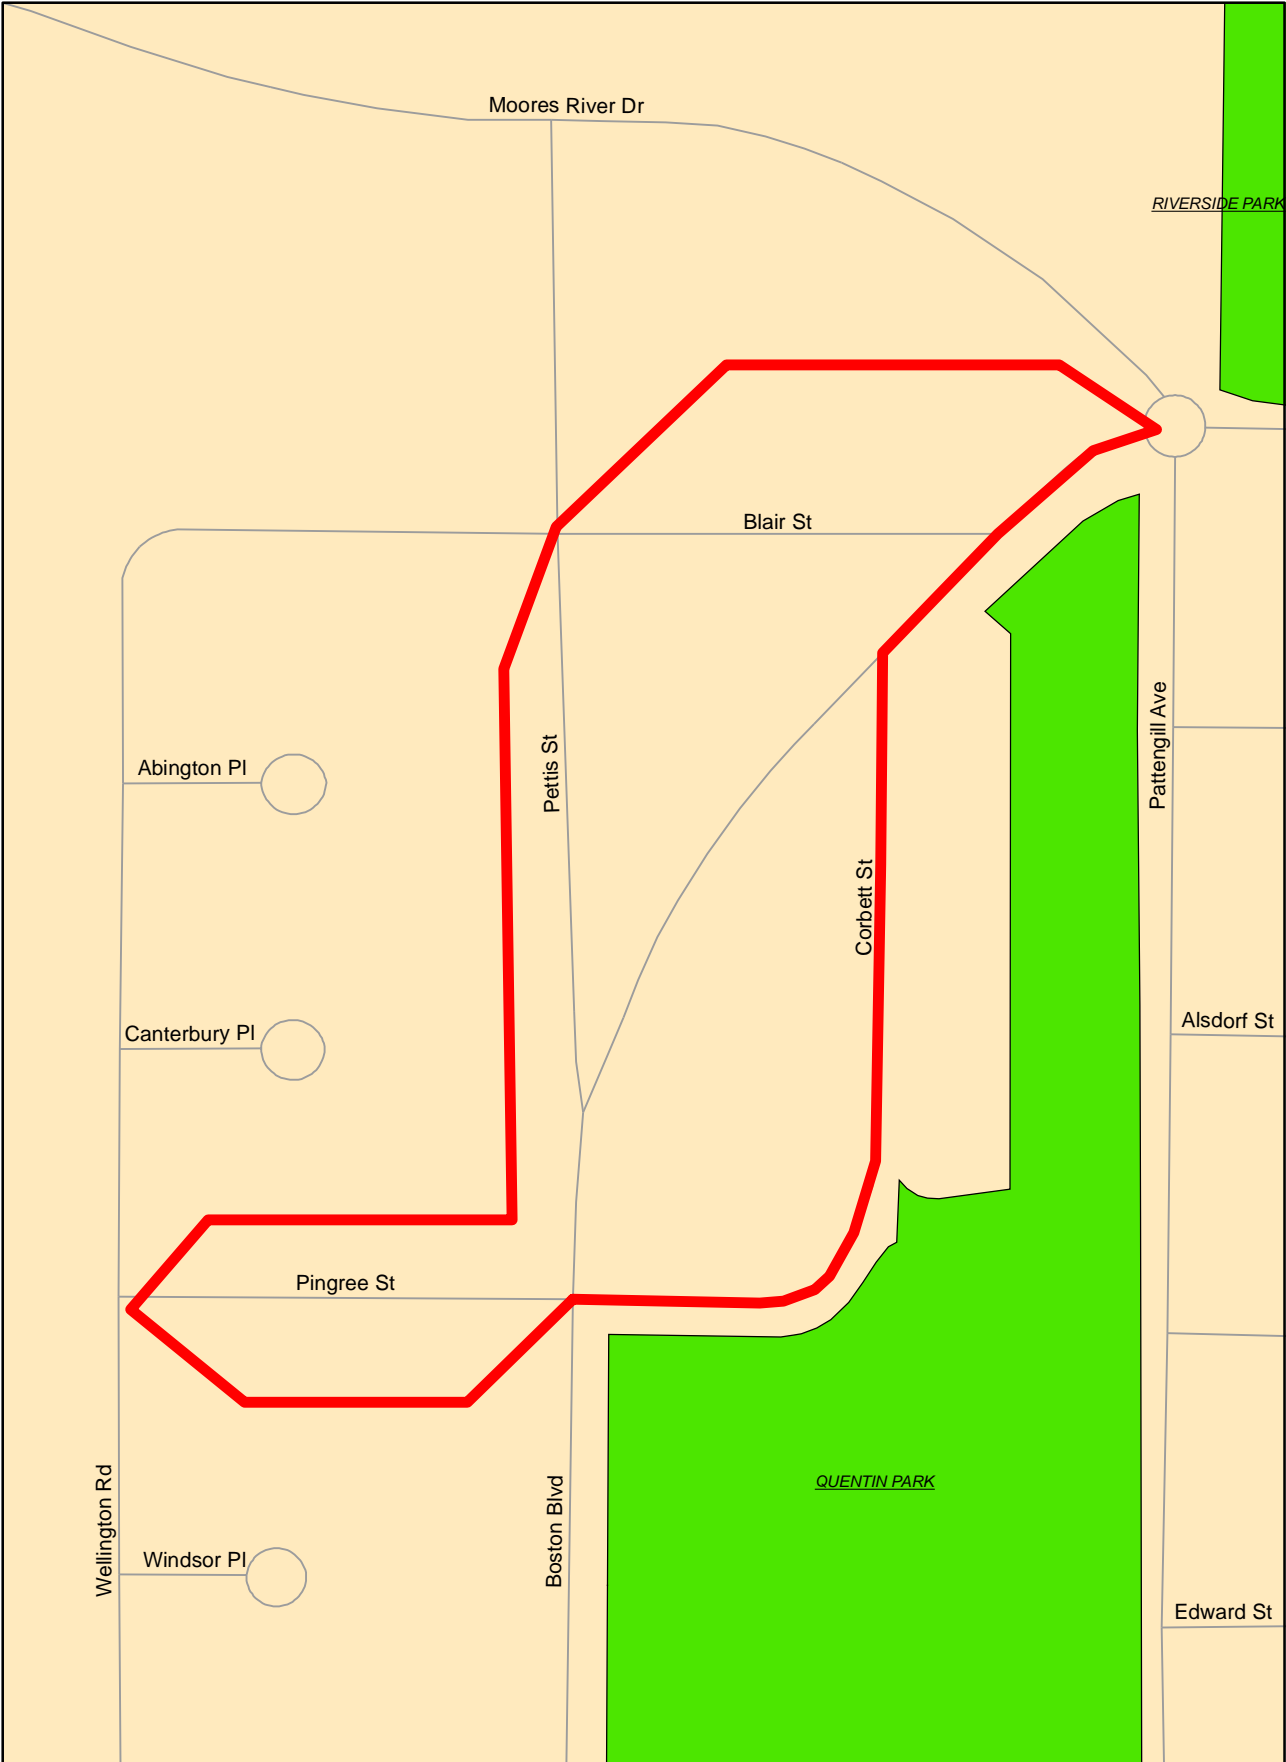

Sagamore Hills Neighborhood Association

[Back to Main Map](#)