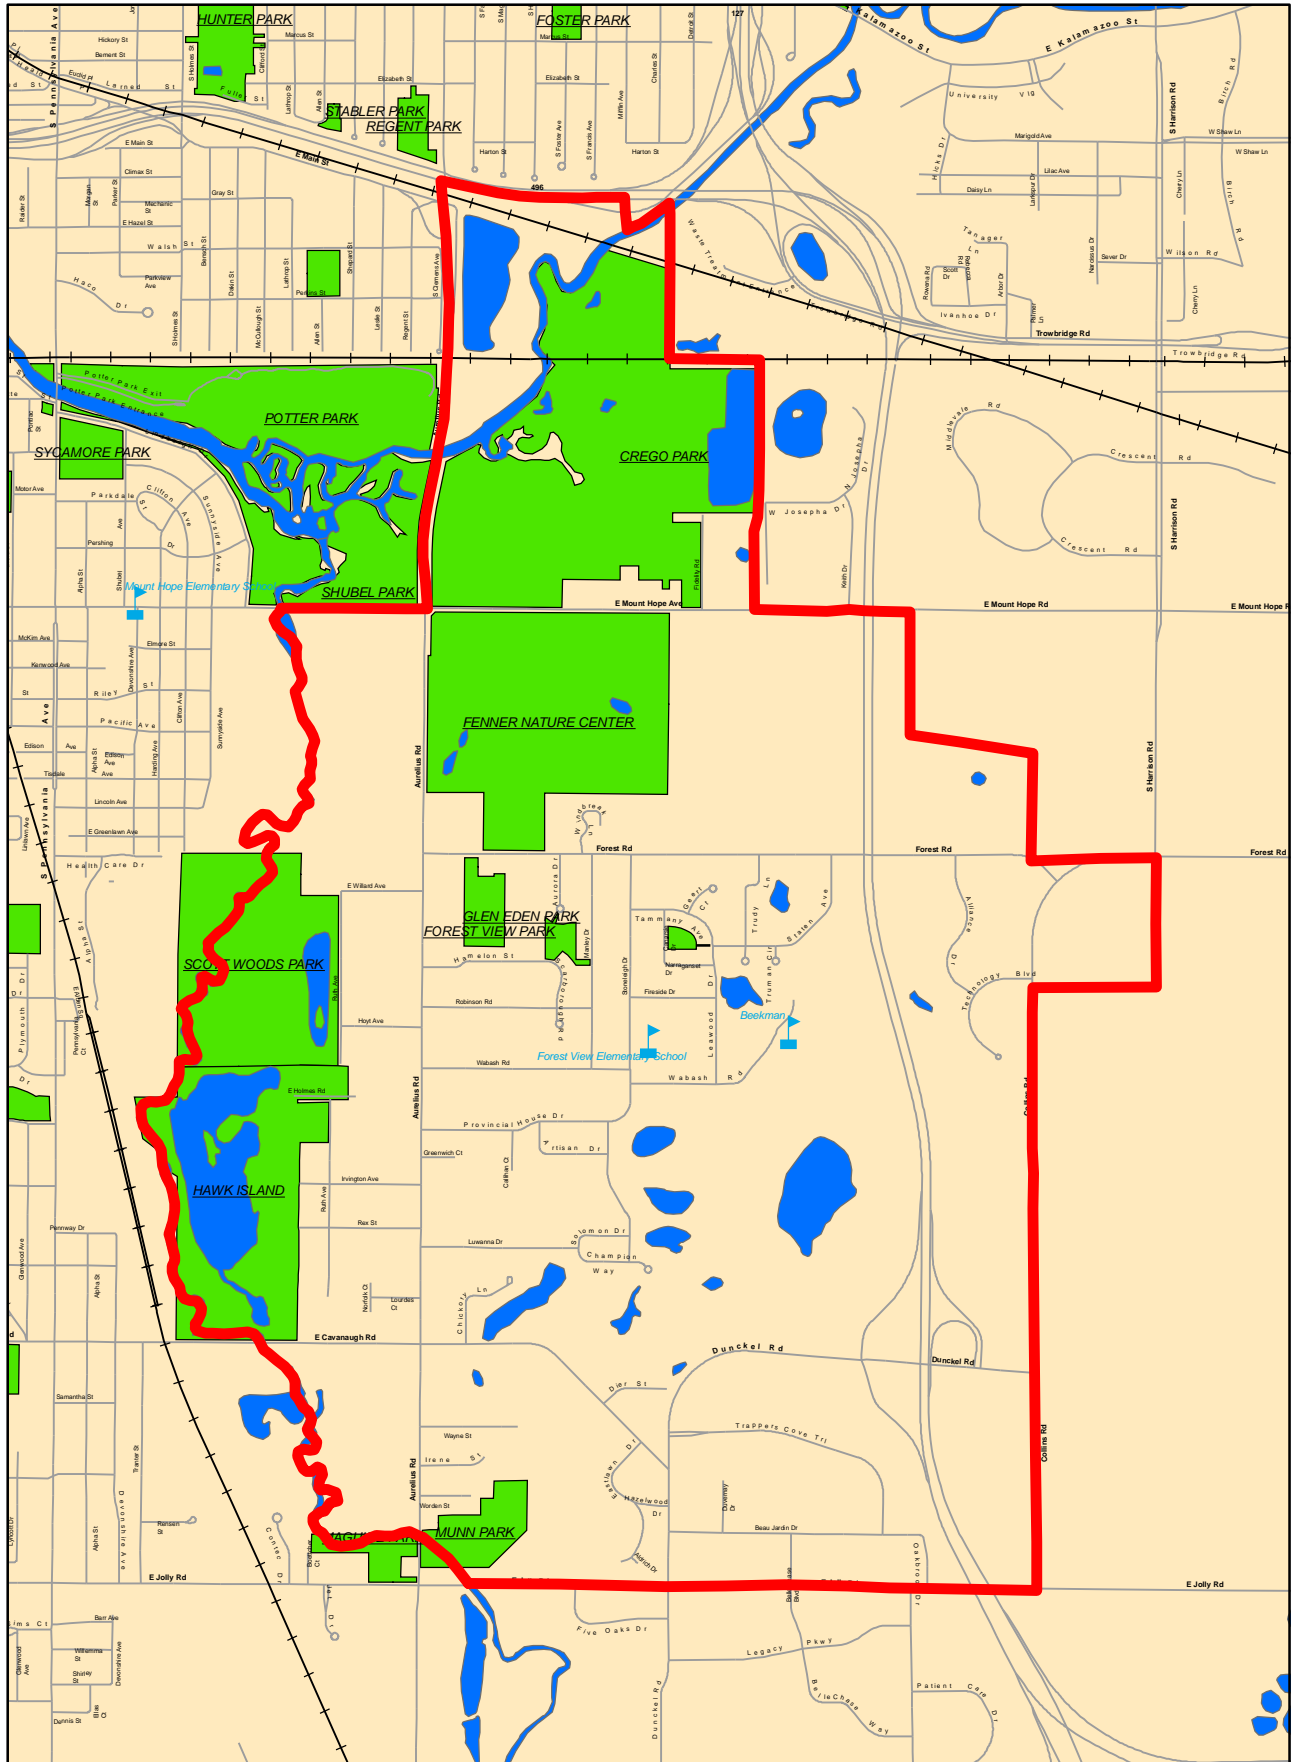

[Back to Main Map](#)

Fabulous Acres

Created by City of Lansing GIS-IT 1/04/08

[Back to Main Map](#)

Fairview Area Interested Residents

[Back to Main Map](#)

Forest View Neighborhood Association

N
NOT TO SCALE