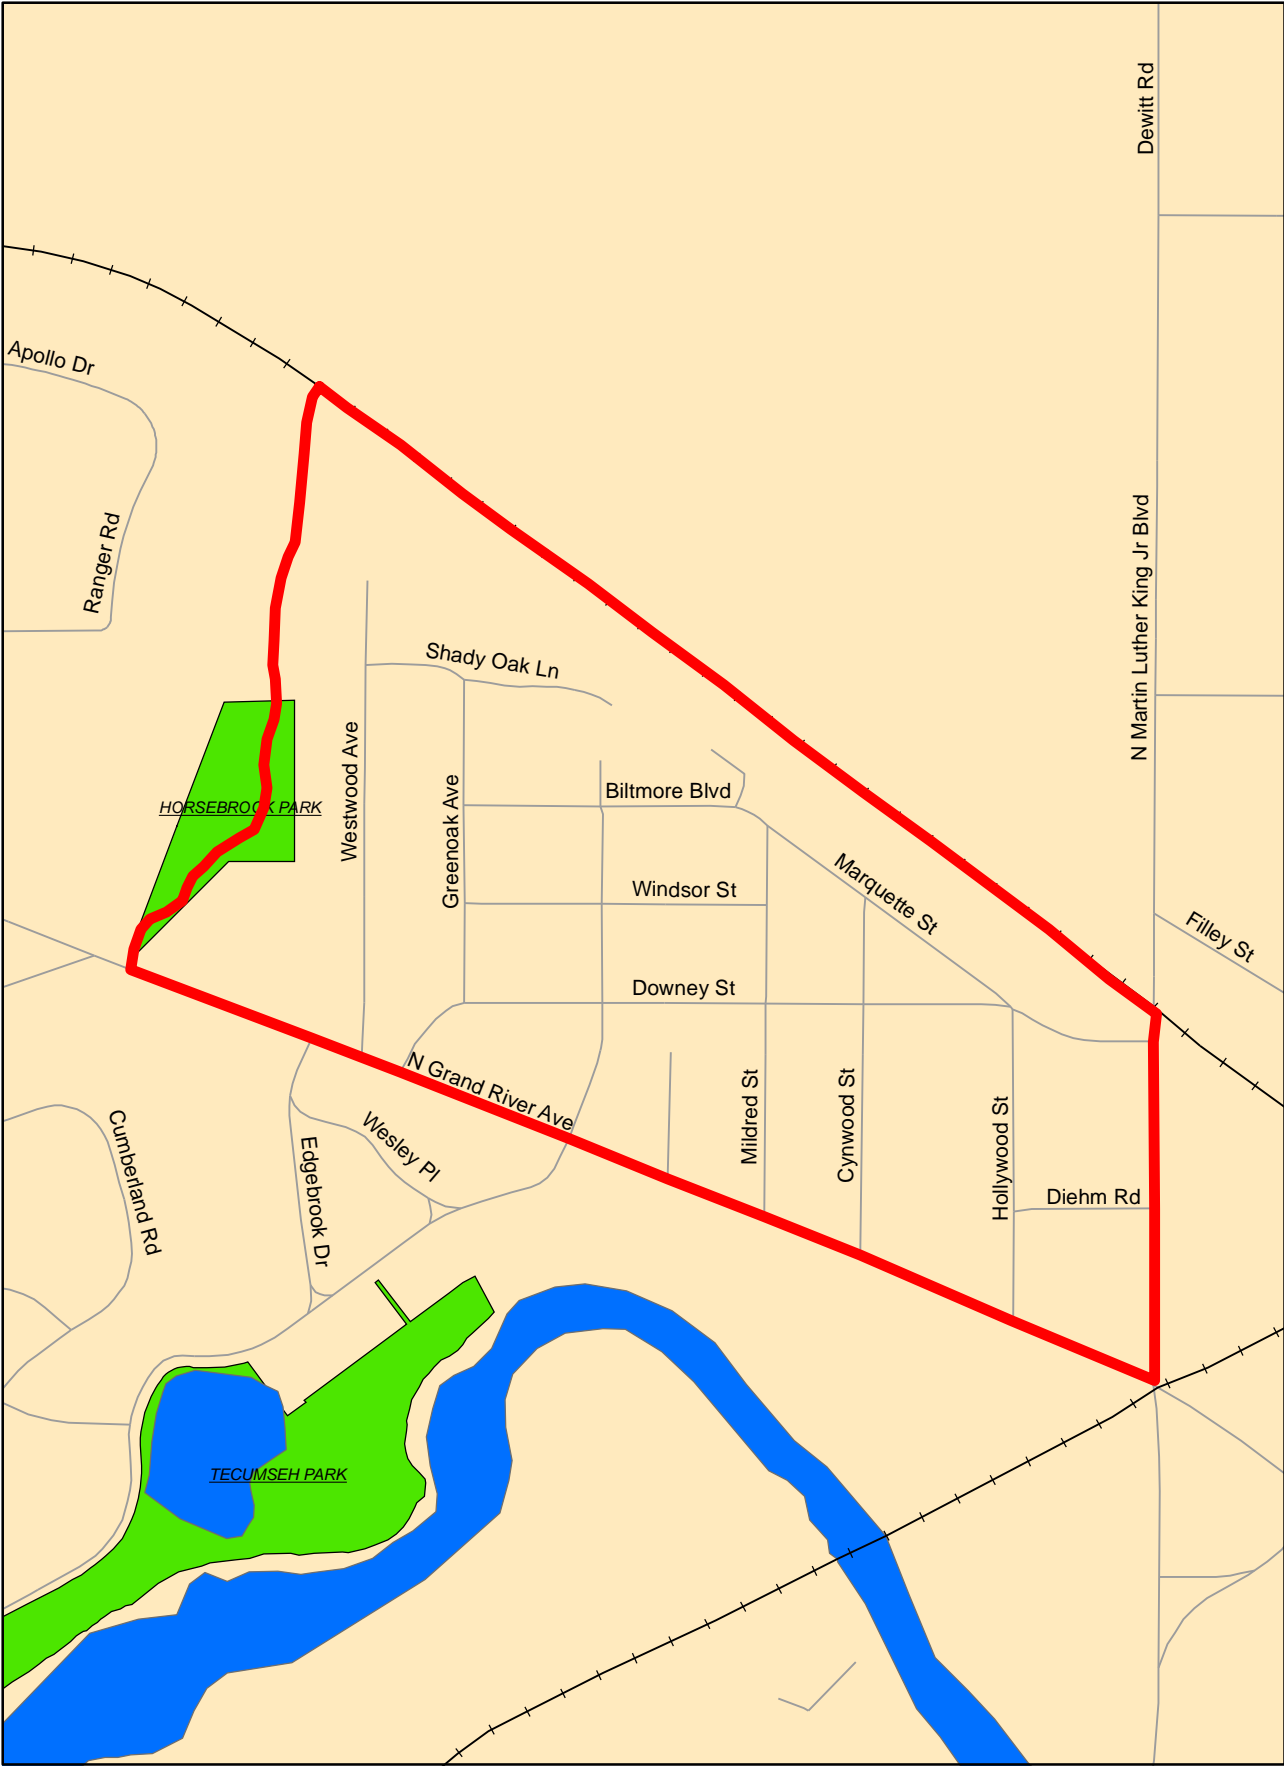

Shady Oak Neighborhood Association

Created by City of Lansing GIS-IT 1/04/08

[Back to Main Map](#)