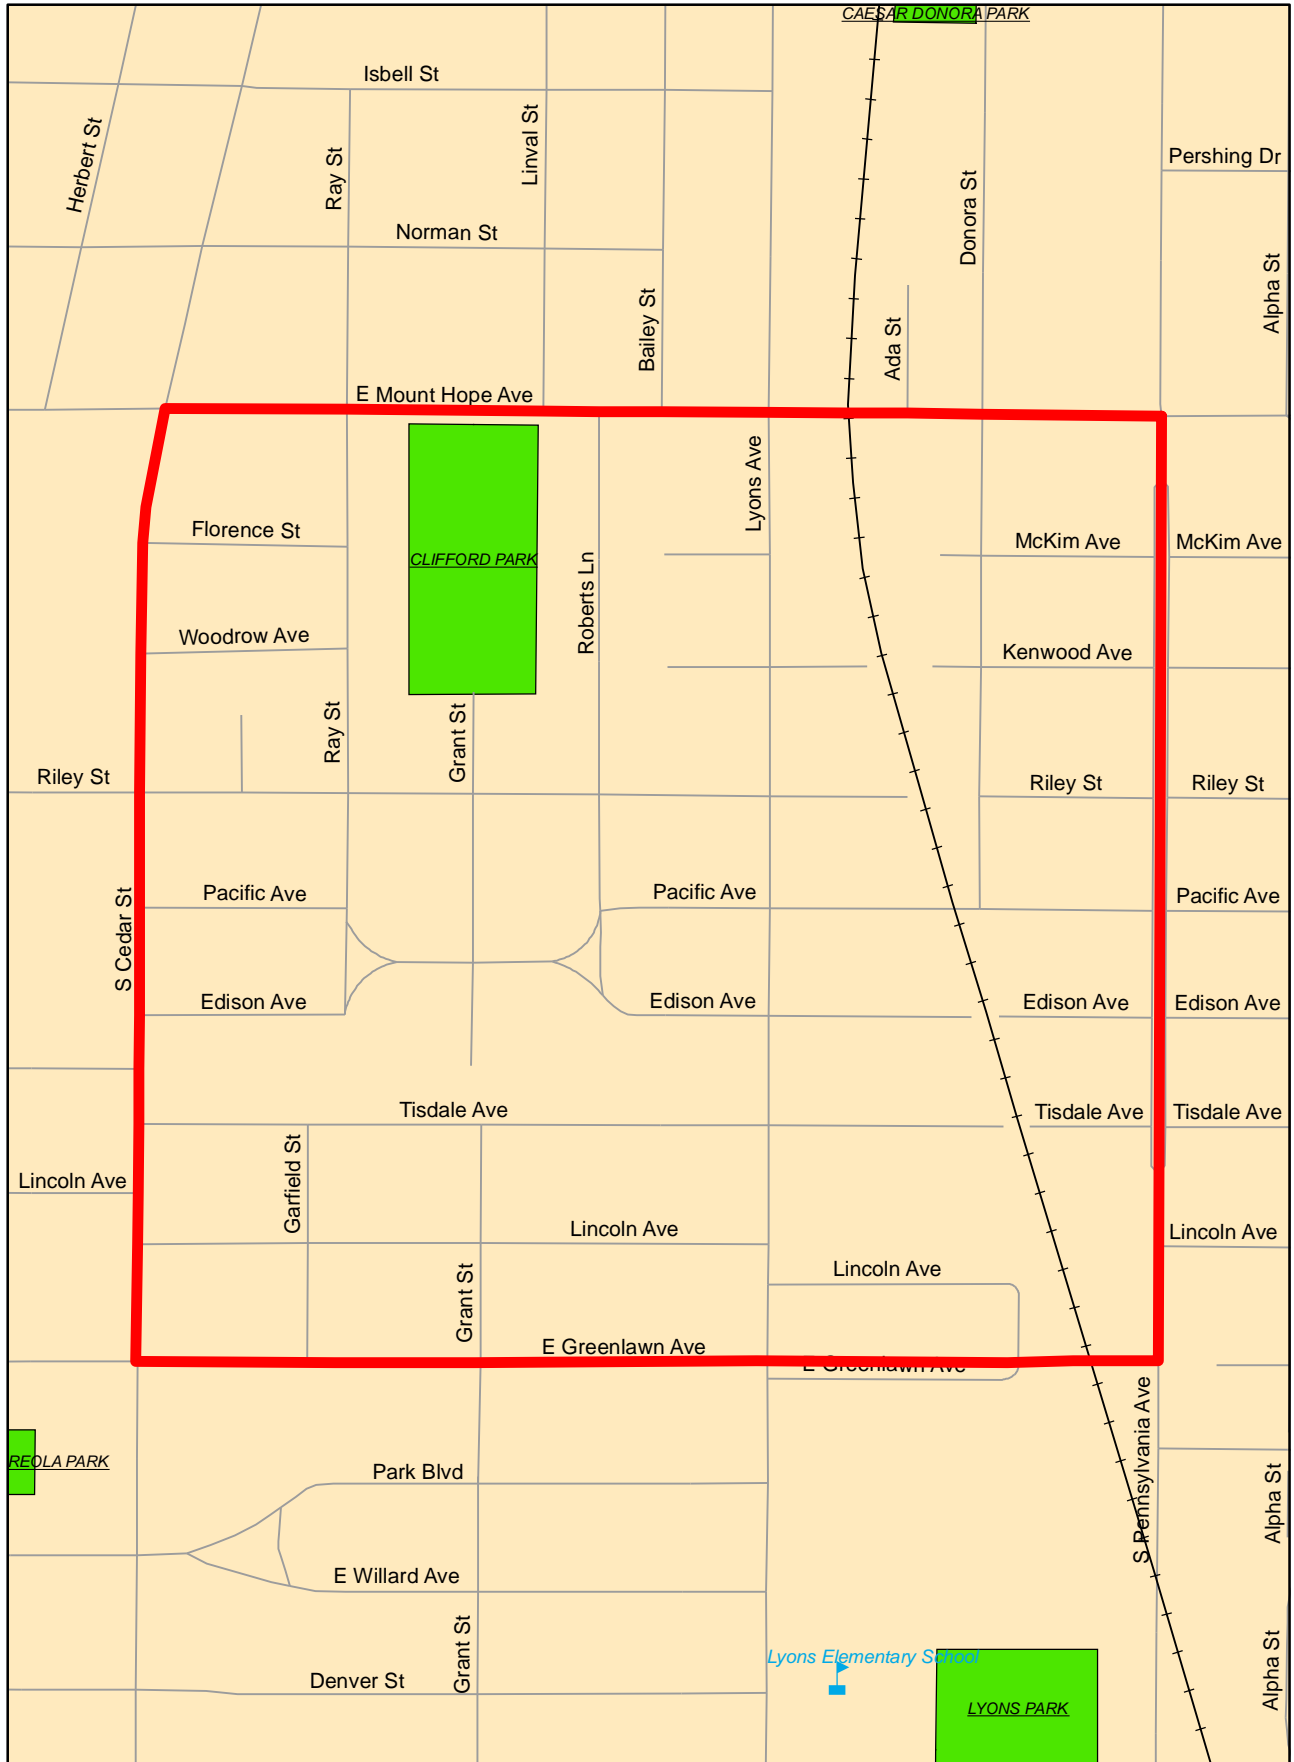

Clifford Park Neighborhood

[Back to Main Map](#)