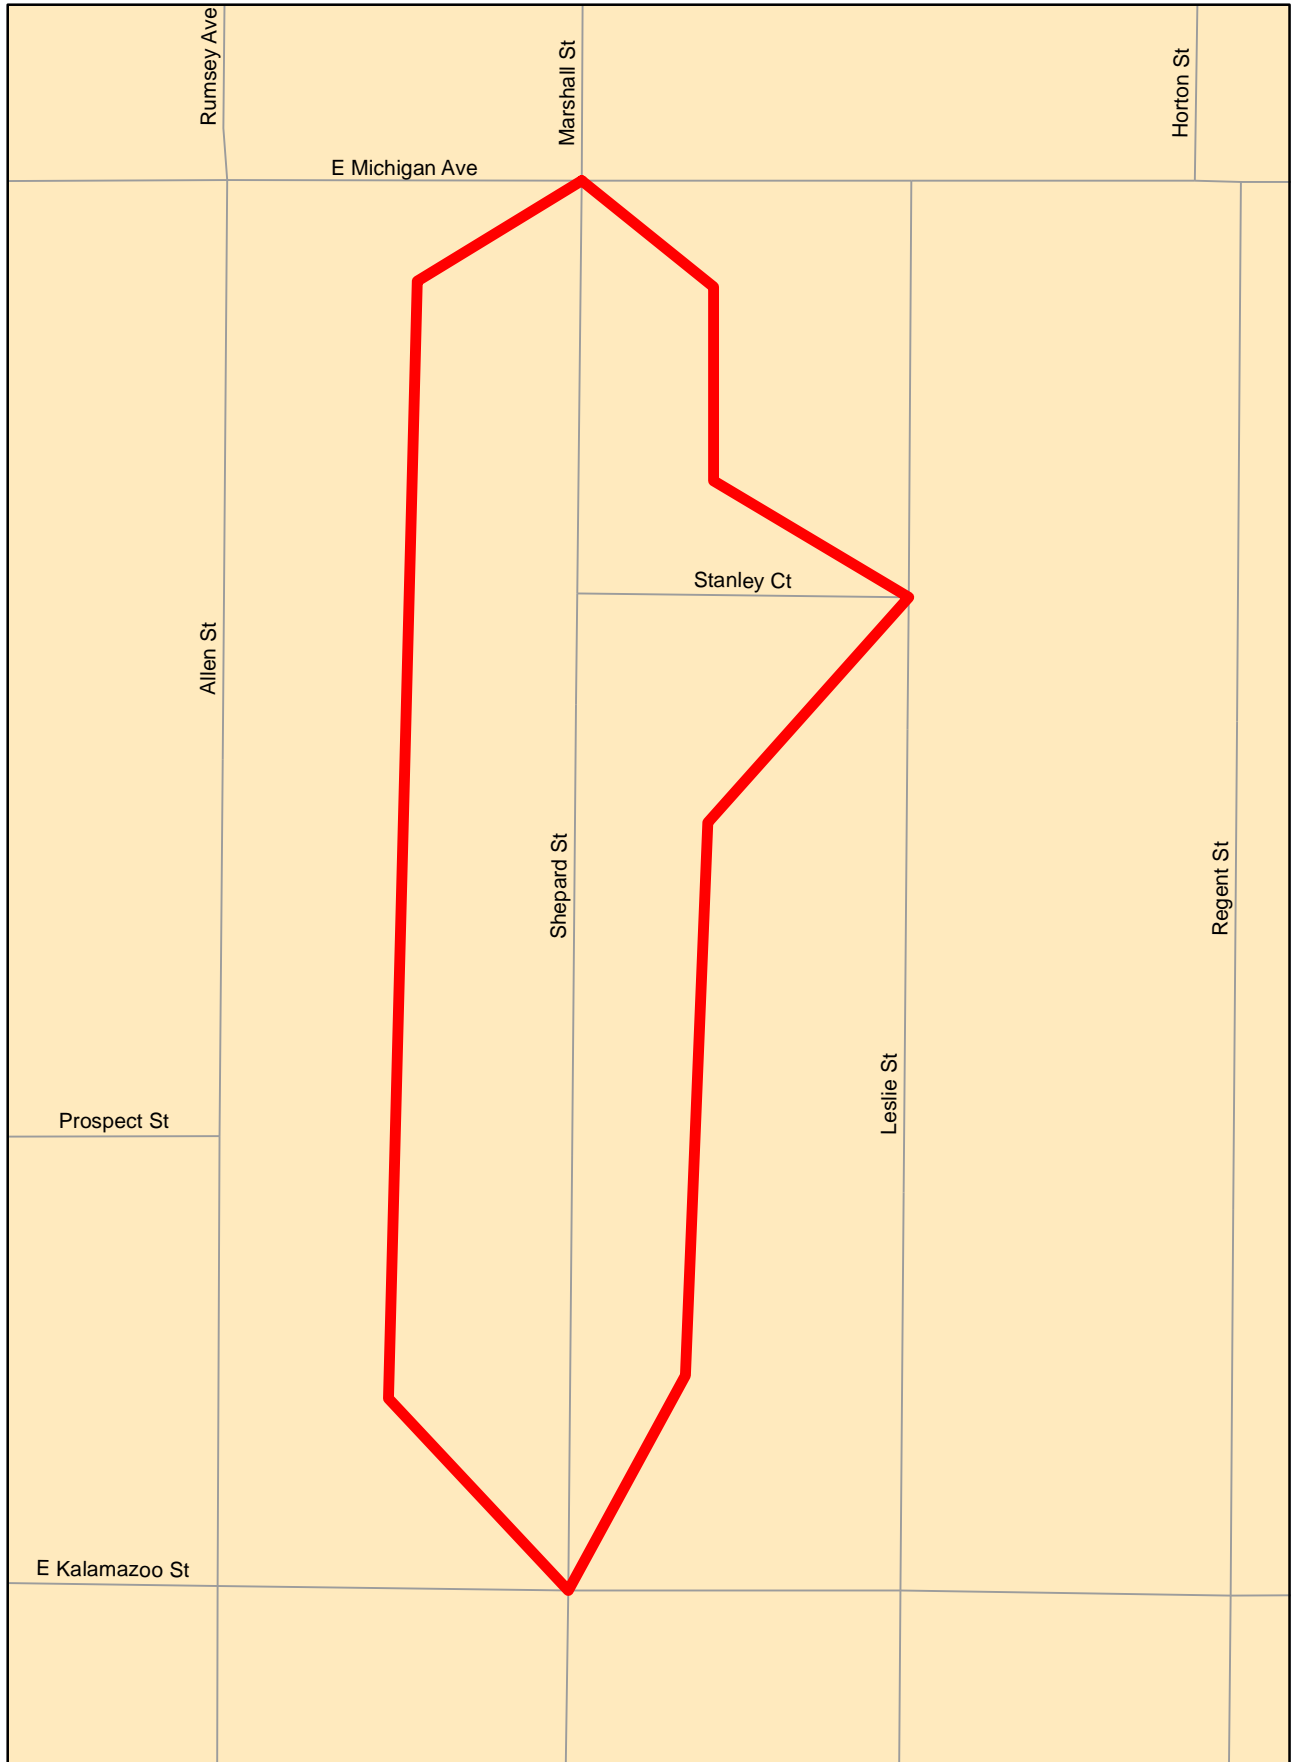

Shepard Street United Neighborhood

[Back to Main Map](#)