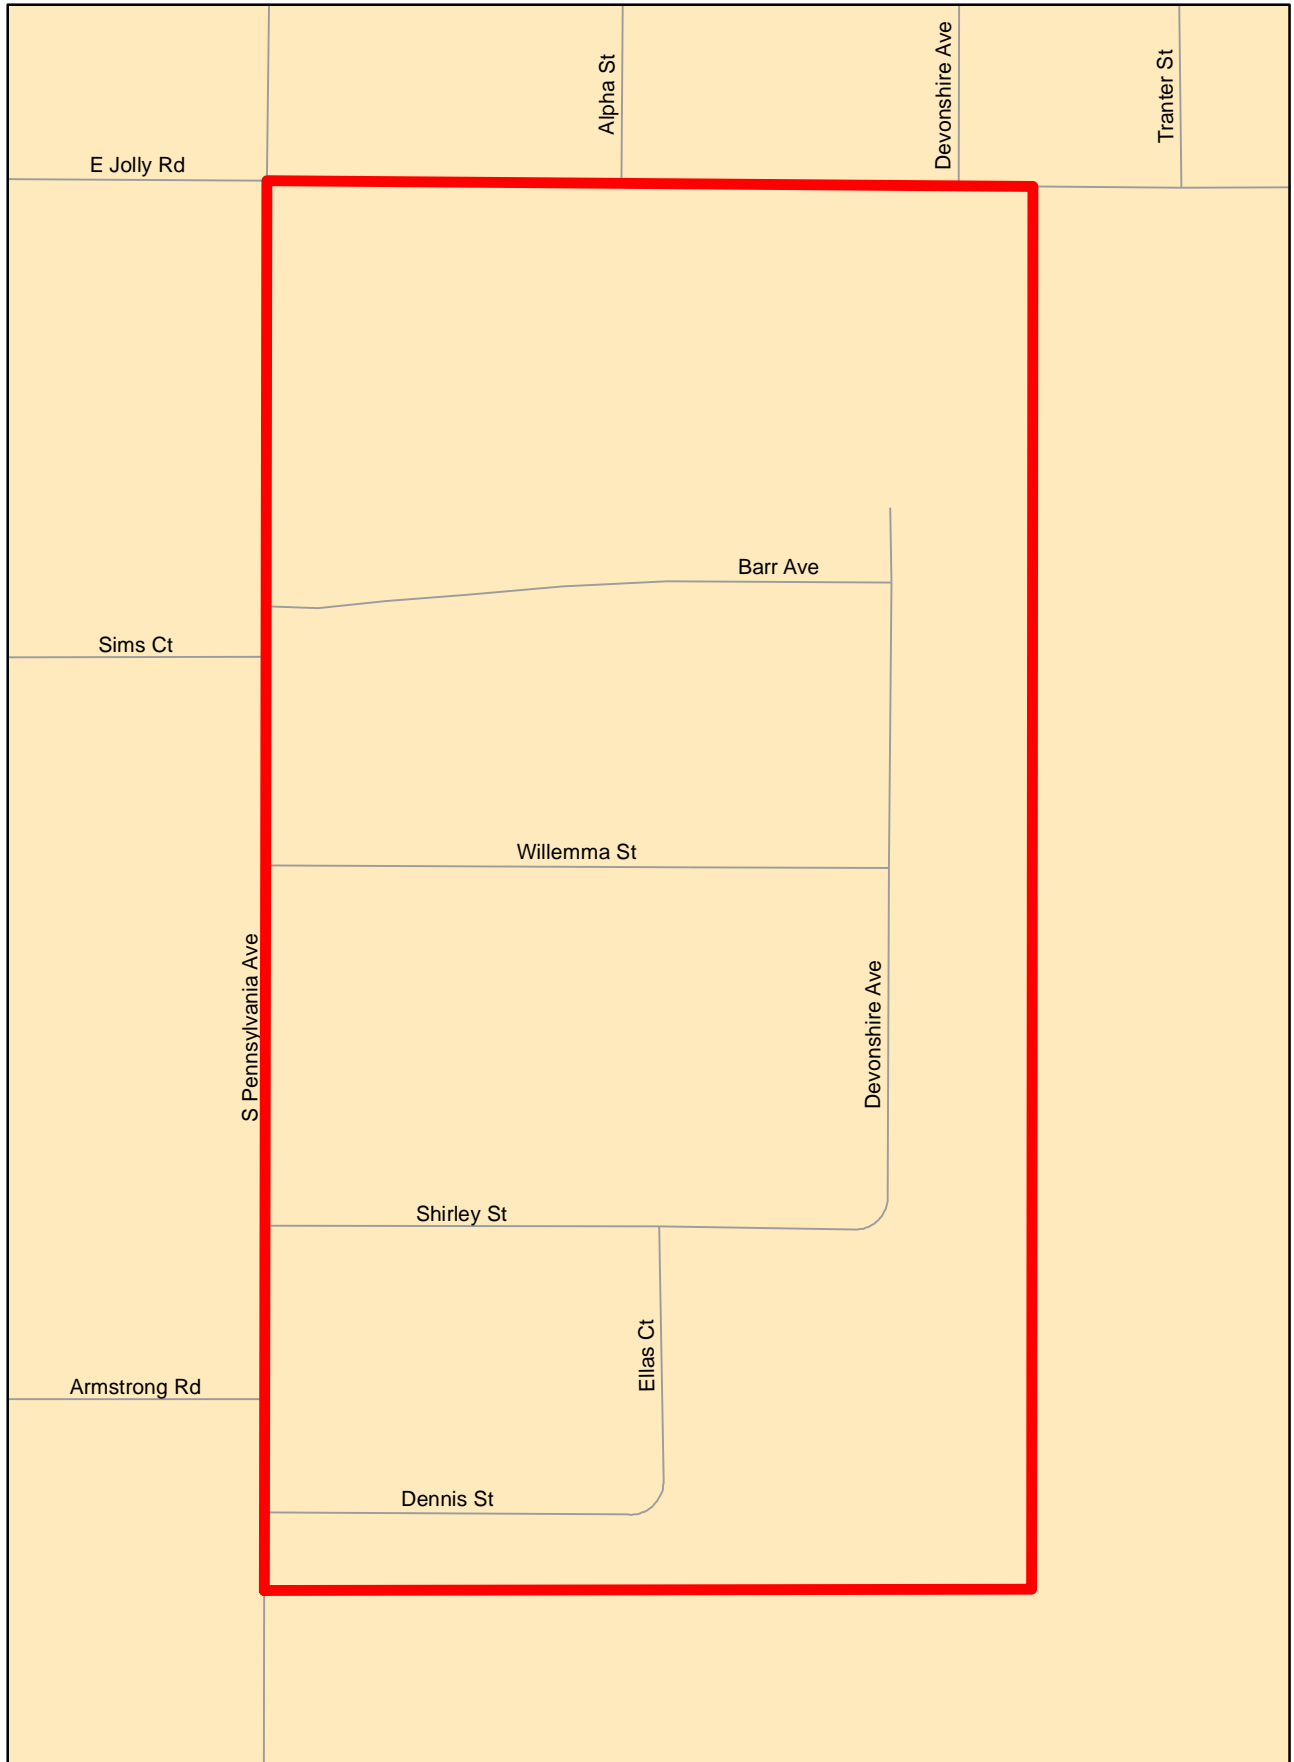

East Battenfield Neighborhood Association & Watch

[Back to Main Map](#)