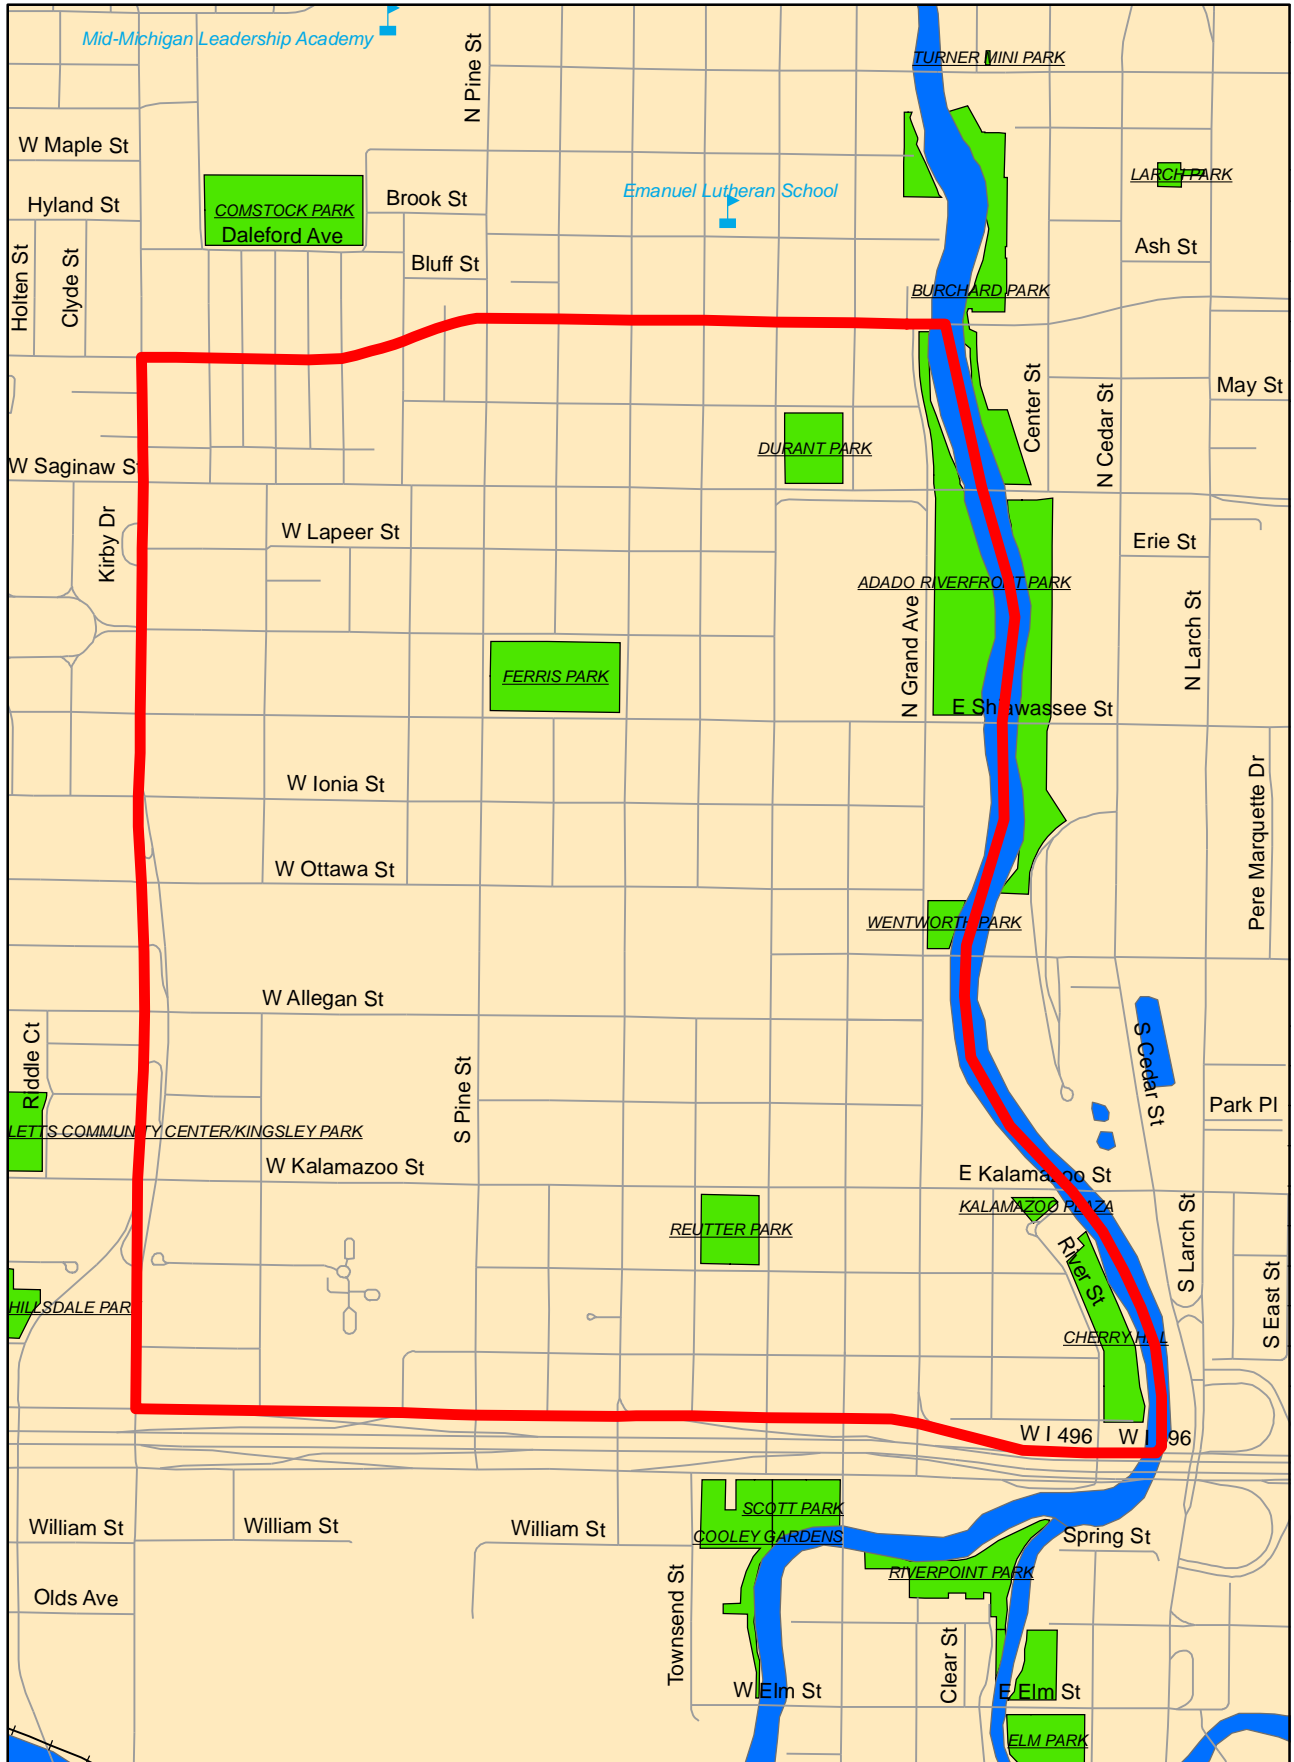

[Back to Main Map](#)

Colonial Village Neighborhood

[Back to Main Map](#)

Creston Area Neighborhood

[Back to Main Map](#)

Downtown Neighborhood Association

Created by City of Lansing GIS-IT 1/04/08

[Back to Main Map](#)

East Battenfield Neighborhood Association & Watch

[Back to Main Map](#)

Eastern Neighbors

Created by City of Lansing GIS-IT 1/04/08

[Back to Main Map](#)

Eastfield Neighborhood Association

Created by City of Lansing GIS-IT 1/04/08