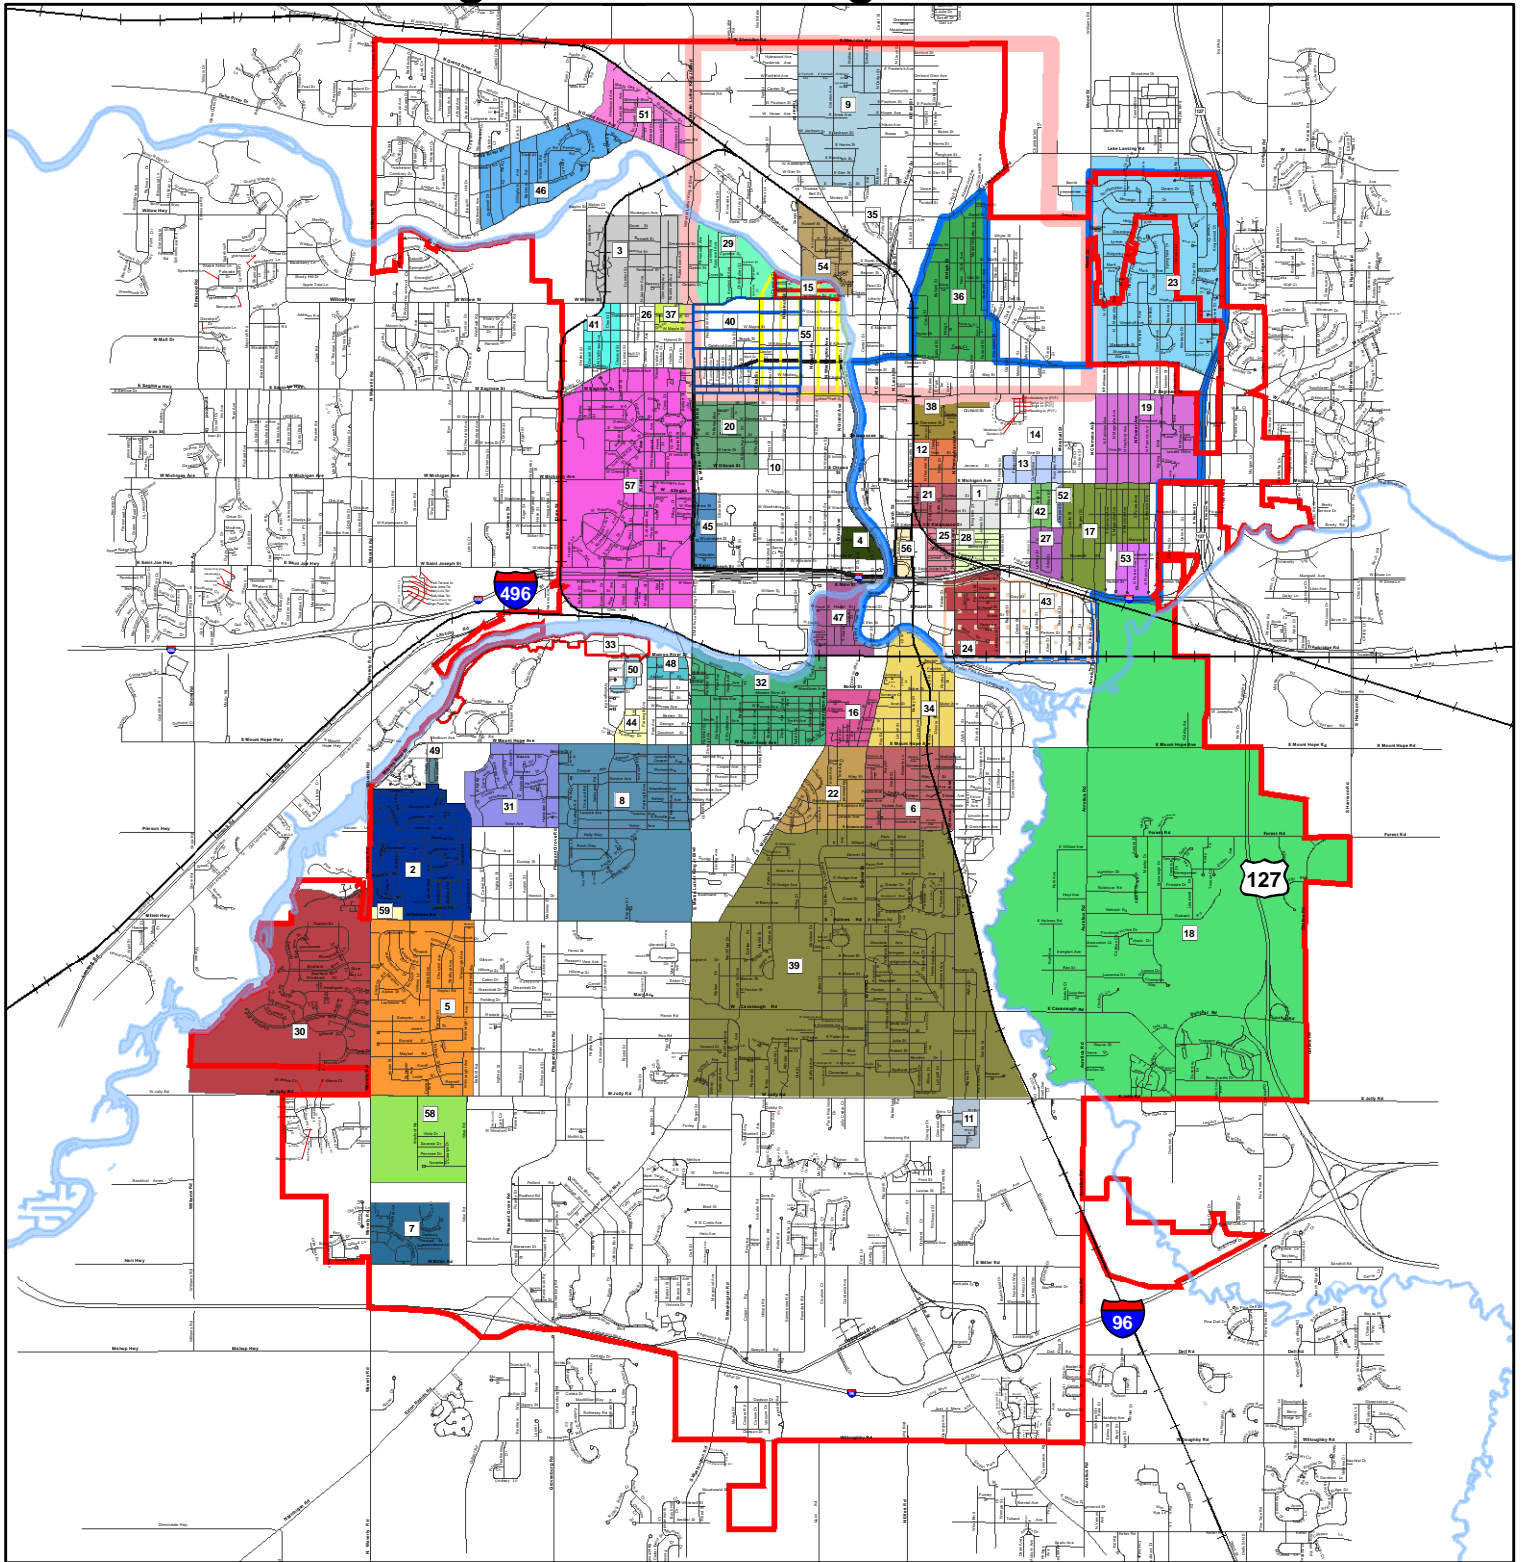

Lansing Neighborhood Organization Maps

Created by City of Lansing
Information Technology – GIS
June 4, 2008

Neighborhood Organizations

Legend

- | | | | |
|---|--|---|--|
| CITY LIMITS | 15. Edmore Park Neighborhood Association | 30. Lansing-Eaton Neighborhood Organization | 45. Renaissance Neighborhood Organization |
| 1. Association for the Bingham Community | 16. Fabulous Acres | 31. Lewton Rich Neighborhood Association | 46. River Forest Neighborhood Association |
| 2. Averill Woods Neighborhood Association | 17. Fairview Area Interested Residents | 32. Moores Park Neighborhood Association | 47. River Point Organization |
| 3. Bassett Park Neighborhood Association | 18. Forest View Neighborhood Association | 33. Moores River Drive Association | 48. Riverside Neighborhood Association |
| 4. Cherry Hill Neighborhood Association | 19. Foster Your Neighborhood | 34. New Neighbors United in Action | 49. Riverview Estates Neighbors United |
| 5. Churchill Downs Community Association | 20. Genesee Neighborhood Association | 35. North Lansing Community Association | 50. Sagamore Hills Neighborhood Association |
| 6. Clifford Park Neighborhood | 21. Green Oaks | 36. Northtown Neighborhood Association | 51. Shady Oak Neighborhood Association |
| 7. Coachlight Neighborhood Association | 22. Greencroft Park Neighborhood | 37. Northwest Neighborhood Alliance | 52. Shepard Street United Neighborhood |
| 8. Colonial Village Neighborhood | 23. Groesbeck Area Neighborhood Association | 38. Oak Park Neighborhood Association | 53. Square One |
| 9. Creston Area Neighborhood | 24. Holmes Street School Community Association | 39. Old Everett Neighborhood Organization | 54. Turner-Dodge Neighborhood Organization |
| 10. Downtown Neighborhood Association | 25. Hosmer Street Neighbors | 40. Old Forest Neighborhood Association | 55. Walnut Neighborhood Organization |
| 11. East Battenfield Neighborhood Association & Watch | 26. Hull Court Park Neighborhood Association | 41. Old Oakland Neighborhood Organization | 56. We Care Neighborhood Organization |
| 12. Eastern Neighbors | 27. Hunter Park East Residential Organization | 42. P.L.A.C.E. | 57. Westside Neighborhood Association |
| 13. Eastfield Neighborhood Association | 28. Hunter Park West | 43. Potter Walsh Neighborhood Association | 58. Wexford Heights Neighborhood Association |
| 14. Eastside Neighborhood Organization | 29. Knollwood Willow Neighborhood Association | 44. Quentin Park | 59. Wood-Mere Neighborhood Organization |