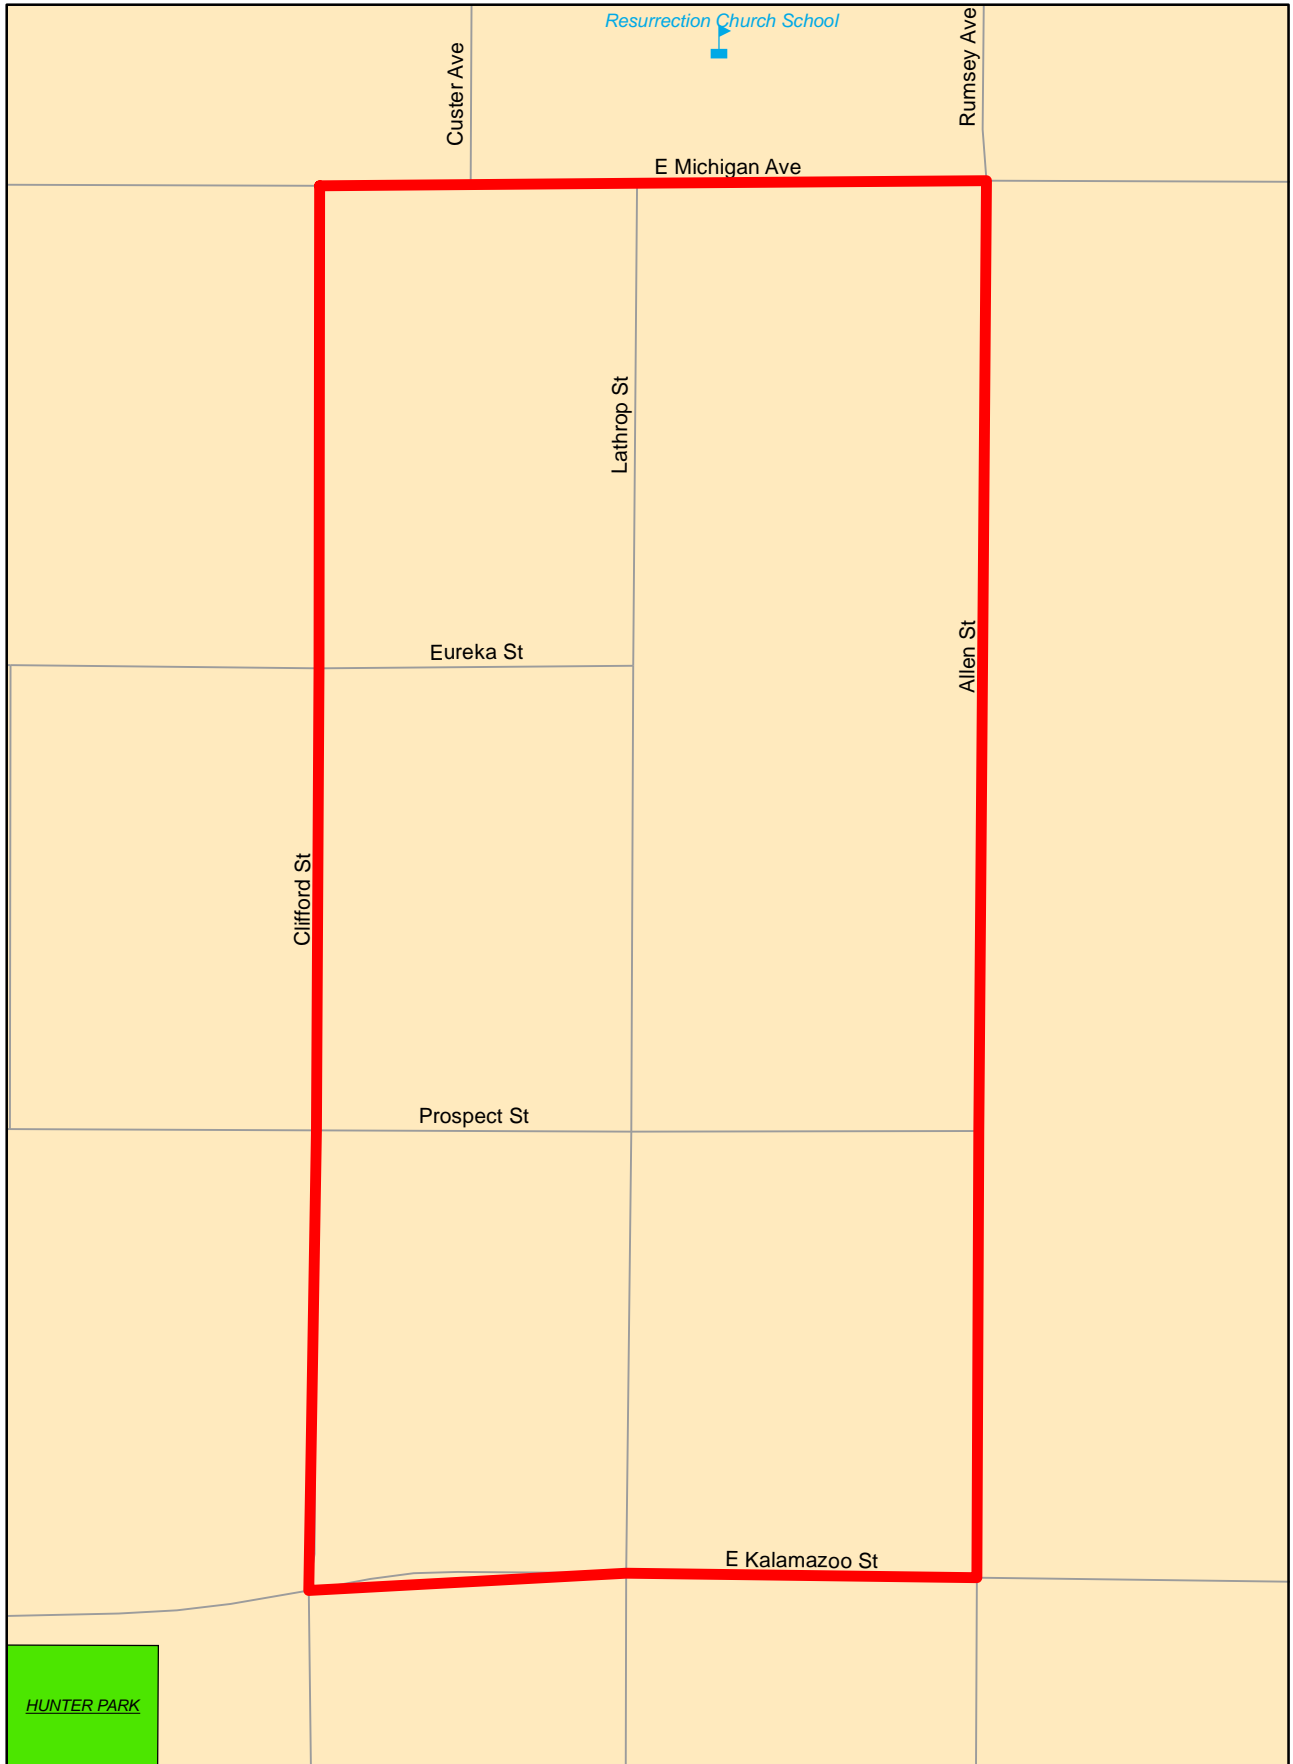

Created by City of Lansing GIS-IT 1/04/08

Old Forest Neighborhood Association

[Back to Main Map](#)

Old Oakland Neighborhood Organization

Created by City of Lansing GIS-IT 1/04/08

[Back to Main Map](#)

P.L.A.C.E.