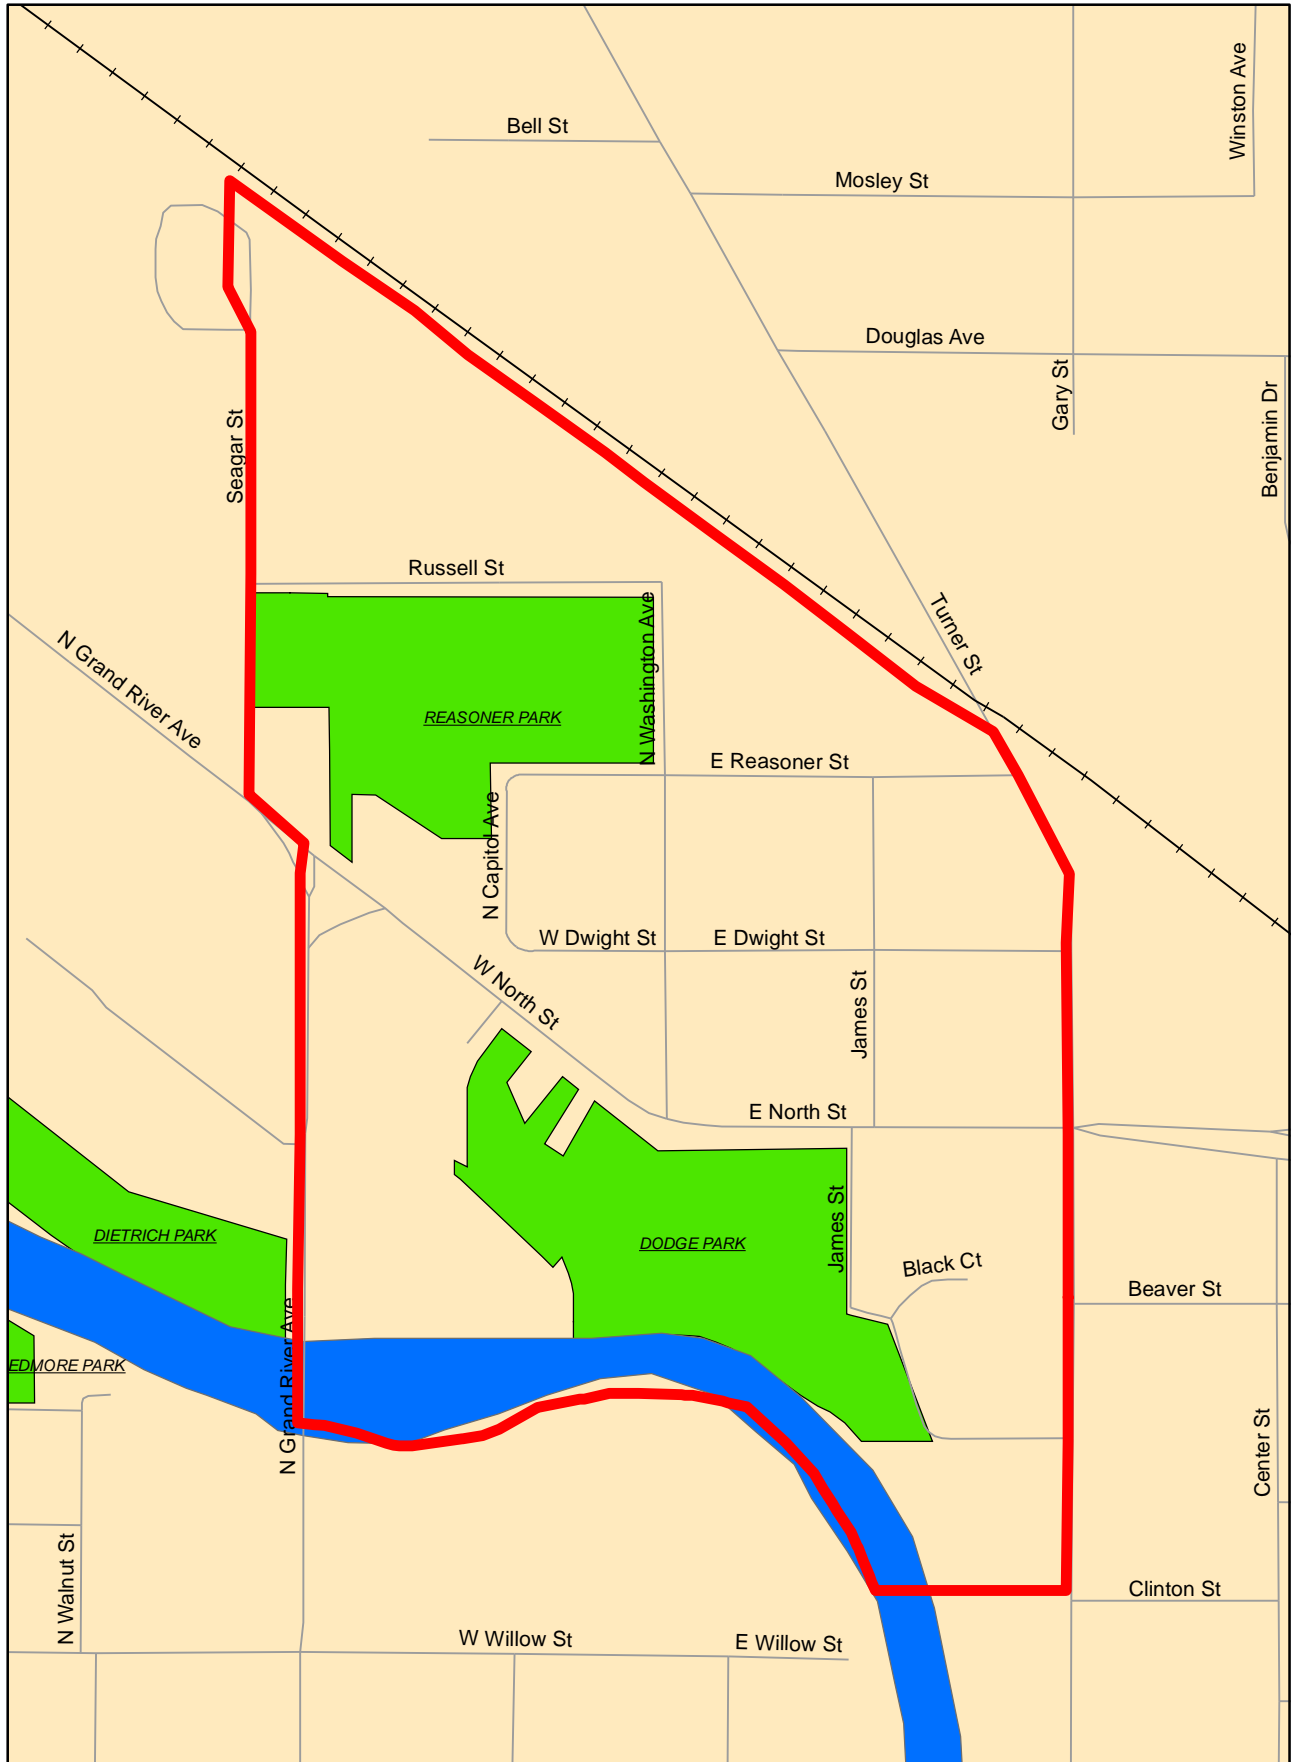

[Back to Main Map](#)

Shepard Street United Neighborhood

[Back to Main Map](#)

Square One

Created by City of Lansing GIS-IT 1/04/08

[Back to Main Map](#)

Turner-Dodge Neighborhood Organization

Created by City of Lansing GIS-IT 1/04/08