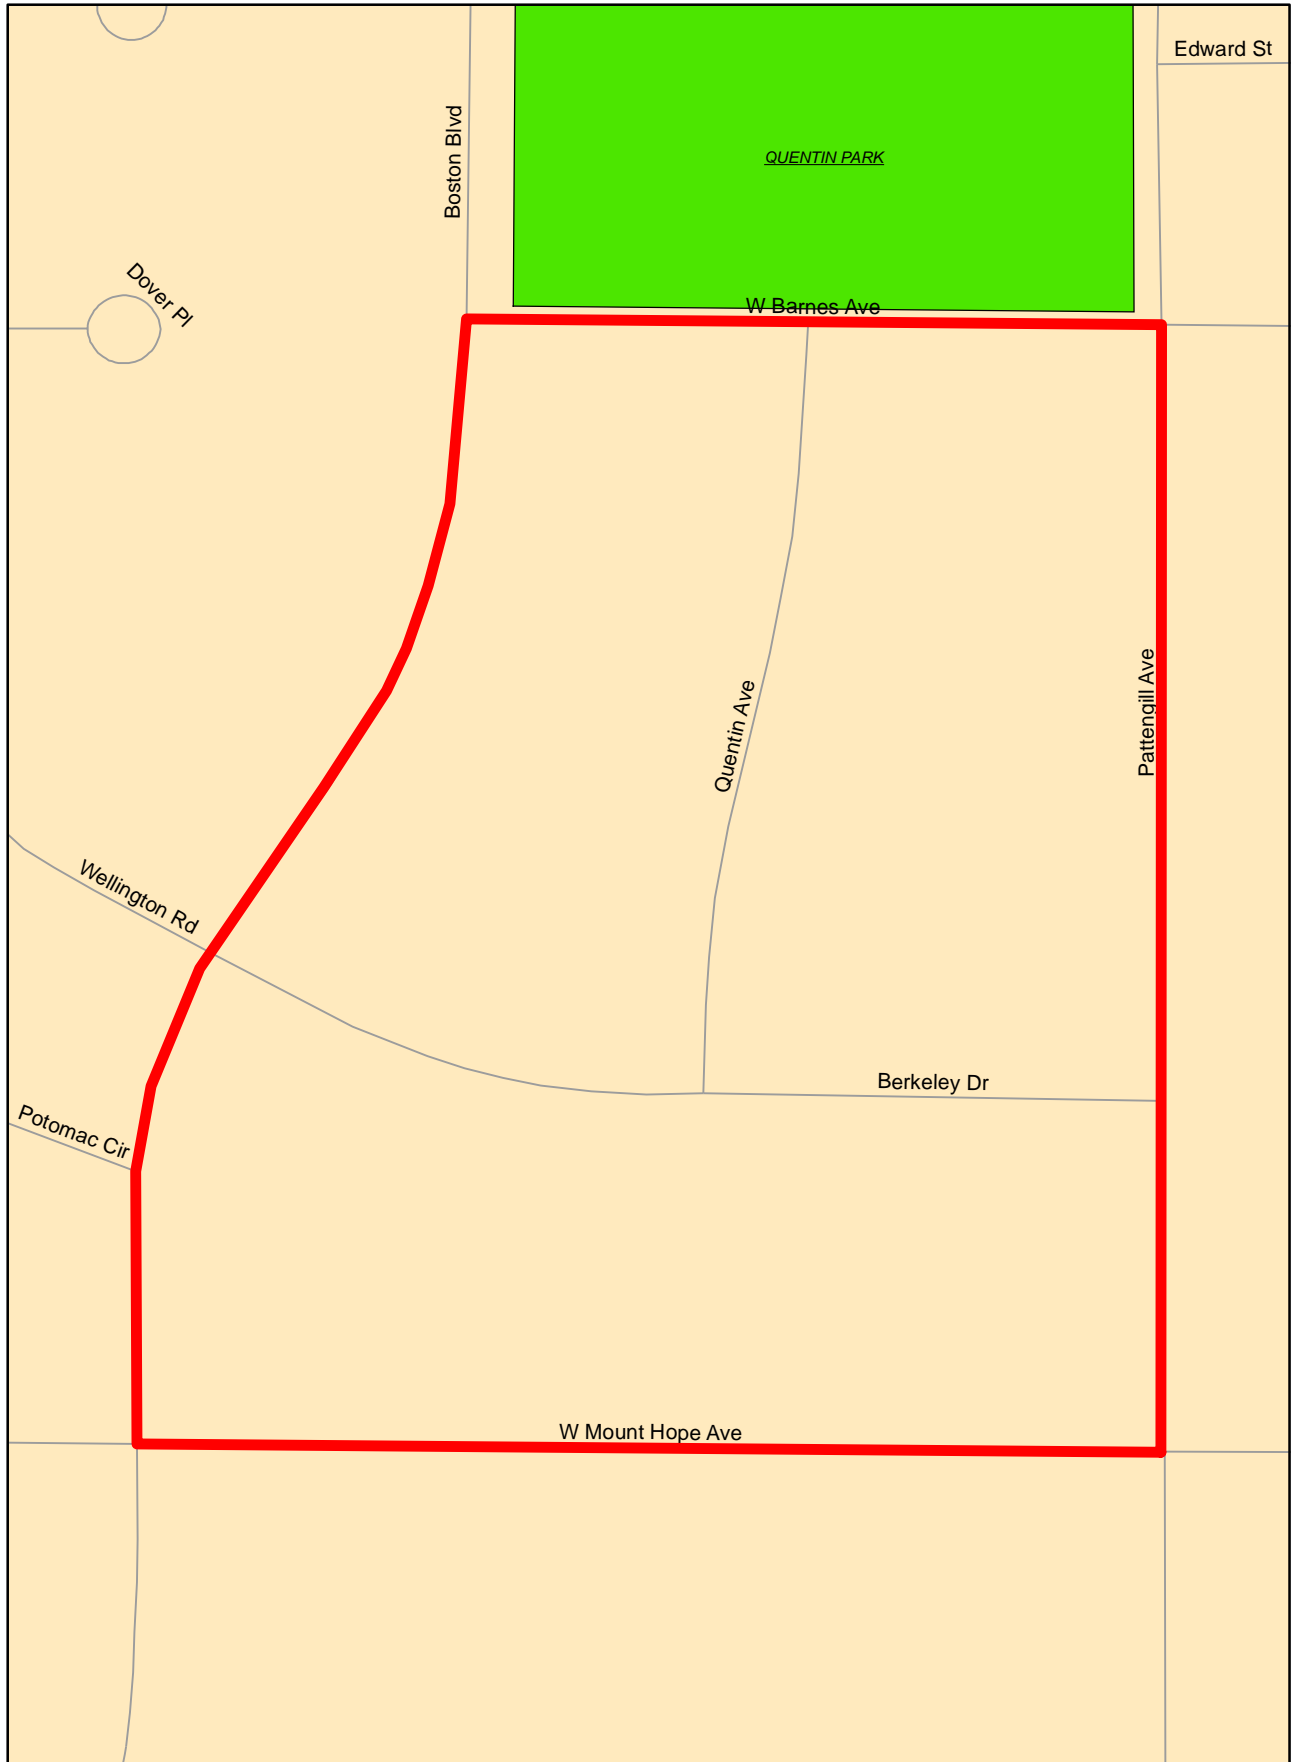

HUNTER PARK

[Back to Main Map](#)

Potter Walsh Neighborhood Association

Created by City of Lansing GIS-IT 1/04/08

[Back to Main Map](#)

Quentin Park

N
NOT TO SCALE

[Back to Main Map](#)