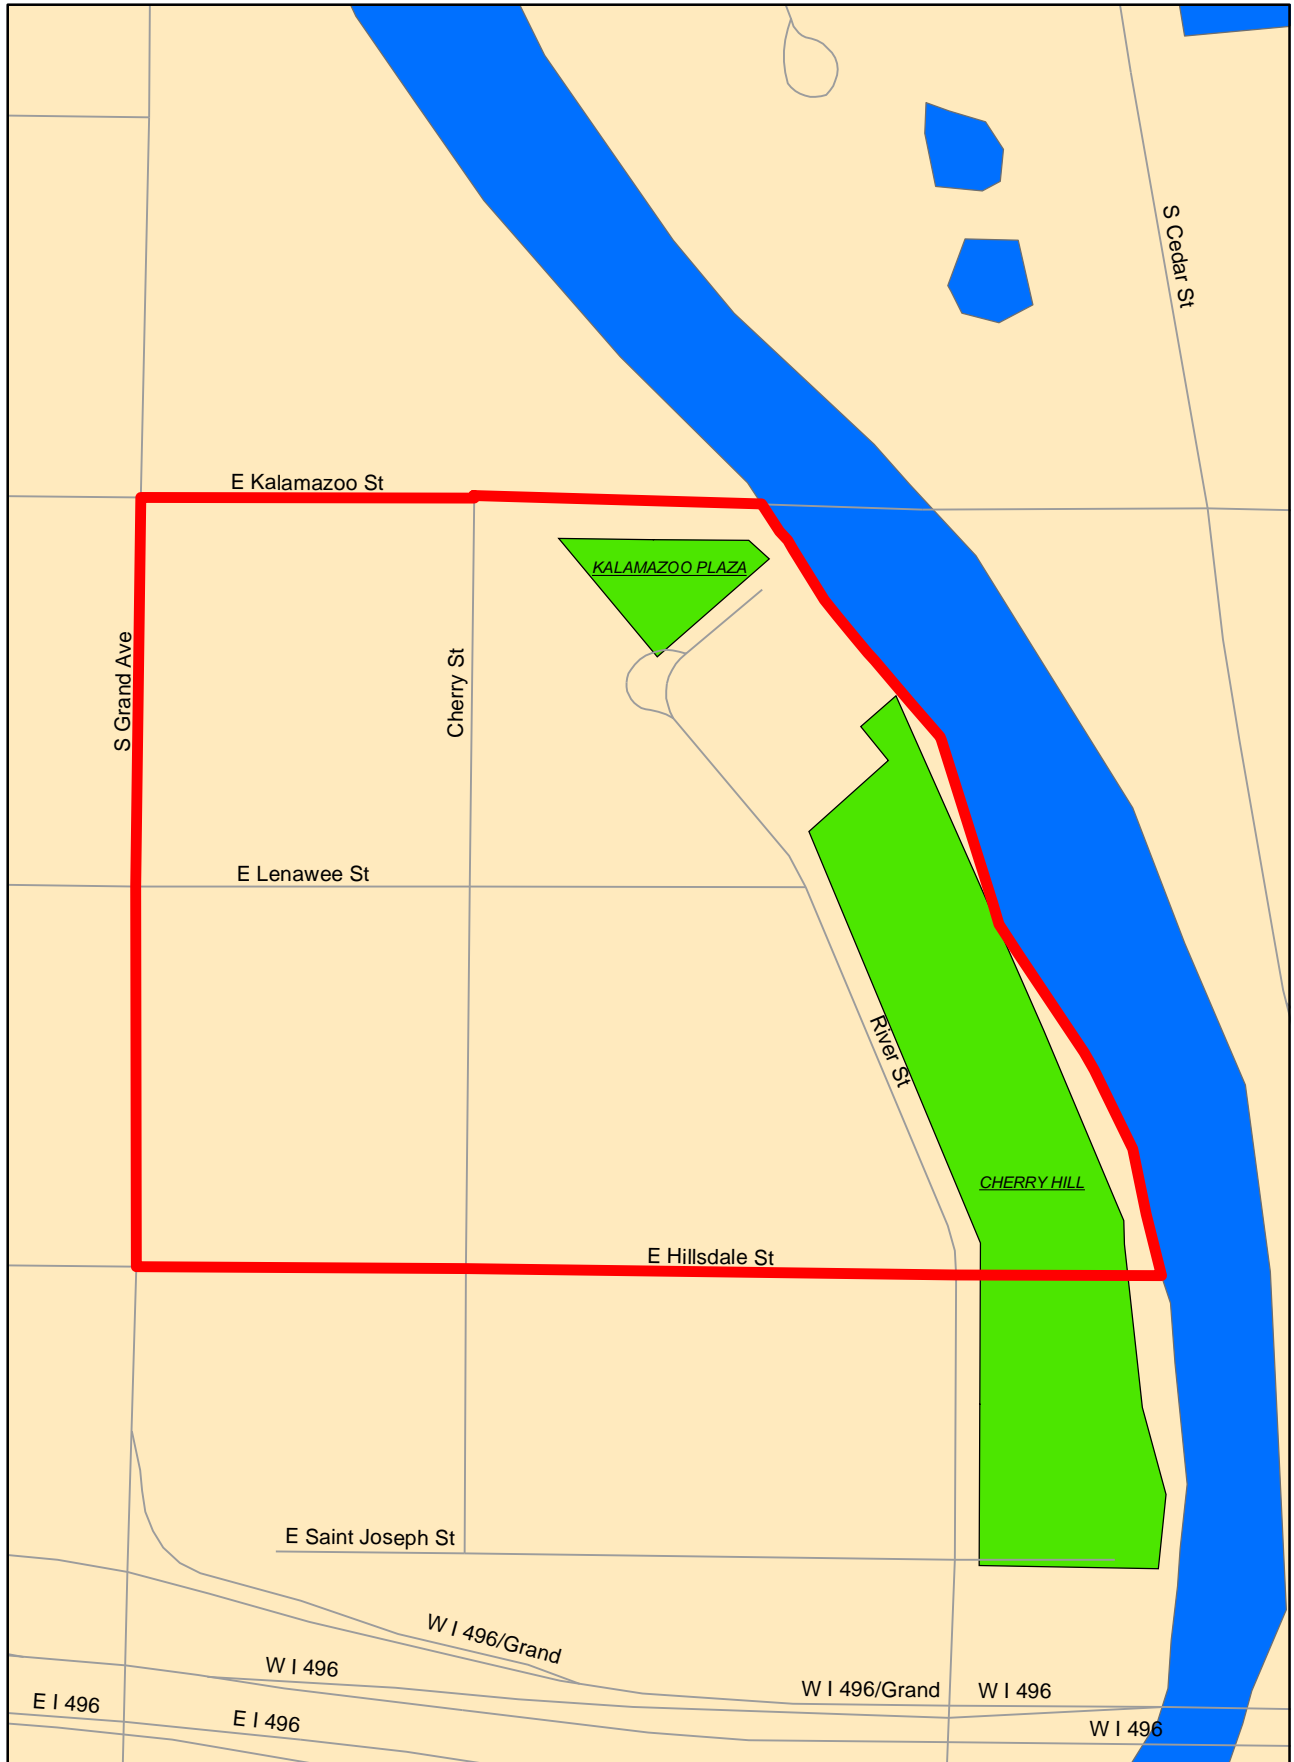

0 0.25 0.5 1 Miles

Created by City of Lansing IT-GIS
June 4, 2008

Association for the Bingham Community

[Back to Main Map](#)

Created by City of Lansing GIS-IT 1/04/08

Averill Woods Neighborhood Association

Created by City of Lansing GIS-IT 1/04/08

[Back to Main Map](#)

N
NOT TO SCALE

Bassett Park Neighborhood Association

Created by City of Lansing GIS-IT 1/04/08

[Back to Main Map](#)

Cherry Hill Neighborhood Association