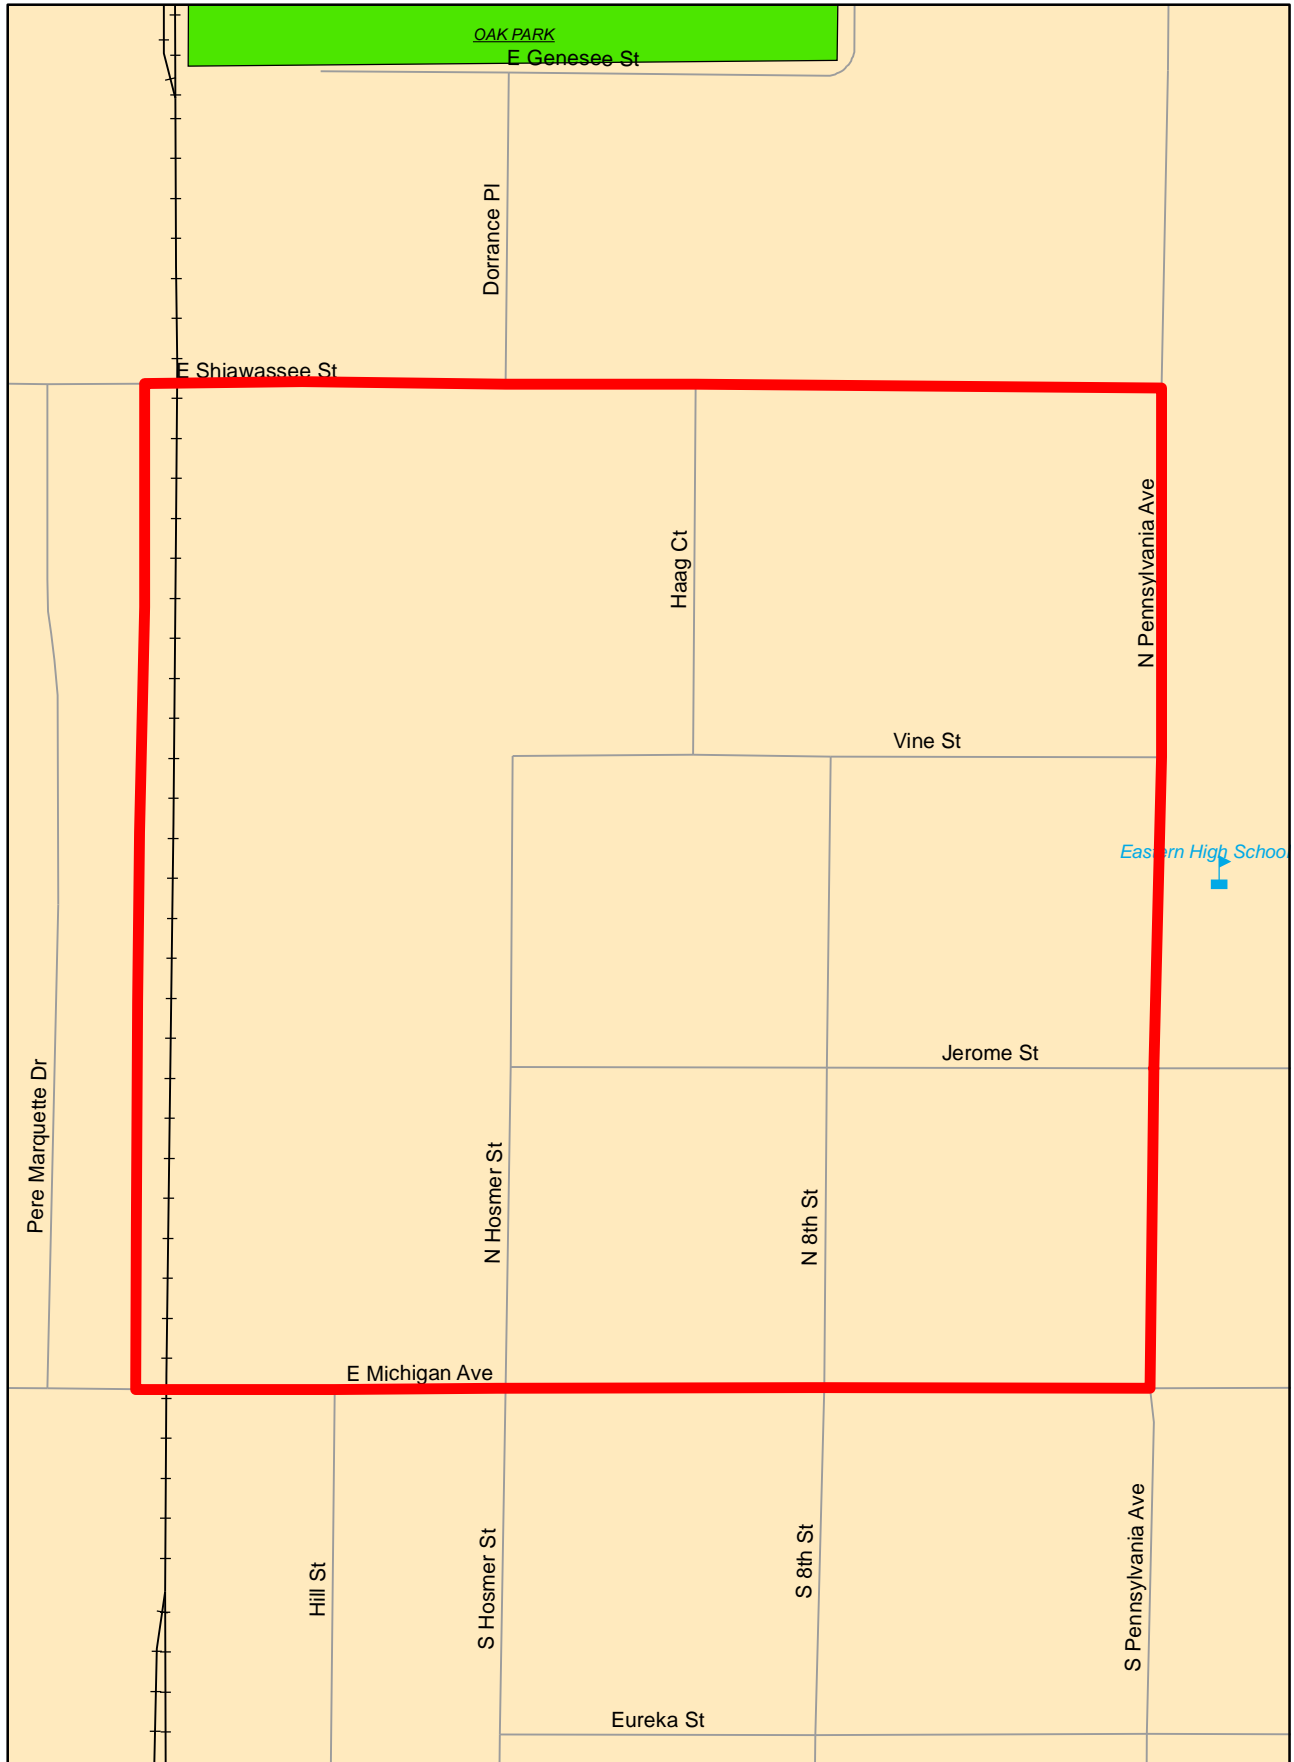

[Back to Main Map](#)

Colonial Village Neighborhood

[Back to Main Map](#)

Creston Area Neighborhood

[Back to Main Map](#)

Downtown Neighborhood Association

Created by City of Lansing GIS-IT 1/04/08

[Back to Main Map](#)

East Battenfield Neighborhood Association & Watch

[Back to Main Map](#)

Eastern Neighbors

Created by City of Lansing GIS-IT 1/04/08

[Back to Main Map](#)

Eastfield Neighborhood Association

Created by City of Lansing GIS-IT 1/04/08