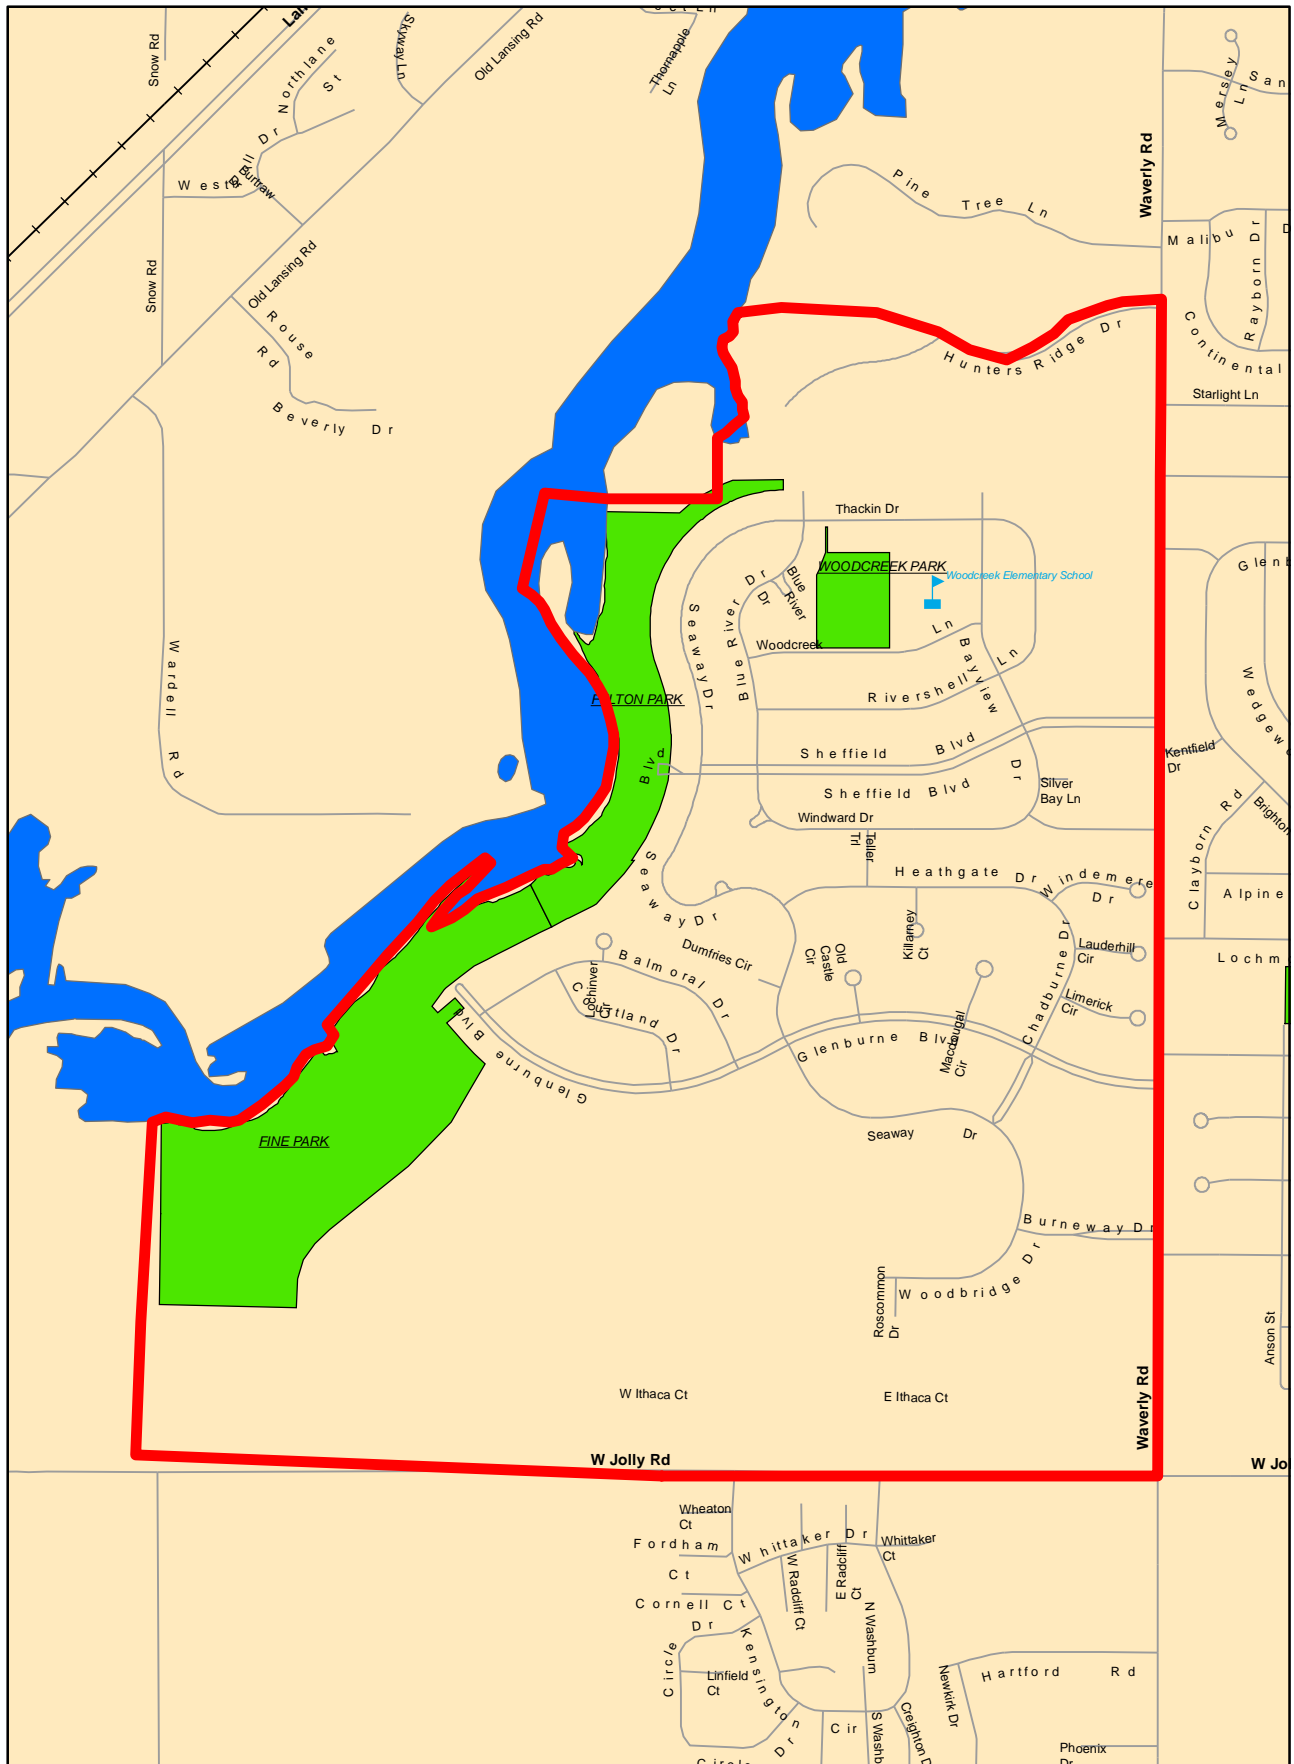

N
NOT TO SCALE

Hunter Park West

Created by City of Lansing GIS-IT 1/04/08

[Back to Main Map](#)

Lansing-Eaton Neighborhood Organization

Created by City of Lansing GIS-IT 1/04/08

[Back to Main Map](#)

Lewton Rich Neighborhood Association