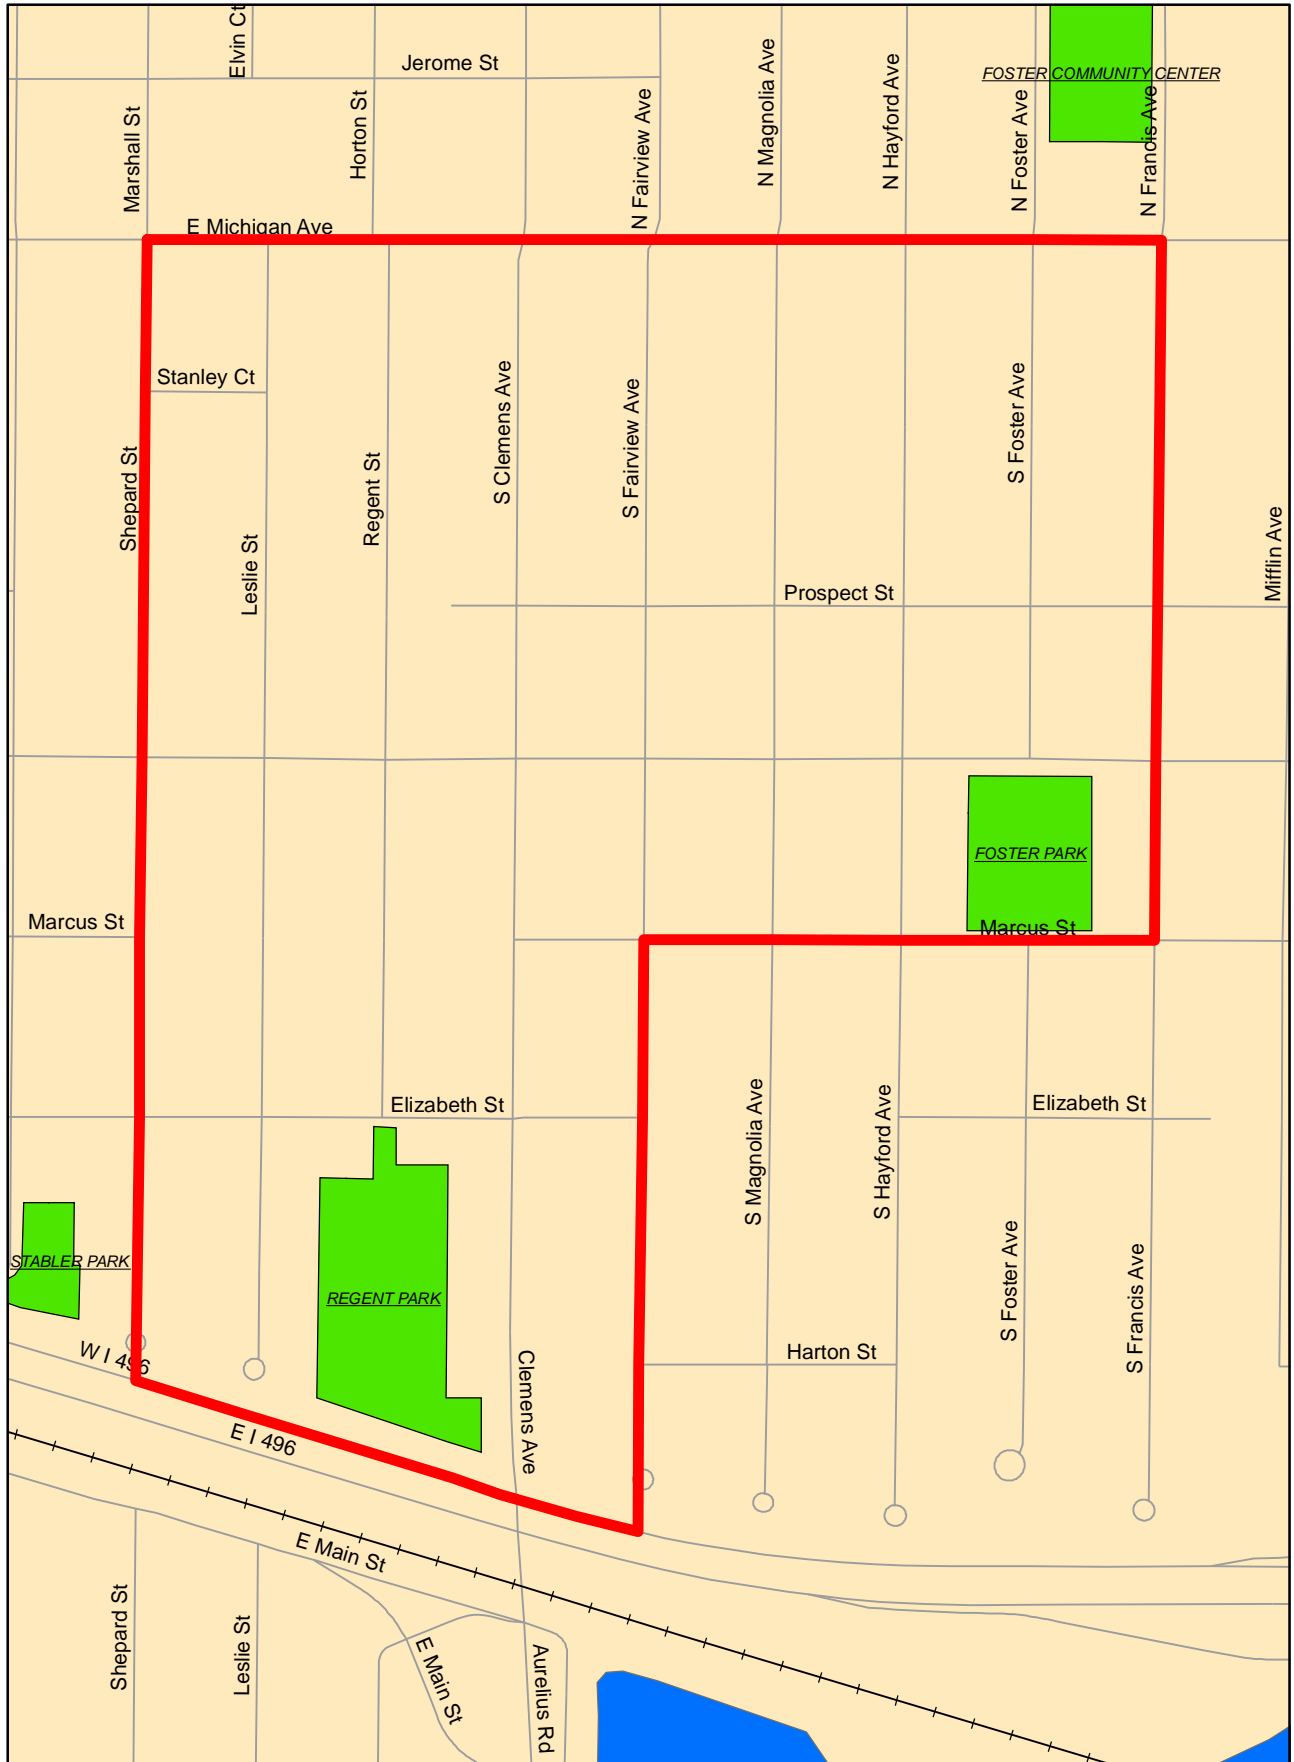

[Back to Main Map](#)

Fabulous Acres

Created by City of Lansing GIS-IT 1/04/08

[Back to Main Map](#)

Fairview Area Interested Residents

[Back to Main Map](#)

Forest View Neighborhood Association

N
NOT TO SCALE