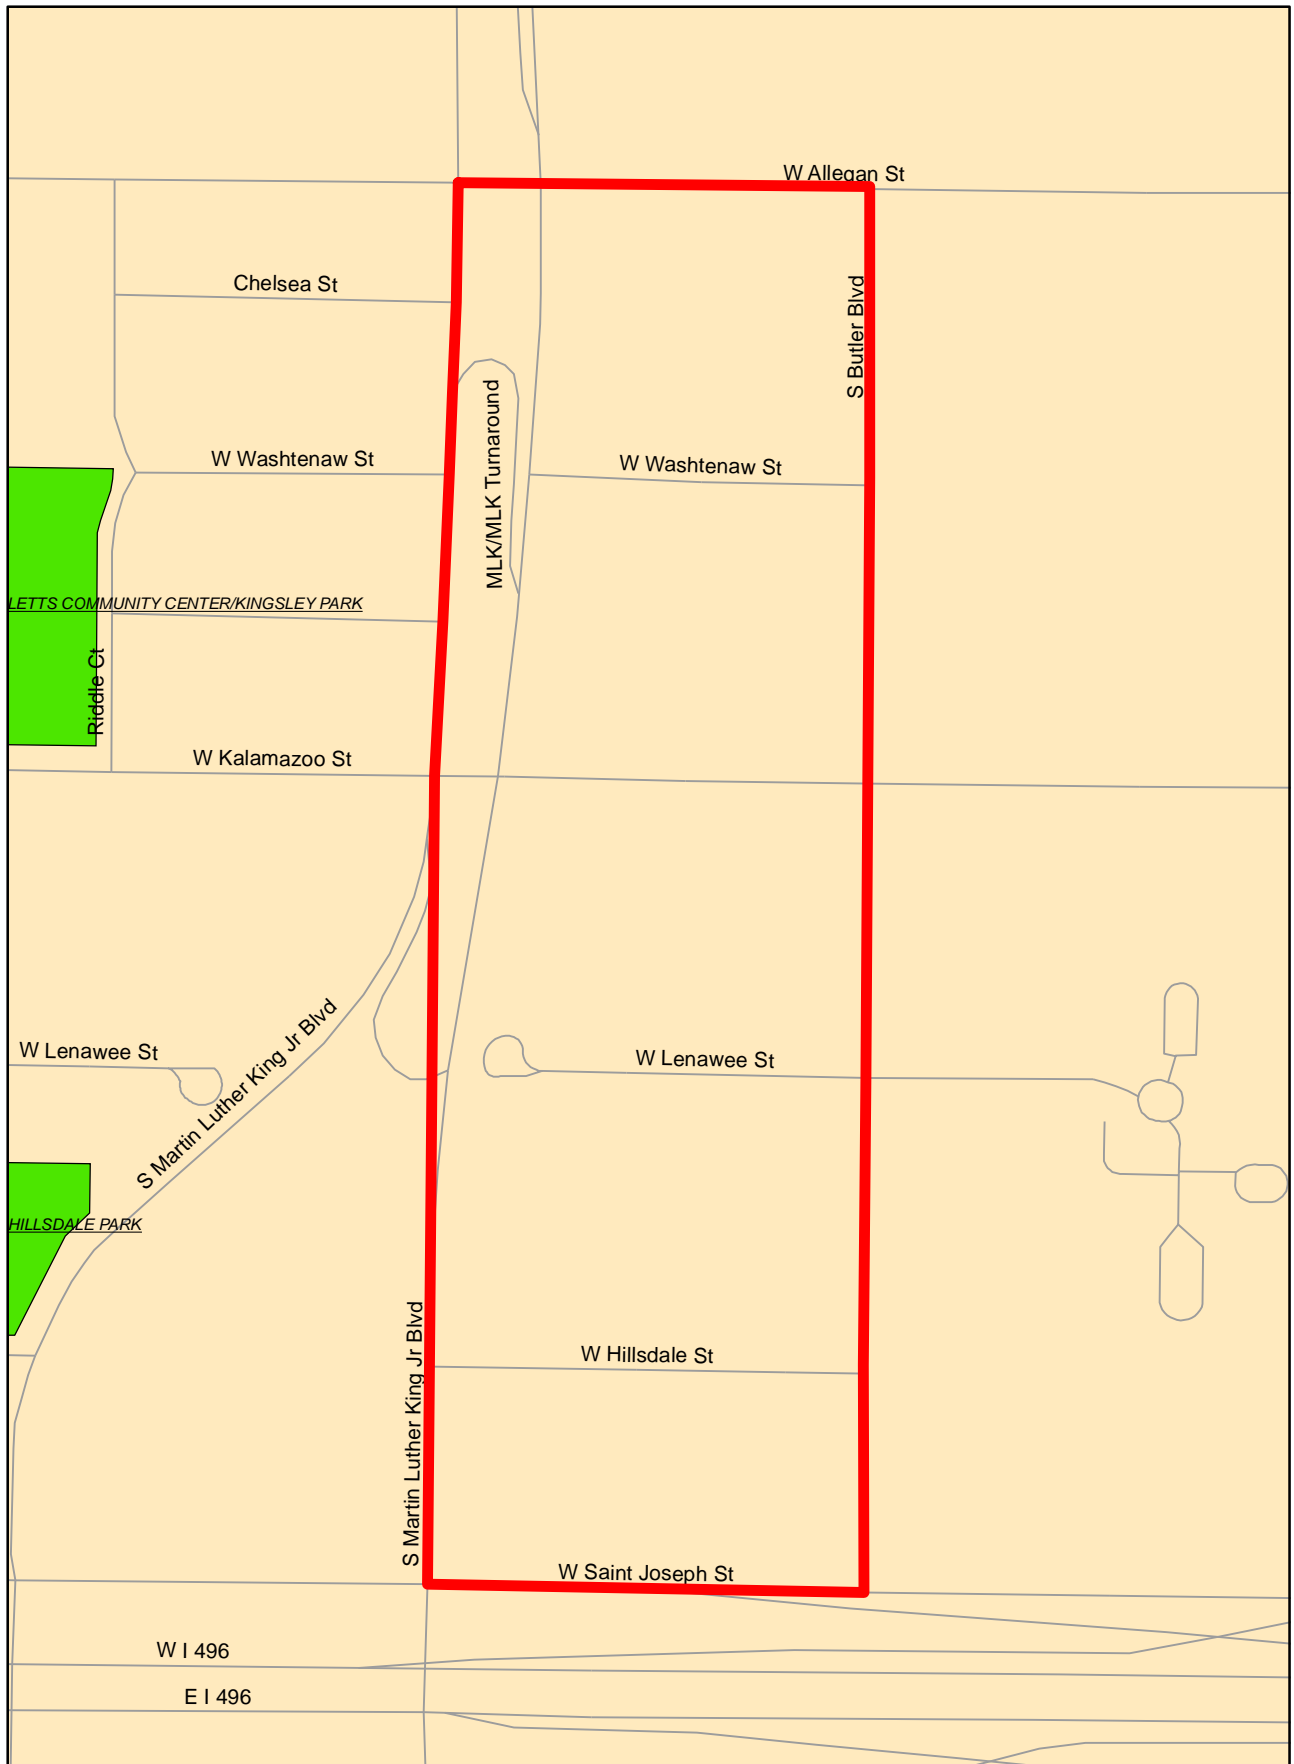

Renaissance Neighborhood Organization

[Back to Main Map](#)

Created by City of Lansing GIS-IT 1/04/08