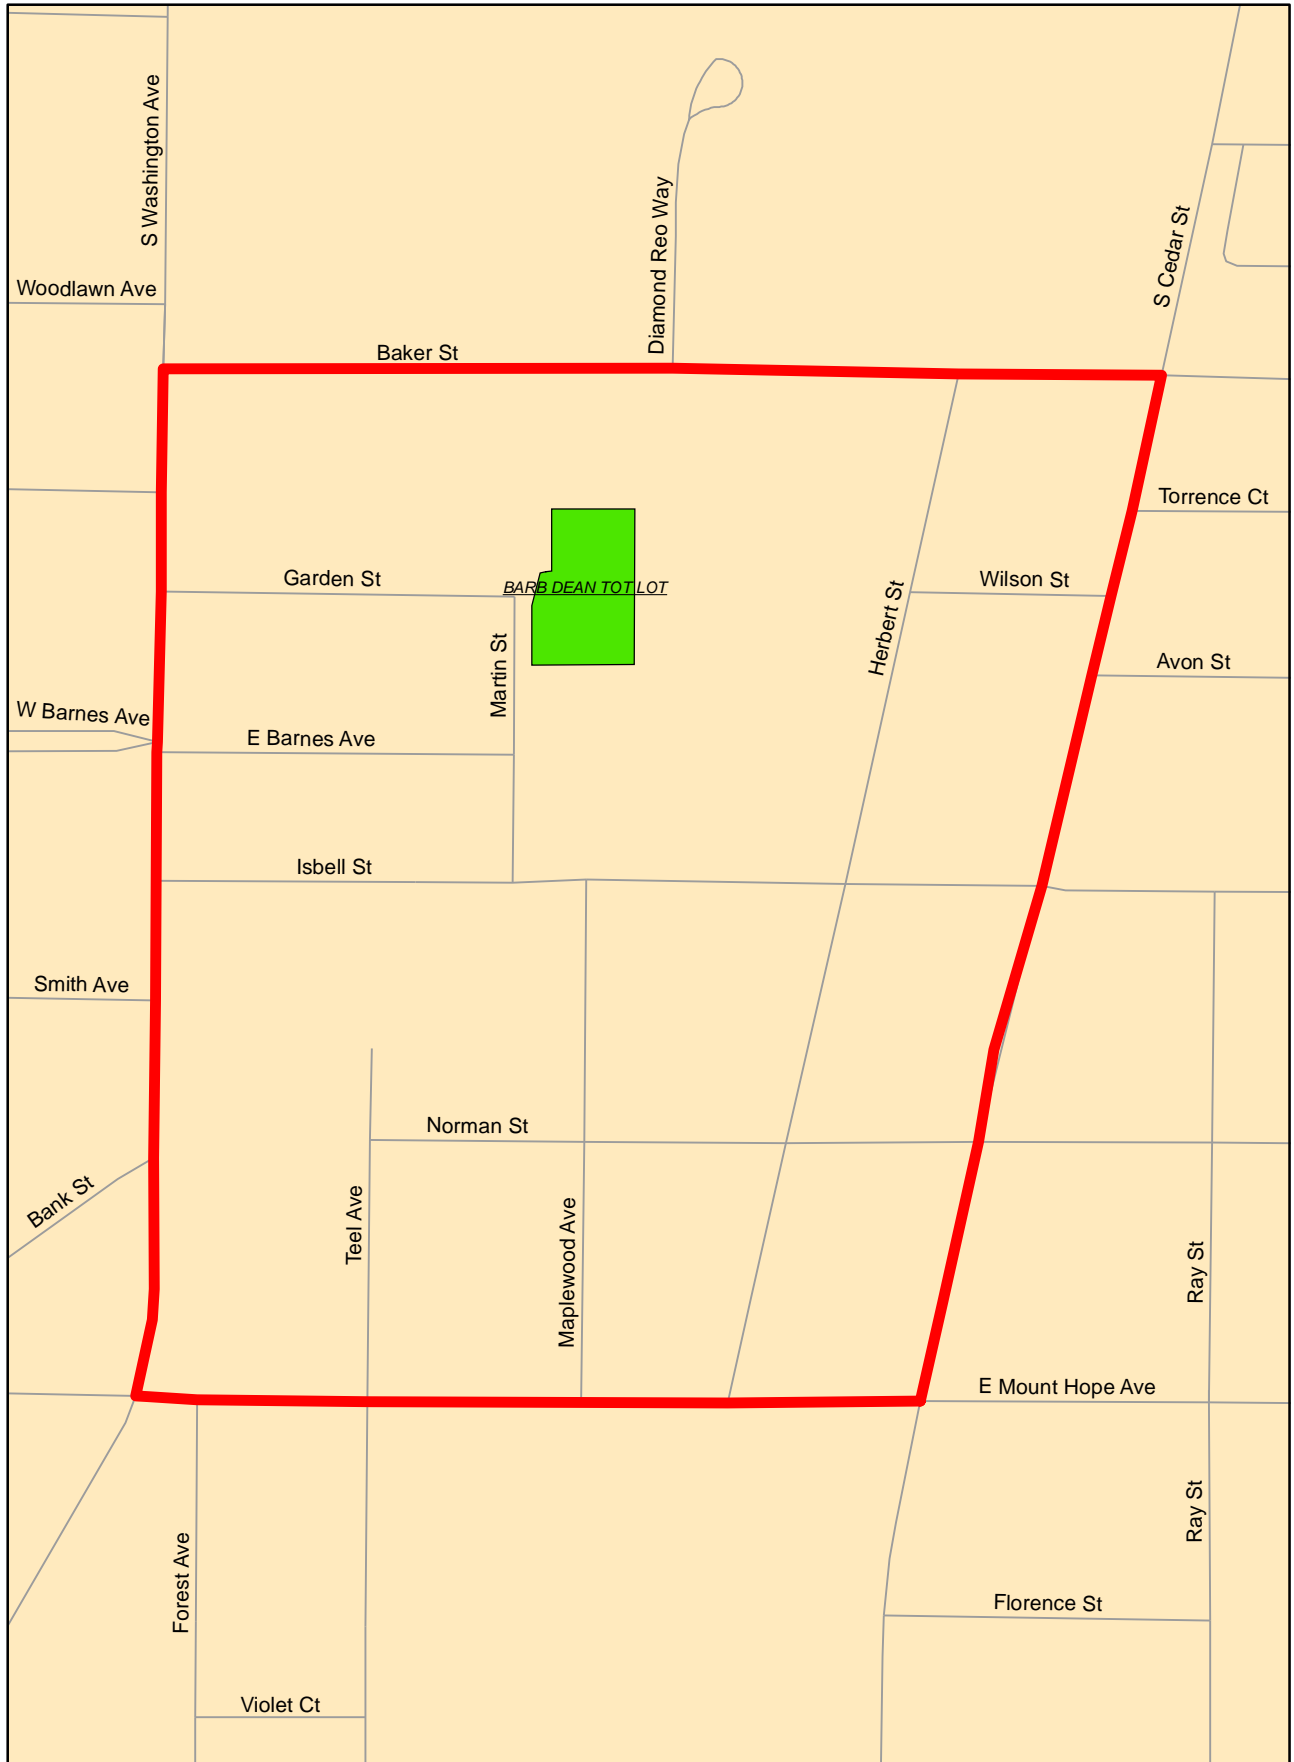

[Back to Main Map](#)

N
NOT TO SCALE

Eastside Neighborhood Organization

Created by City of Lansing GIS-IT 1/04/08

[Back to Main Map](#)

NOT TO SCALE

Edmore Park Neighborhood Association

Created by City of Lansing GIS-IT 1/04/08

[Back to Main Map](#)

Fabulous Acres

Created by City of Lansing GIS-IT 1/04/08

[Back to Main Map](#)

Fairview Area Interested Residents

[Back to Main Map](#)

Forest View Neighborhood Association

N
NOT TO SCALE