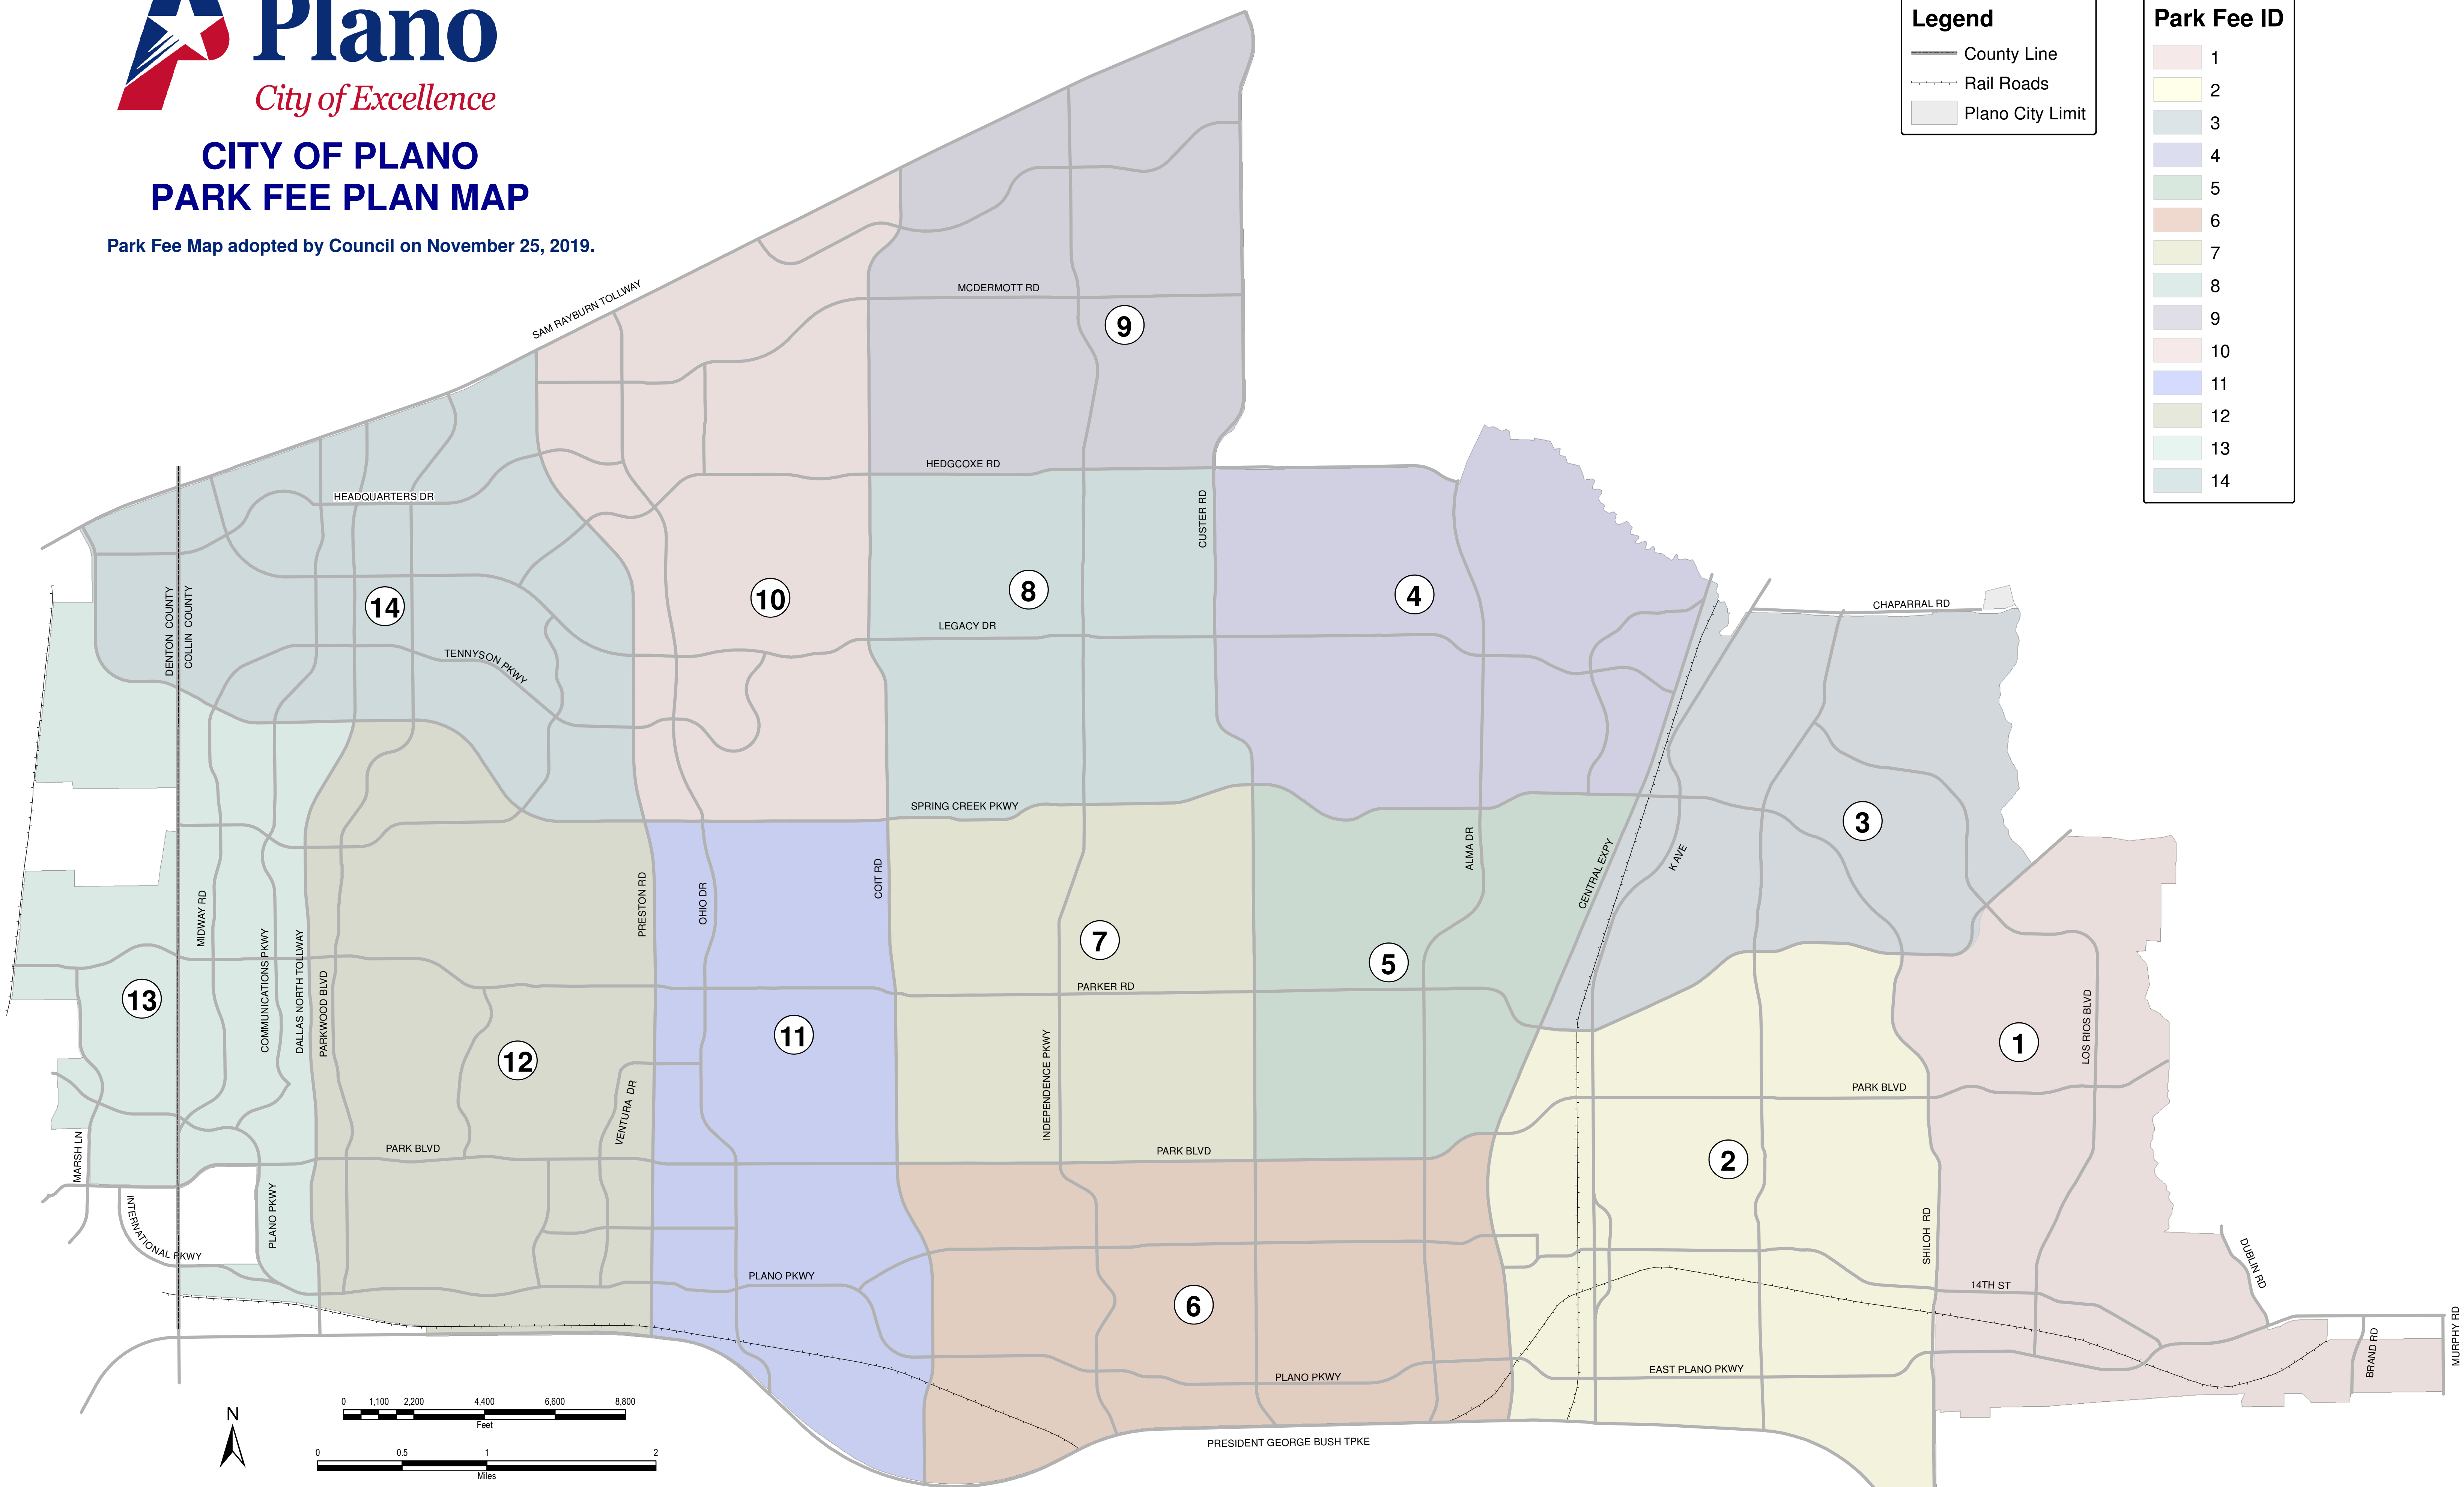

CITY OF PLANO PARK FEE PLAN MAP

Park Fee Map adopted by Council on November 25, 2019.

Legend

- County Line
- Rail Roads
- Plano City Limit

Park Fee ID

- 1
- 2
- 3
- 4
- 5
- 6
- 7
- 8
- 9
- 10
- 11
- 12
- 13
- 14

The locations of proposed sites, trails and facilities are subject to change.

Date: May 2020
Source: City of Plano, Parks Division