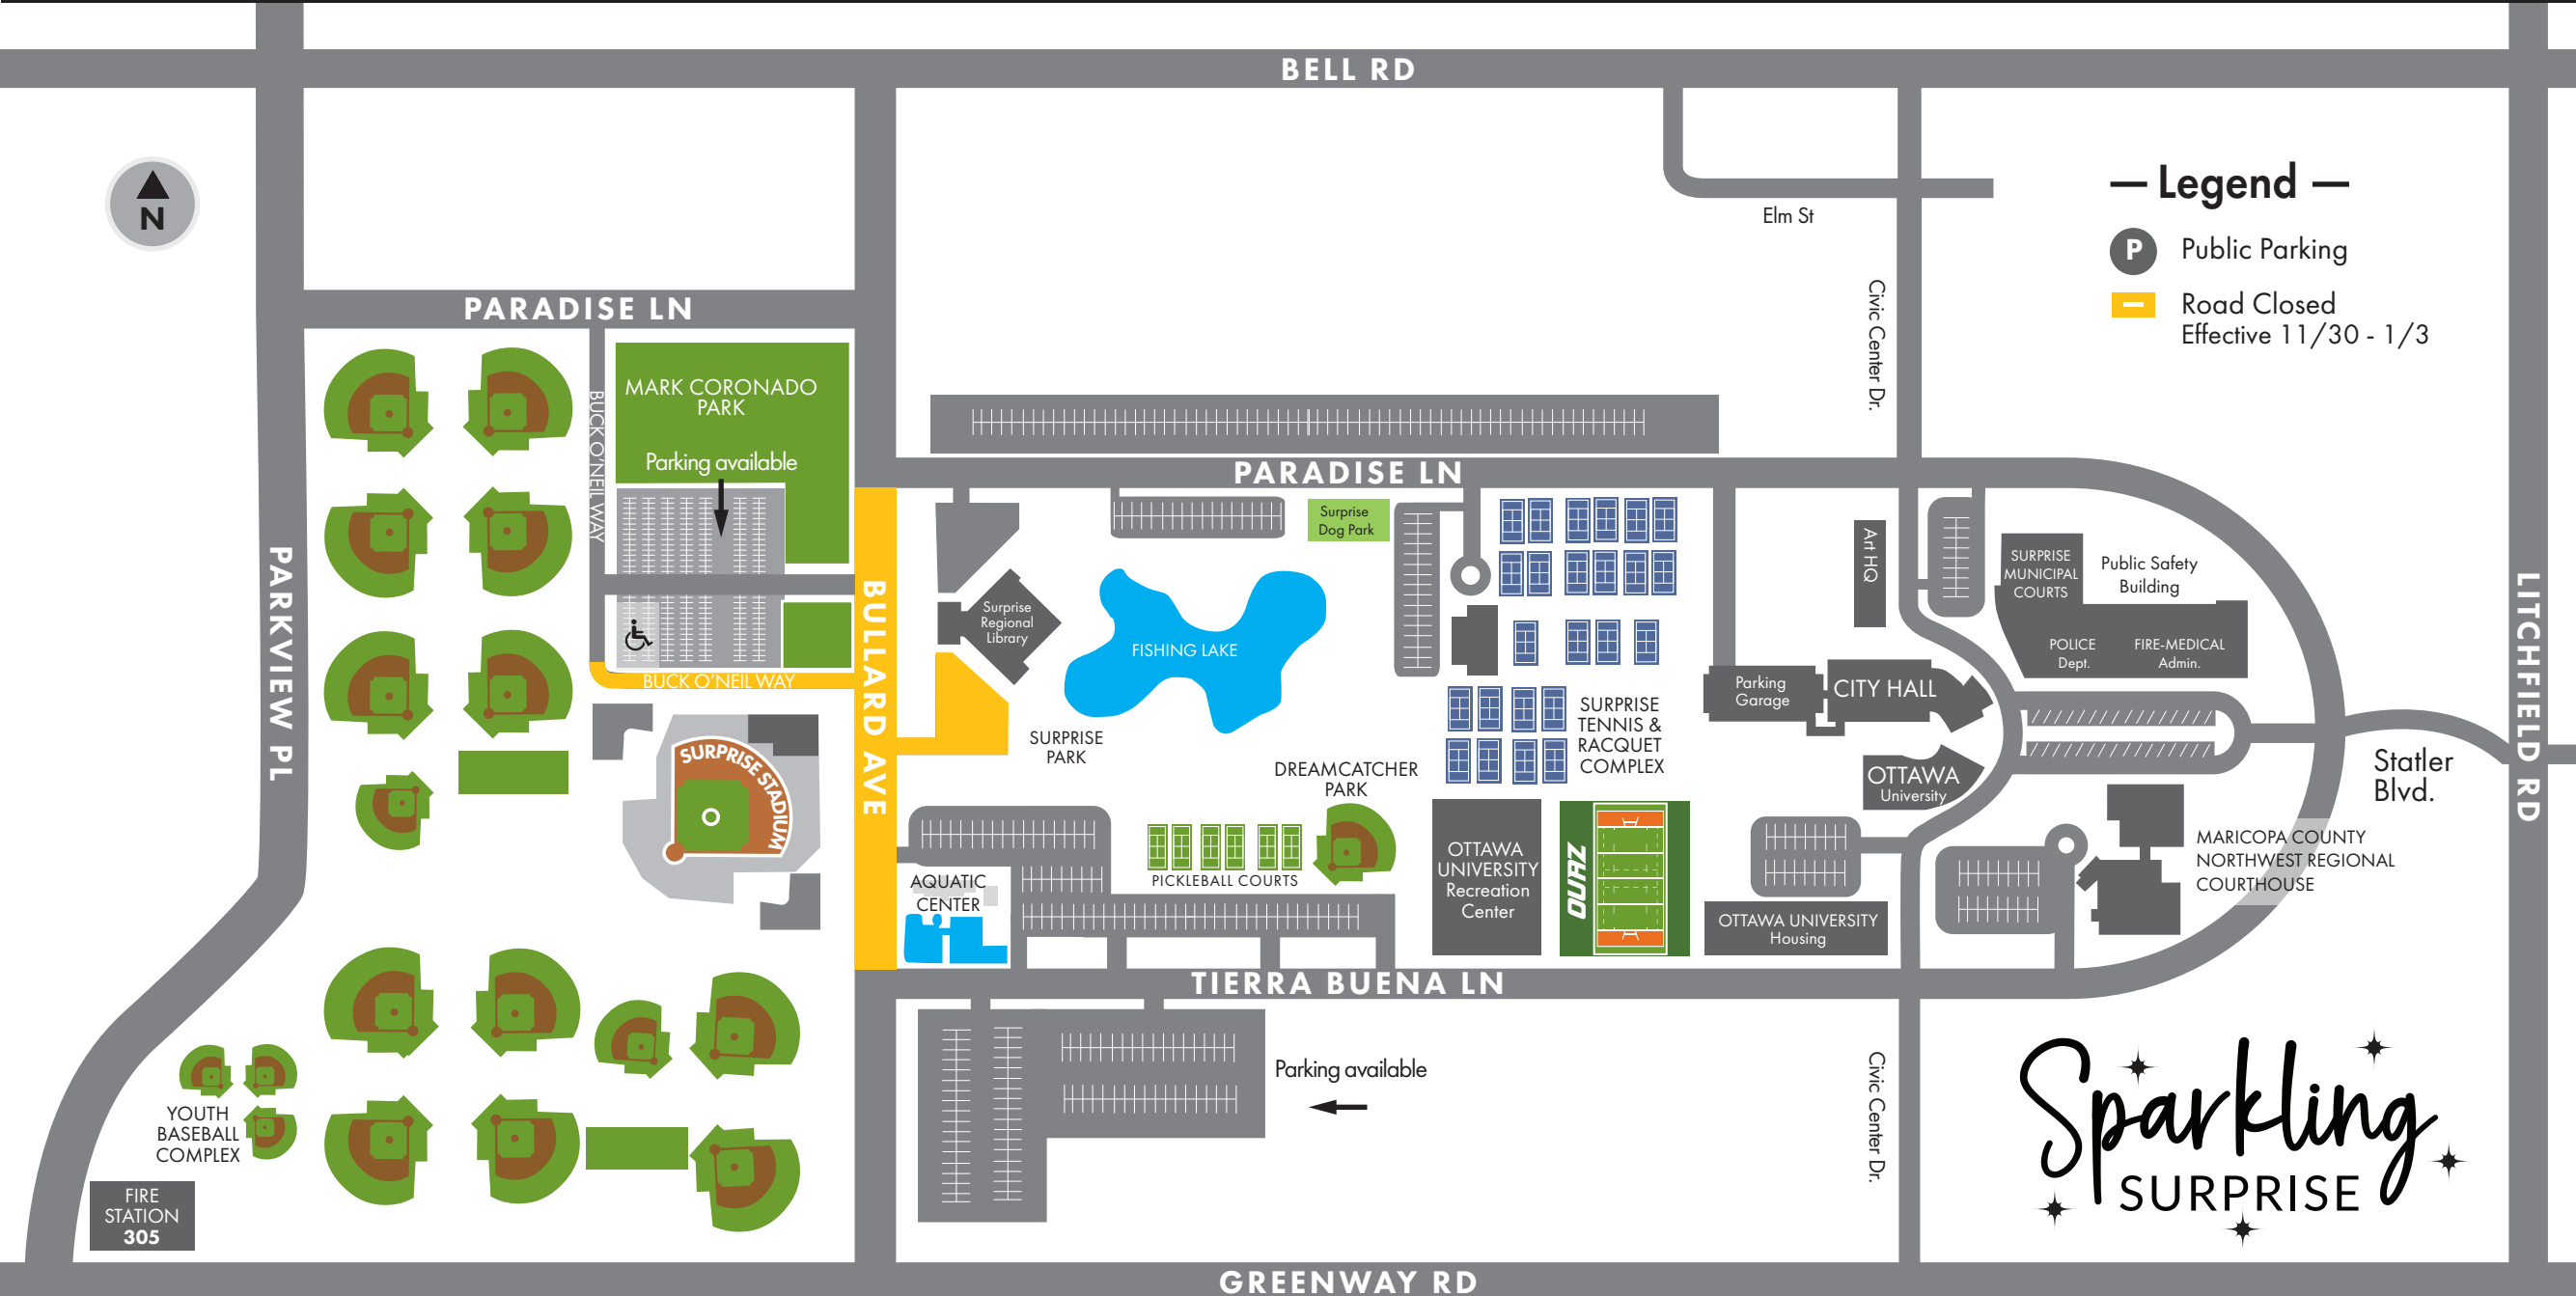

ROAD CLOSURES

EFFECTIVE 11/30 - 1/3

— Legend —

-  Public Parking
-  Road Closed Effective 11/30 - 1/3

Sparkling
SURPRISE