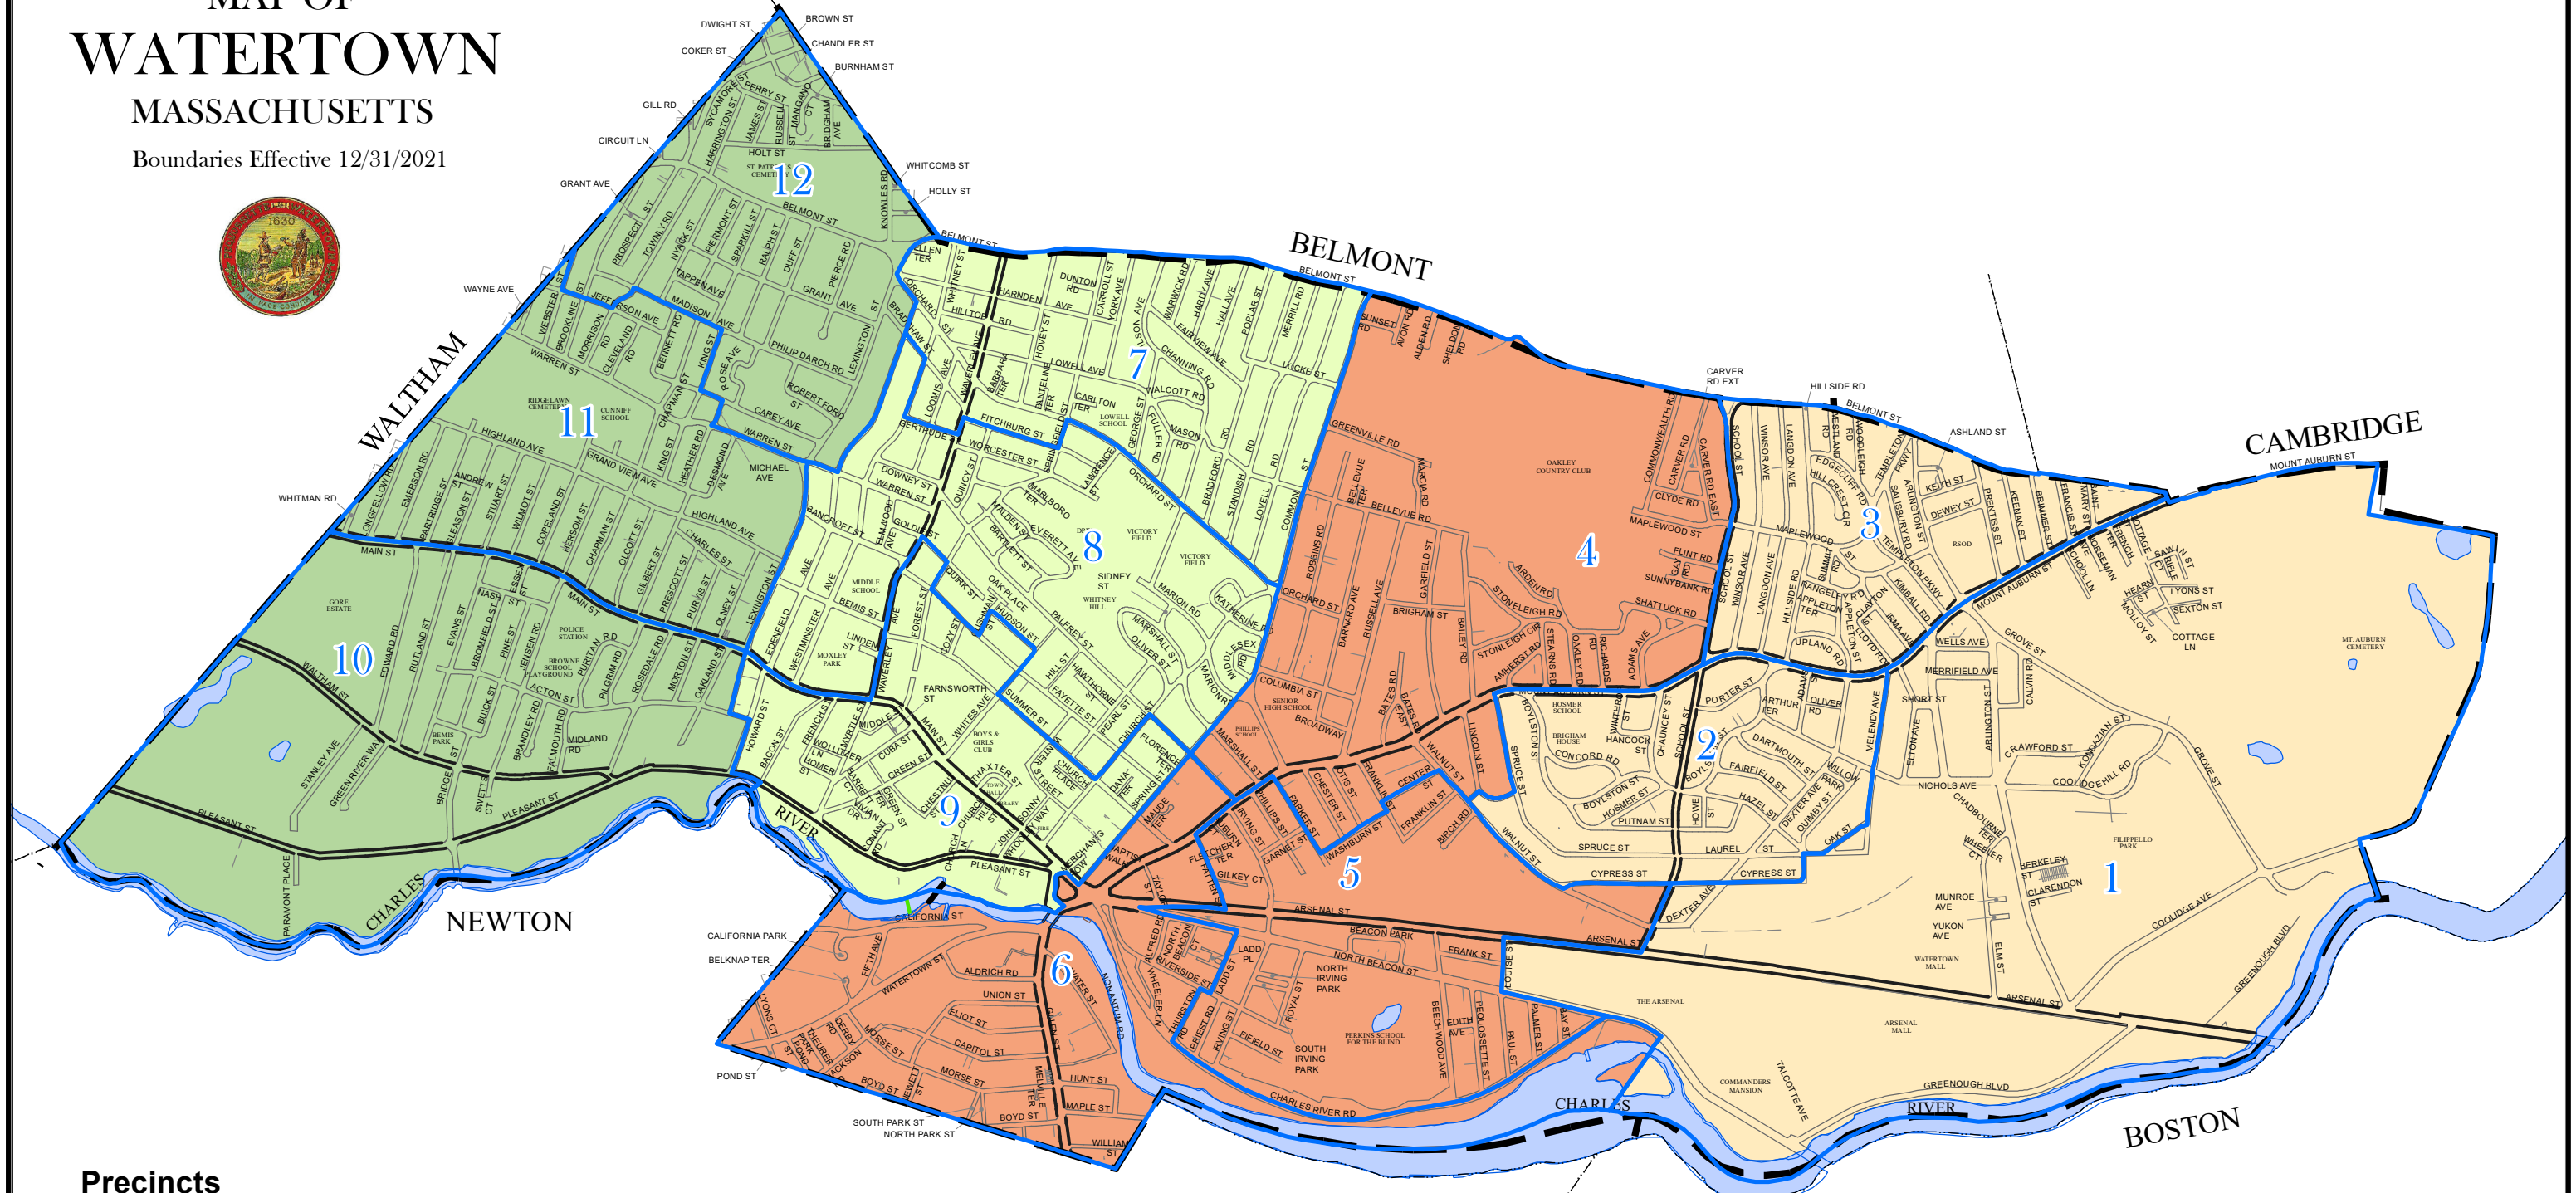

PRECINCT MAP OF WATERTOWN MASSACHUSETTS

Boundaries Effective 12/31/2021

Precincts

Precincts

Electoral Districts

District A

District B

District C

District D

Map last updated November 16, 2022