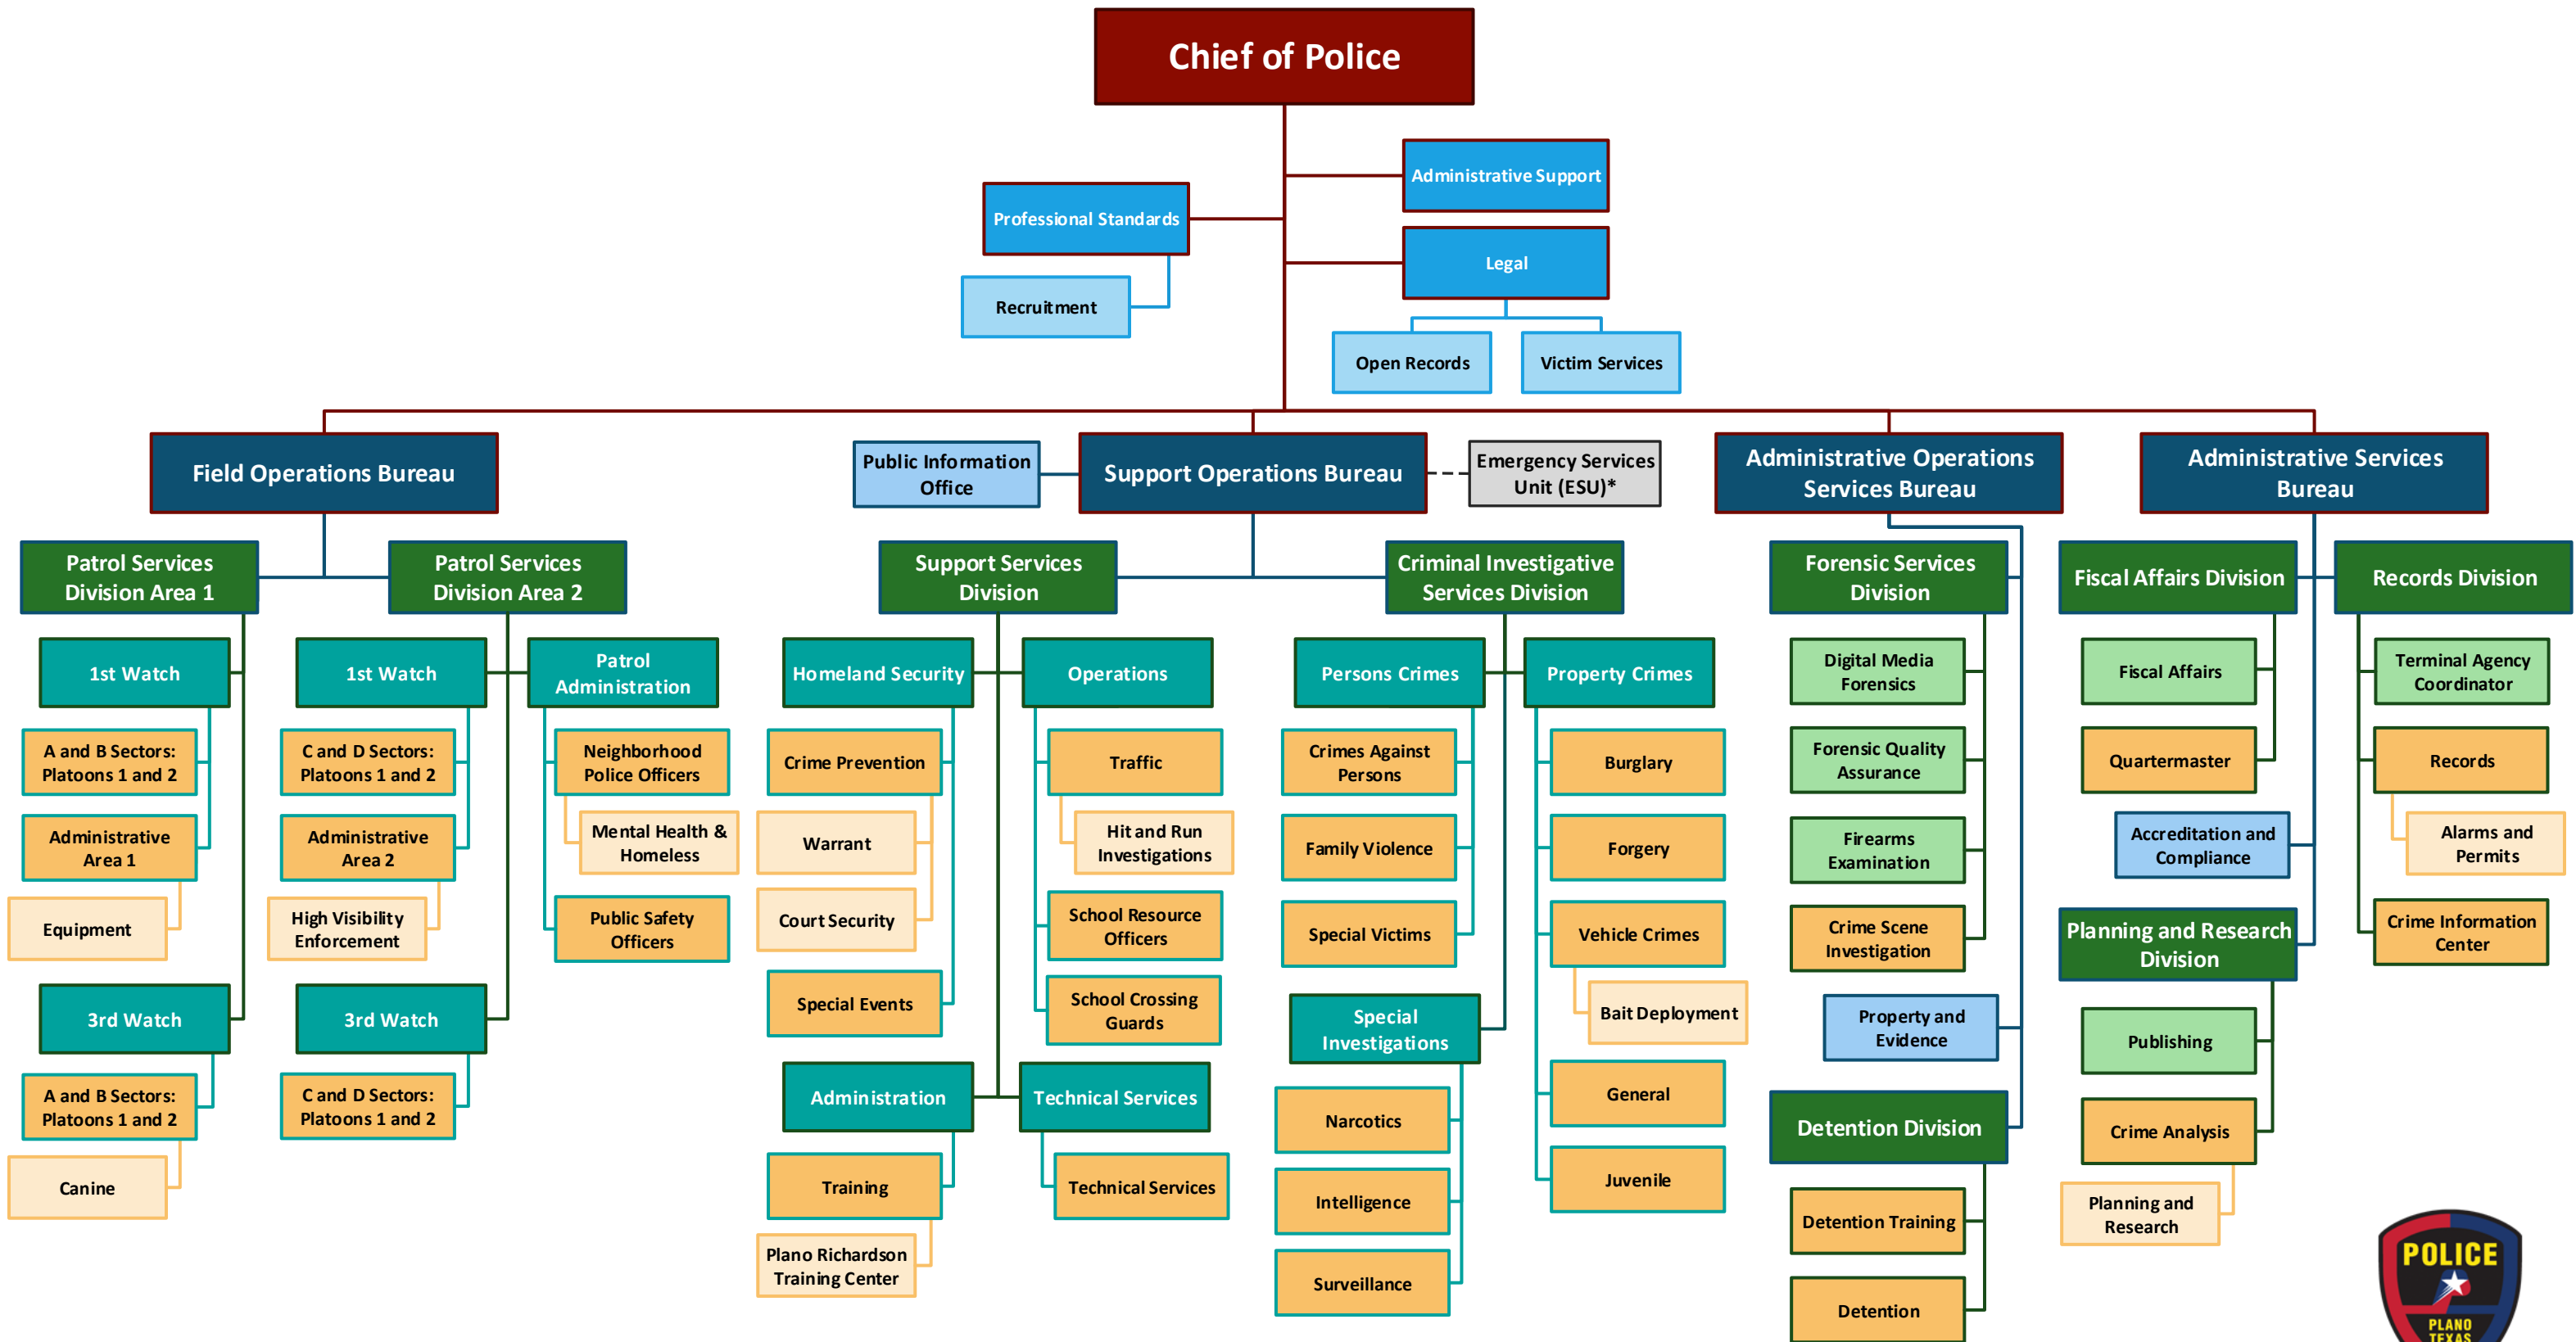

Plano Police Department

Organizational Chart

Revised: 09/26/2023

*ESU responsibilities are ancillary for personnel assigned to the unit.