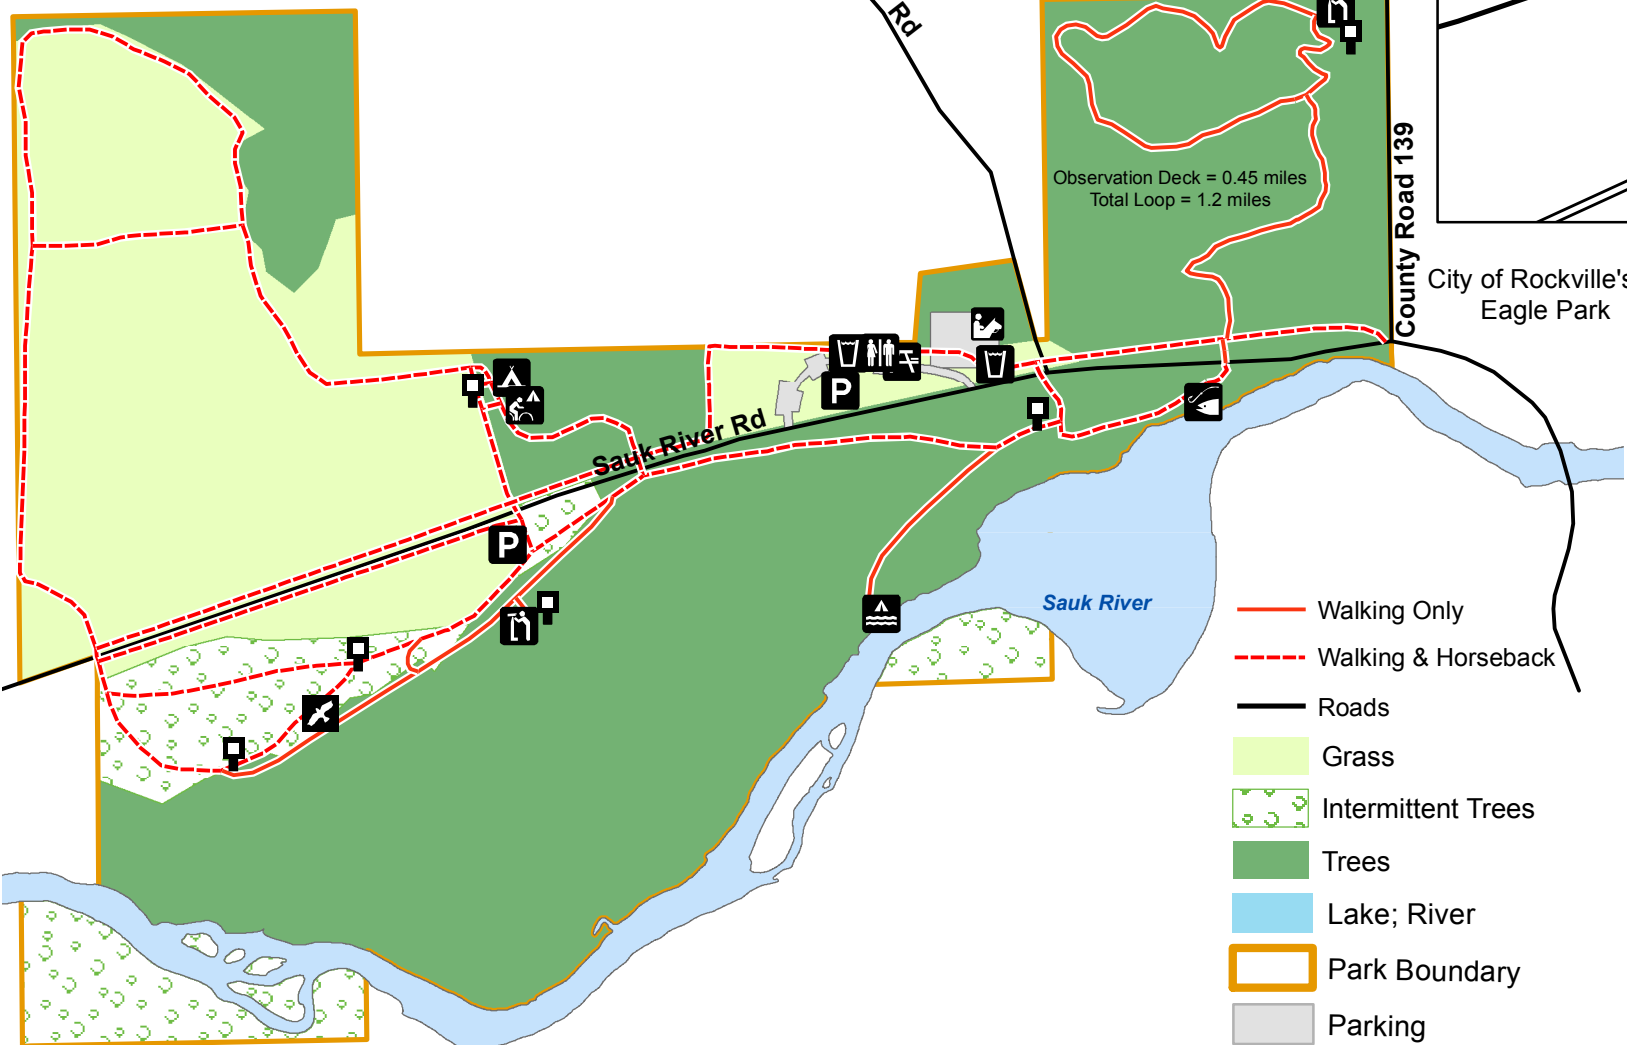

# Rockville County Park

Stearns County Parks  
Trail Map

- Campsite
  - Campsite - Bicycle
  - Campsite - Watercraft
  - Drinking Water
  - Eagle Nest
  - Equestrian Area
  - Fishing
  - Interpretive Sign
  - Parking
  - Picnic Area
  - Restrooms
  - Scenic Overlook
- 
- Walking Only
  - Walking & Horseback
  - Roads
  - Grass
  - Intermittent Trees
  - Trees
  - Lake; River
  - Park Boundary
  - Parking

City of Rockville's  
Eagle Park

County Road 139

Stearns County  
Auditor/Treasurer's Office  
Division of Land Management

General Purpose Only/Not Ground Accurate

December, 2018