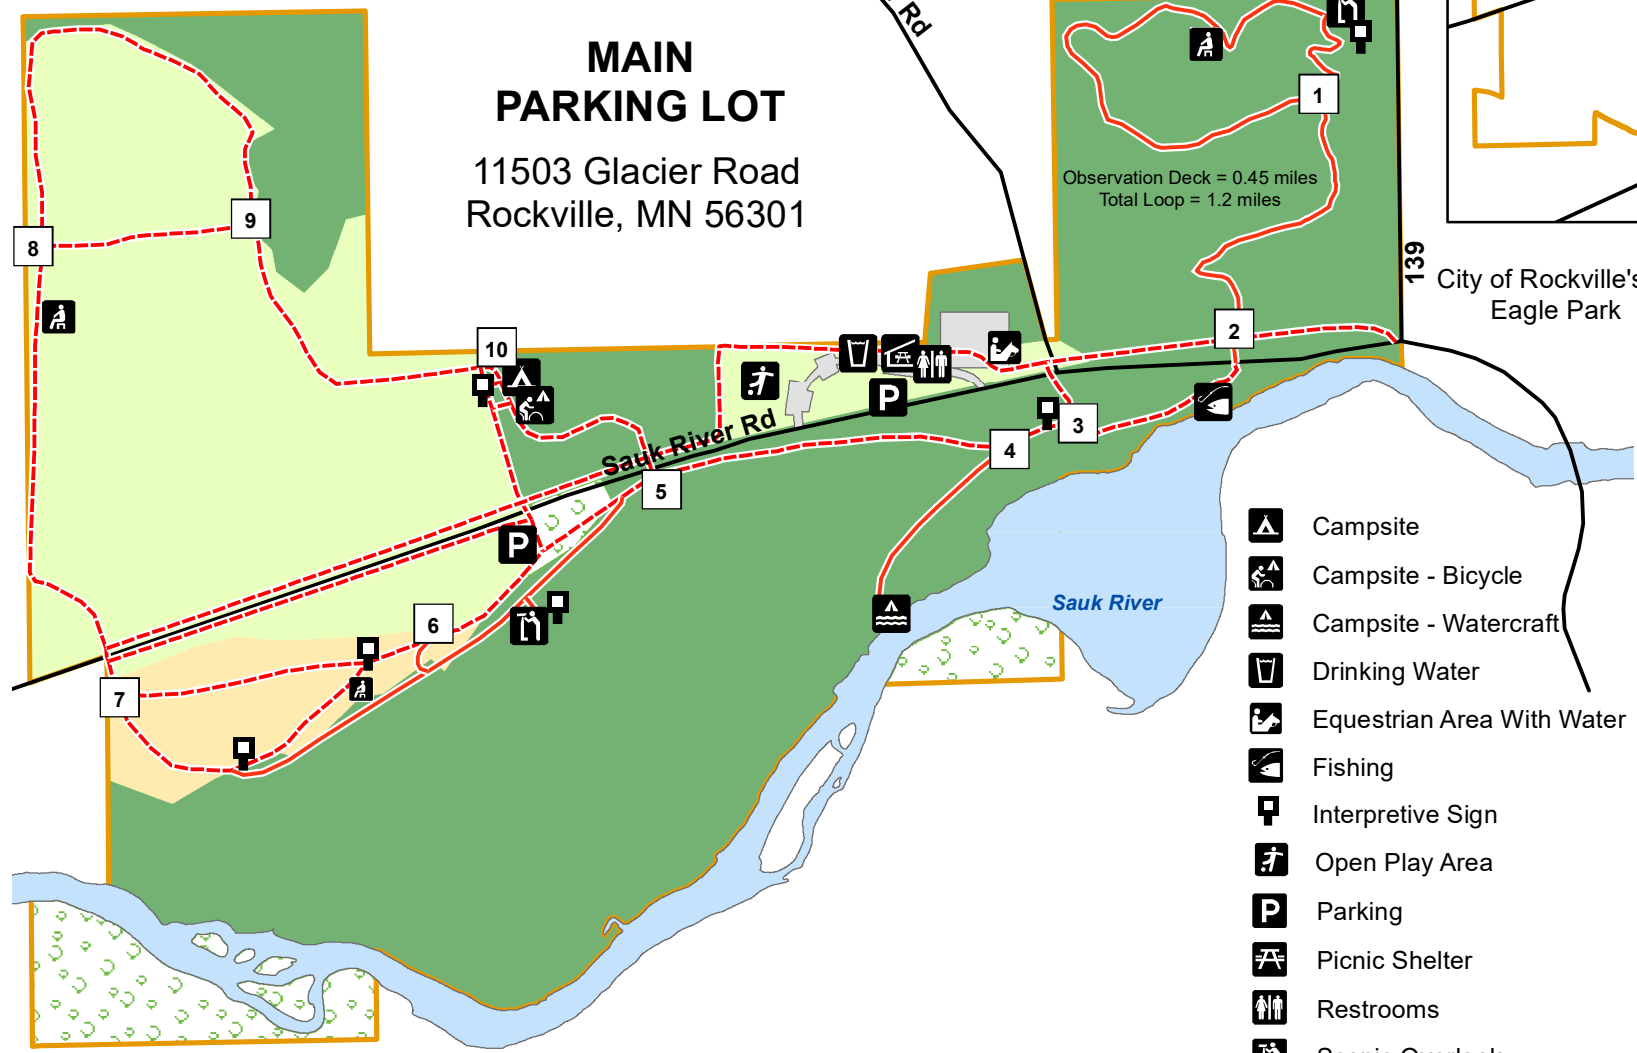

# Rockville County Park

Stearns County Parks  
Trail Map

**MAIN  
PARKING LOT**  
11503 Glacier Road  
Rockville, MN 56301

Observation Deck = 0.45 miles  
Total Loop = 1.2 miles

City of Rockville's  
Eagle Park

- Campsite
- Campsite - Bicycle
- Campsite - Watercraft
- Drinking Water
- Equestrian Area With Water
- Fishing
- Interpretive Sign
- Open Play Area
- Parking
- Picnic Shelter
- Restrooms
- Scenic Overlook
- Sitting Bench

- Post Number
- Walking Only
- Walking & Horseback
- Roads
- Grass
- Intermittent Trees
- Oak Savanna
- Trees
- Sauk River
- Park Boundary
- Parking

Stearns County  
Property Services  
GIS Division

General Purpose Only/Not Ground Accurate