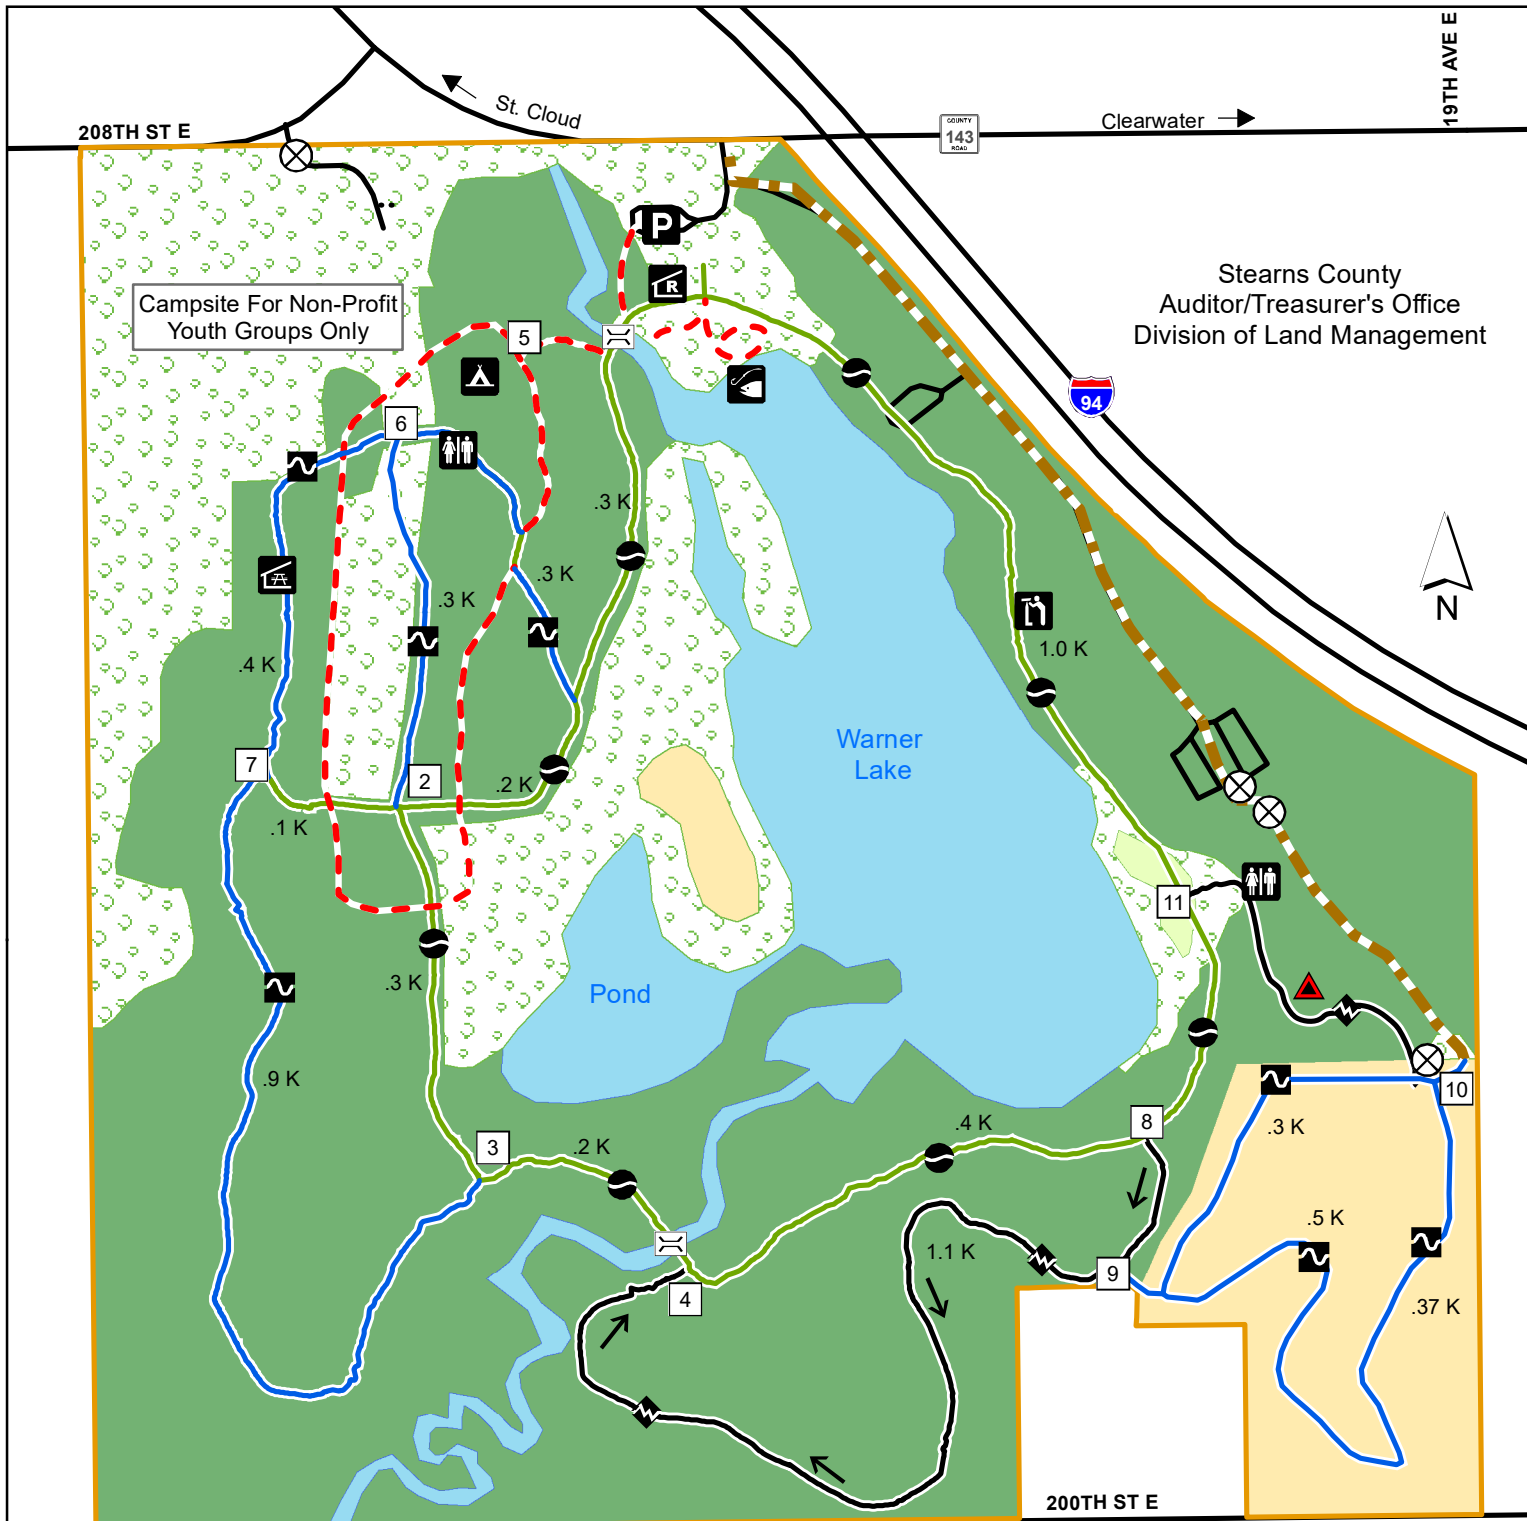

# Warner Lake County Park Winter Map

Stearns County  
Auditor/Treasurer's Office  
Division of Land Management

- You Are Here
- Bridge
- Campsite
- Gate
- Nature Center
- Parking
- Restrooms
- Scenic Overlook
- Picnic Shelter
- Reservable Shelter
- Caution-Sharp Turn

### CC Ski Trail Total Distances

- CC Ski Easy - 3.1 K
- CC Ski More Difficult - 1.3 K
- CC Ski Most Difficult - 1.1 K
- Snowmobile Trail
- Multi Use Trail - 1.7 k

- Grass
- Intermittent Trees
- Lake
- Prairie
- Trees

General Purpose Only/Not Ground Accurate

\* Distances are from CC Ski trail intersection to intersection

August, 2019