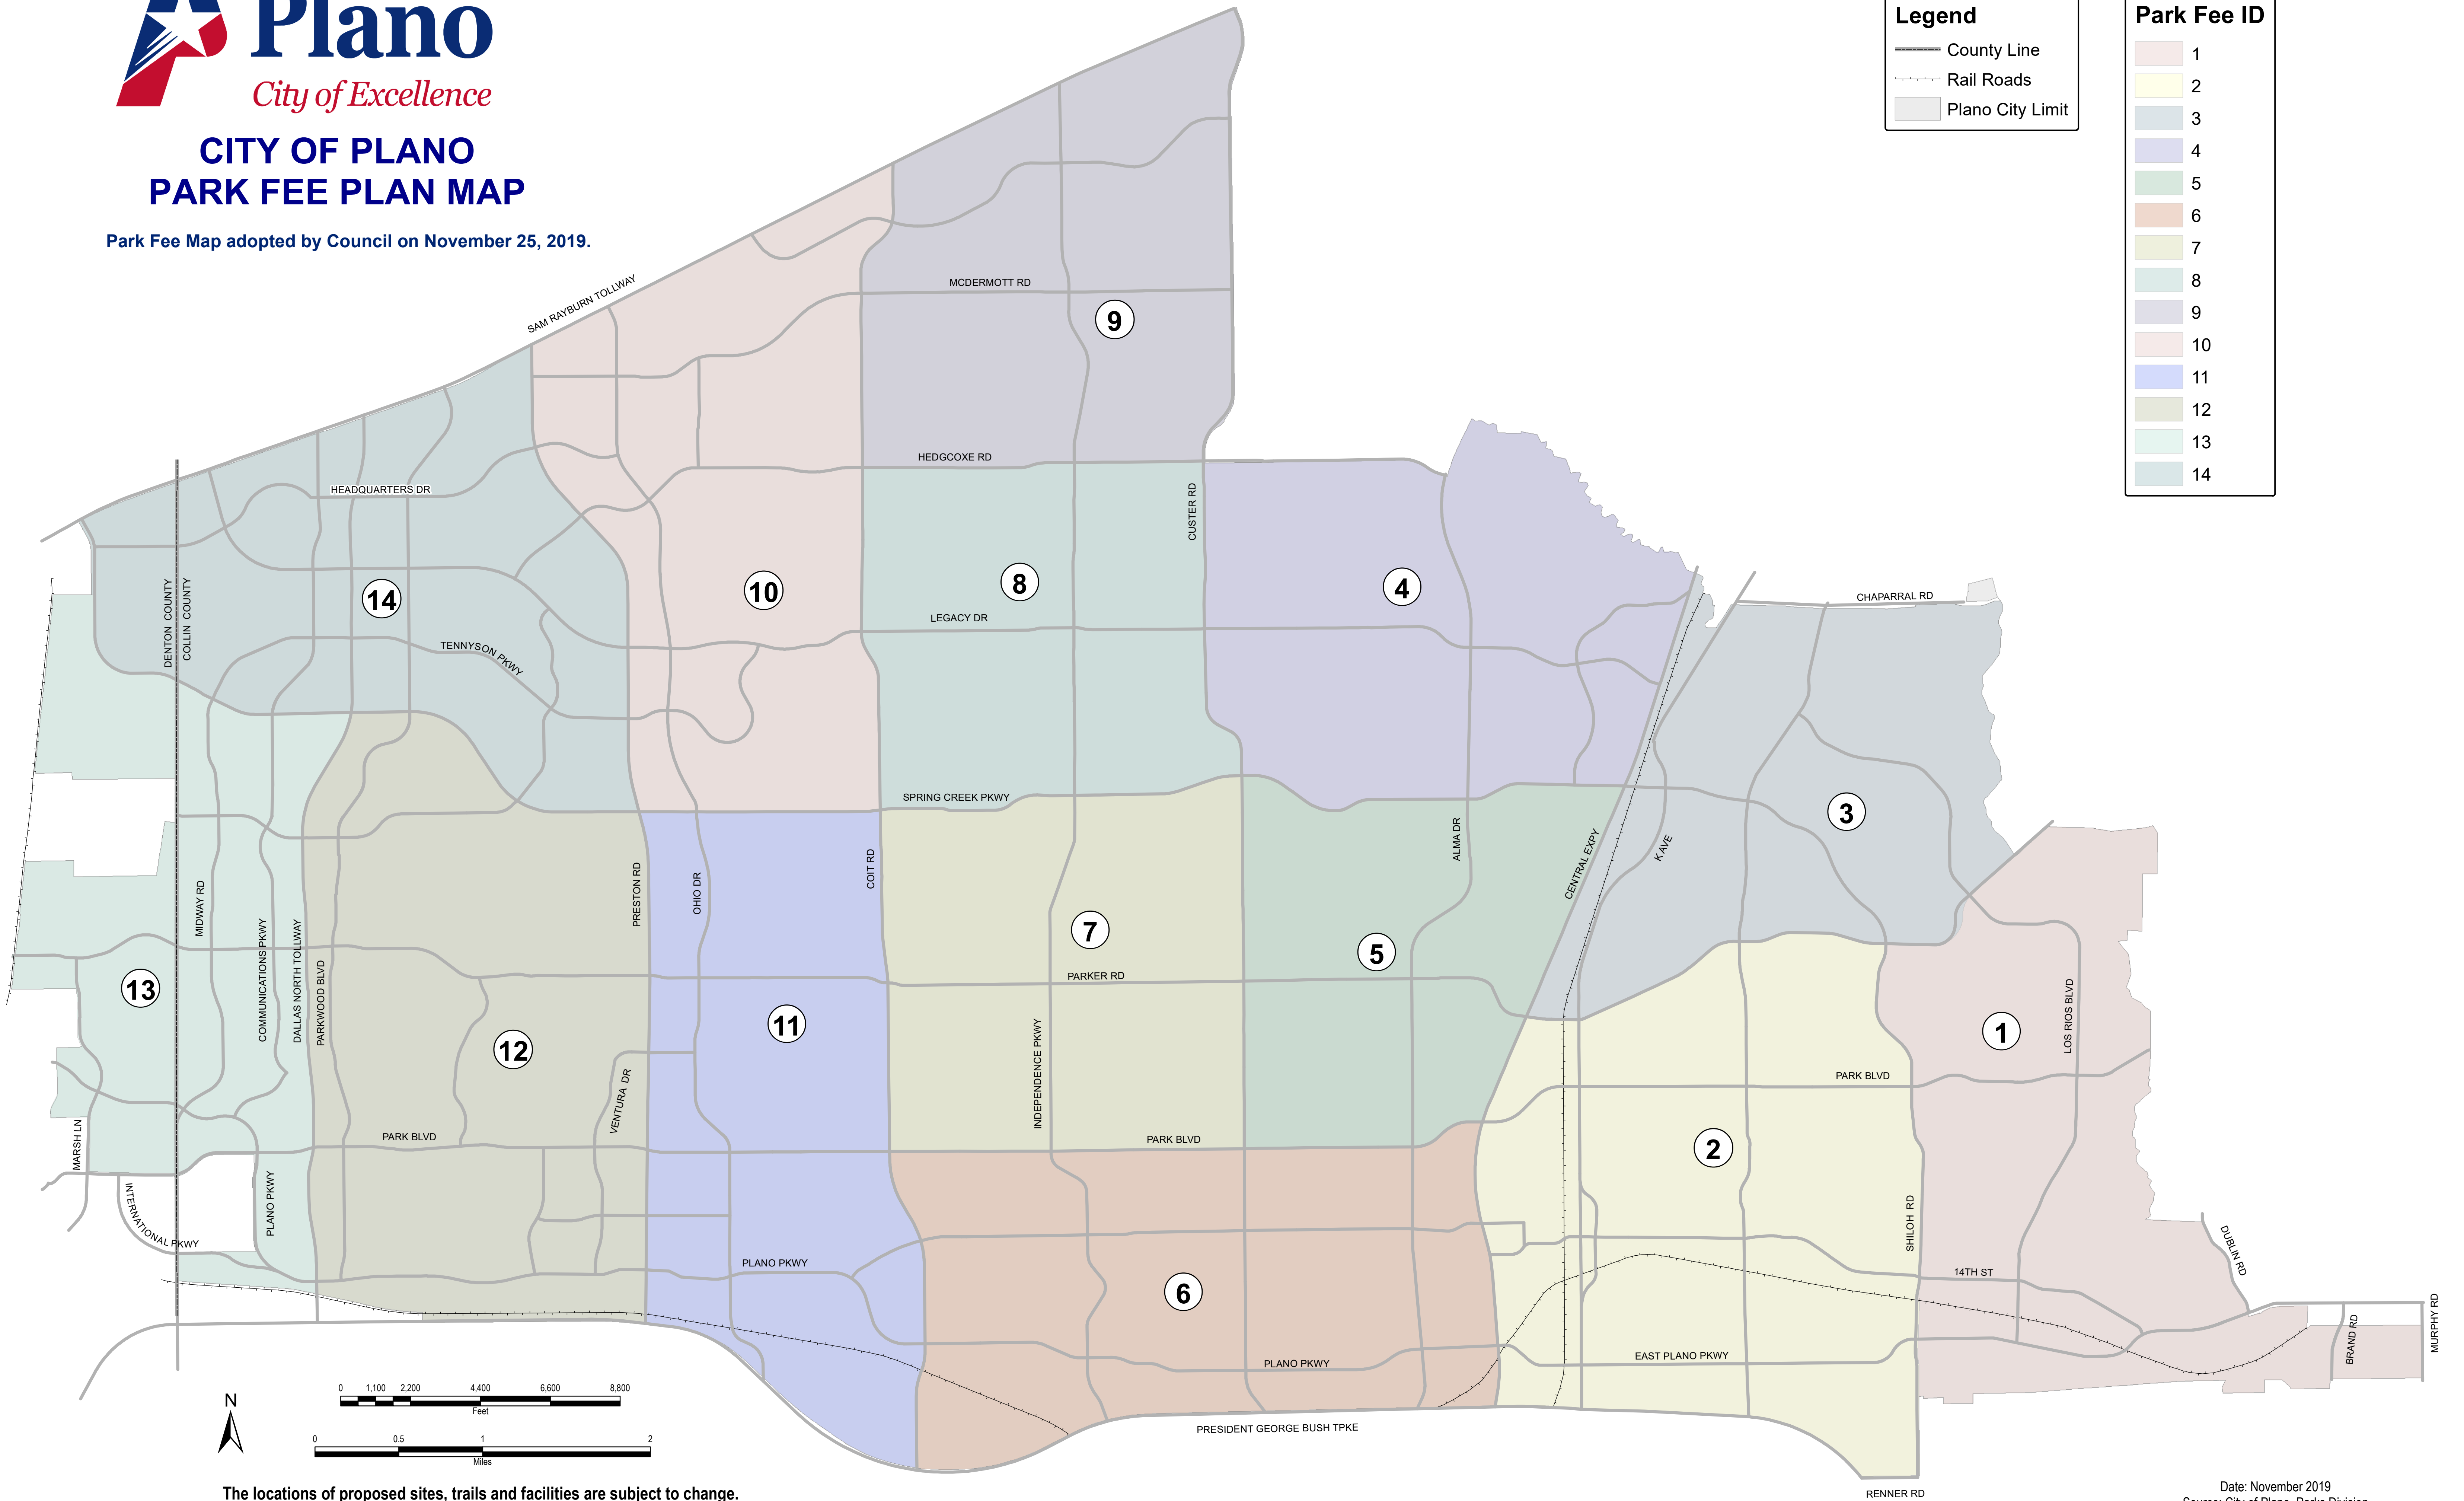

# CITY OF PLANO PARK FEE PLAN MAP

Park Fee Map adopted by Council on November 25, 2019.

**Legend**

- County Line
- Rail Roads
- Plano City Limit

**Park Fee ID**

1
2
3
4
5
6
7
8
9
10
11
12
13
14

The locations of proposed sites, trails and facilities are subject to change.

Date: November 2019  
Source: City of Plano, Parks Division