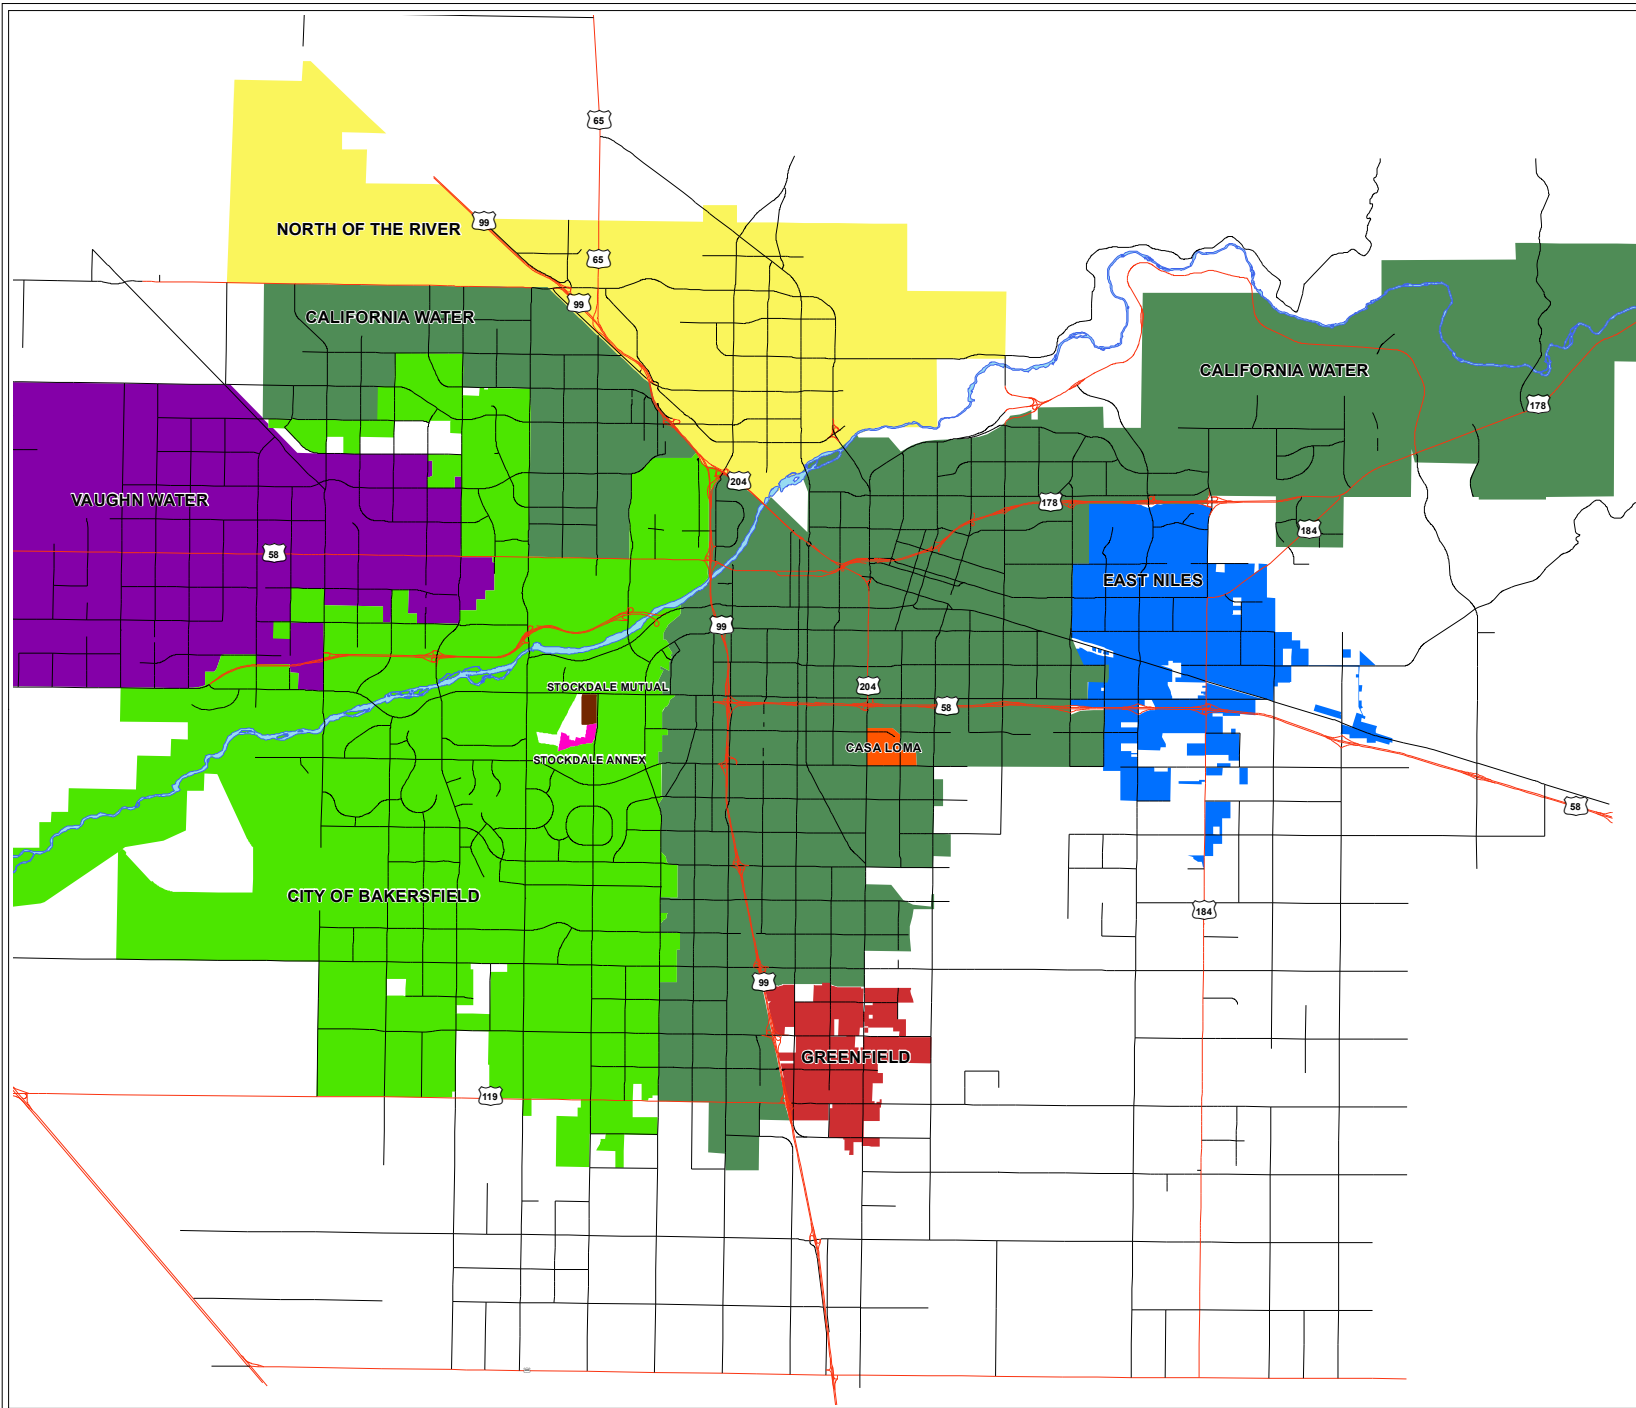

City of Bakersfield Water Purveyors

WATER PURVEYOR LEGEND

PURVEYOR NAME

- CALIFORNIA WATER
- CASA LOMA
- CITY OF BAKERSFIELD
- EAST NILES
- GREENFIELD
- NORTH OF THE RIVER/OMWC
- STOCKDALE ANNEX
- STOCKDALE MUTUAL
- VAUGHN WATER

The City of Bakersfield makes no
 warranty, representation, or guarantee
 regarding the accuracy of this map.
 This map is intended for display
 purposes only and does not replace
 official recorded documents.