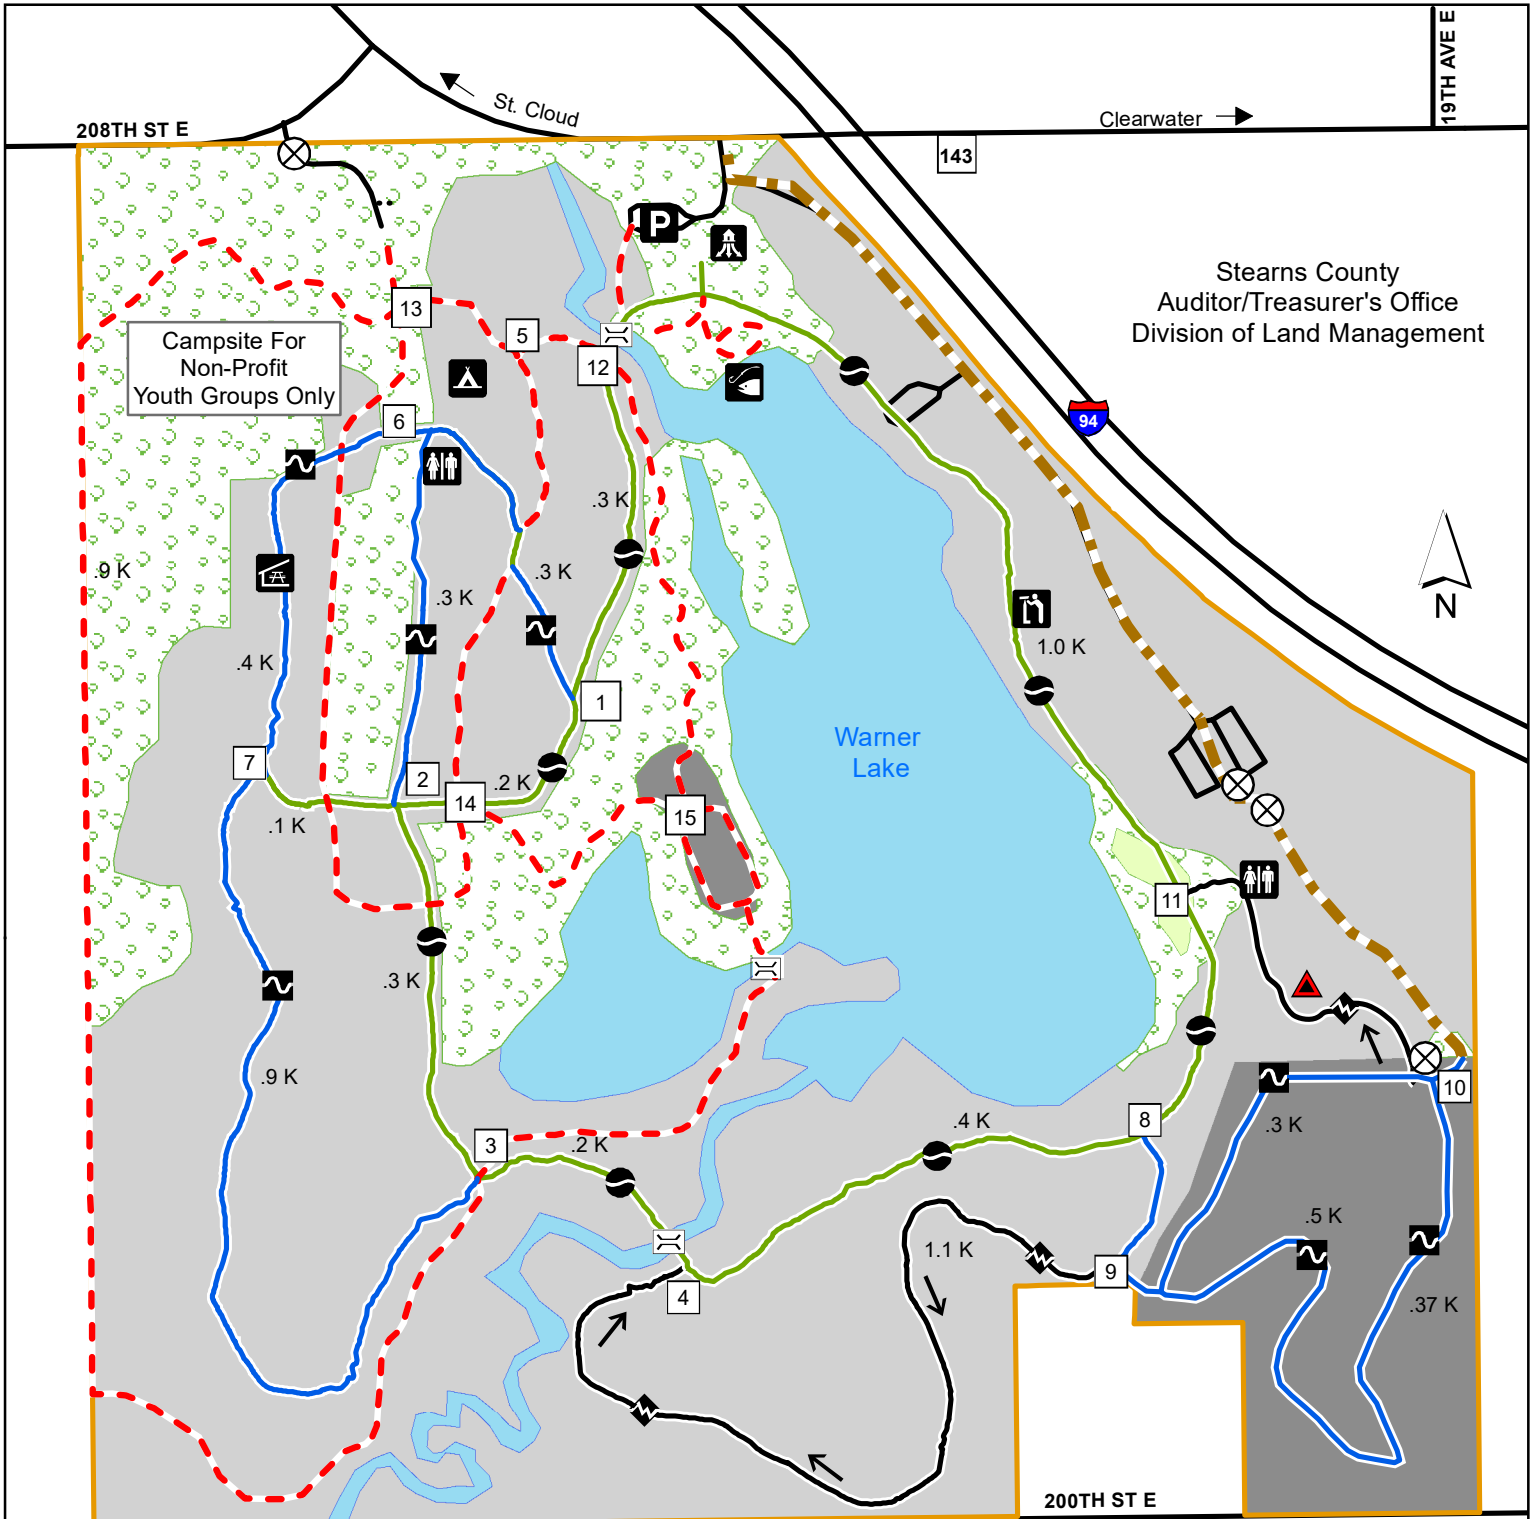

1485 County Road 143  
Clearwater, MN 55320

# Warner Lake County Park Winter Map

Stearns County  
Auditor/Treasurer's Office  
Division of Land Management

- |   |               |   |                    |
|---|---------------|---|--------------------|
| # | Post Number   | P | Parking            |
| ⌘ | Bridge        | ⌘ | Reservable Shelter |
| ⛺ | Campsite      | ♿ | Restrooms          |
| ⊗ | Gate          | 👁 | Scenic Overlook    |
| 🏊 | Ice Fishing   | 🏠 | Picnic Shelter     |
| 🌲 | Nature Center | ⚠ | Caution-Sharp Turn |

- CC Ski Trail Total Distances**
- CC Ski Easy - 3.1 K
  - CC Ski More Difficult - 1.3 K
  - CC Ski Most Difficult - 1.1 K
  - Multi Use Trail - 5 k
  - Snowmobile Trail

- You Are Here
- Grass
- Intermittent Trees
- Lake
- Prairie
- Trees

General Purpose Only/Not Ground Accurate

\* Distances are from CC Ski trail intersection to intersection

January 2021